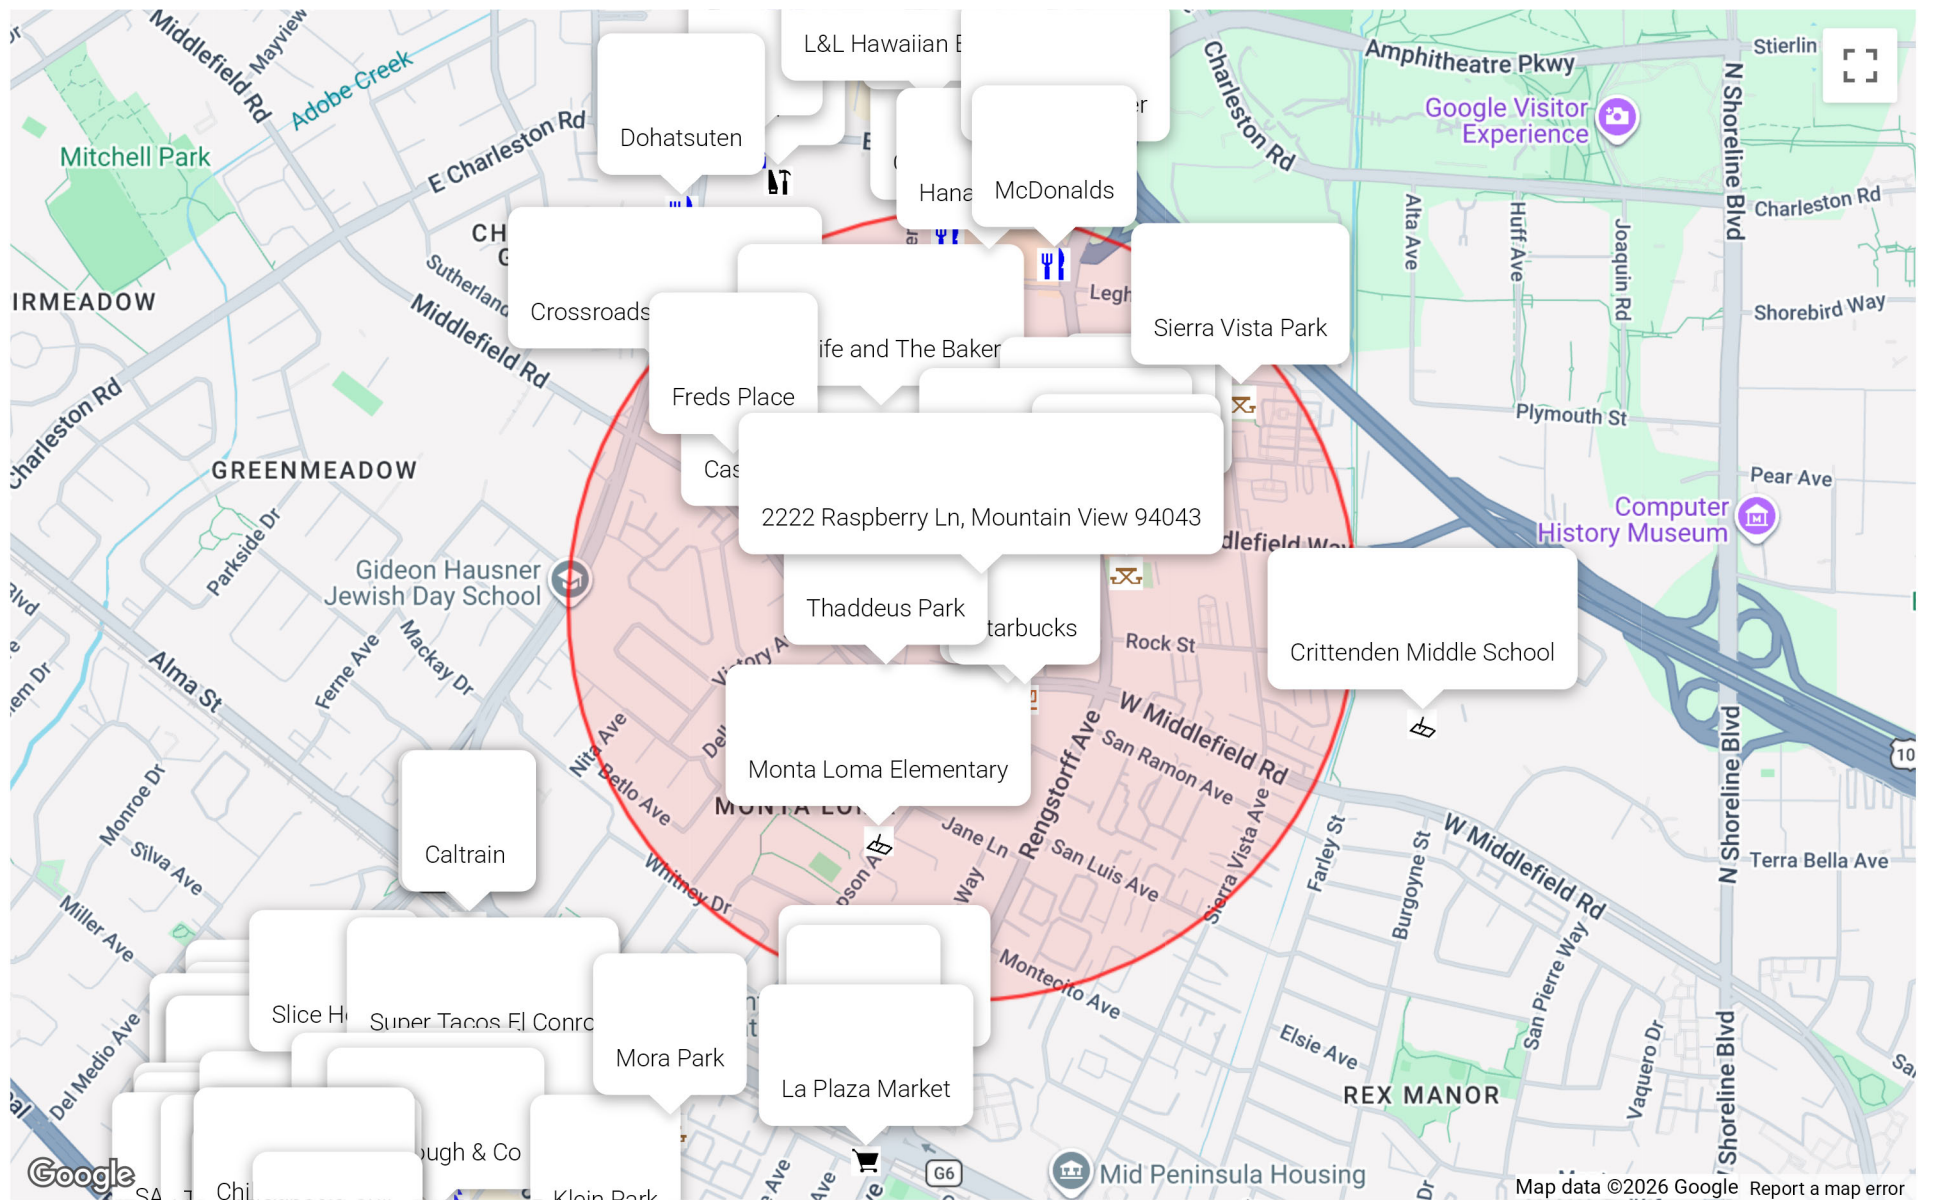

# 2222 Raspberry Ln, Mountain View 94043 – Nearby Attractions

\*Red circle marks 0.5 miles around 2222 Raspberry Ln, Mountain View 94043

## Short walk to:

- Starbucks
- Safeway
- Costco
- Crossroads Specialty Foods
- Papas and Eggs
- Bajis Cafe
- The Midwife and The Baker
- Cas Mia Restaurant
- Hyderabad Dum Diryani
- Los Altos Taqueria
- Sonora Taqueria
- Hanabi Sushi
- Chipotle
- Thaddeus Park
- Heritage Park
- Sierra Vista Park

## Moderate walk to:

- San Antonio Shopping Center
- Trader Joes
- Walmart
- Rengstorff Park
- Rengstorff Tennis Courts
- Caltrain