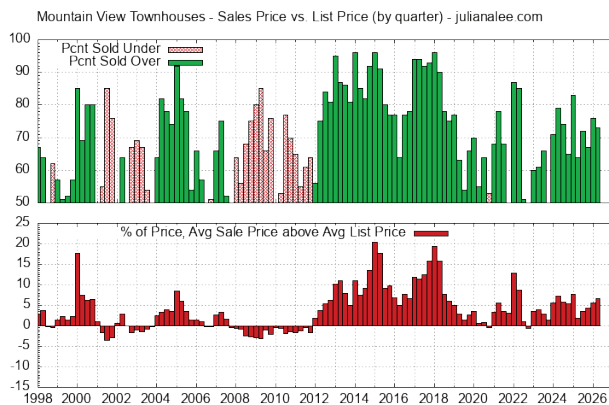

REAL ESTATE TRENDS

Sales Price vs. List Price for Mountain View Townhouses Sold