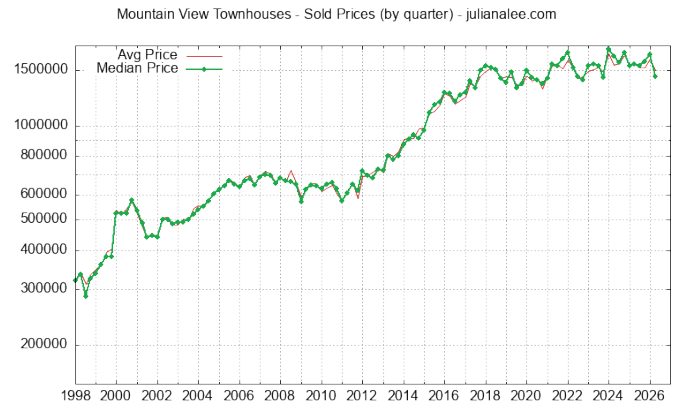

Sales Price for Mountain View Townhouses Sold

JulianaLee.com | 650.857.1000 | homes@julianalee.com

VIRTUAL TOUR: JulianaLee.com/2222raspberryln