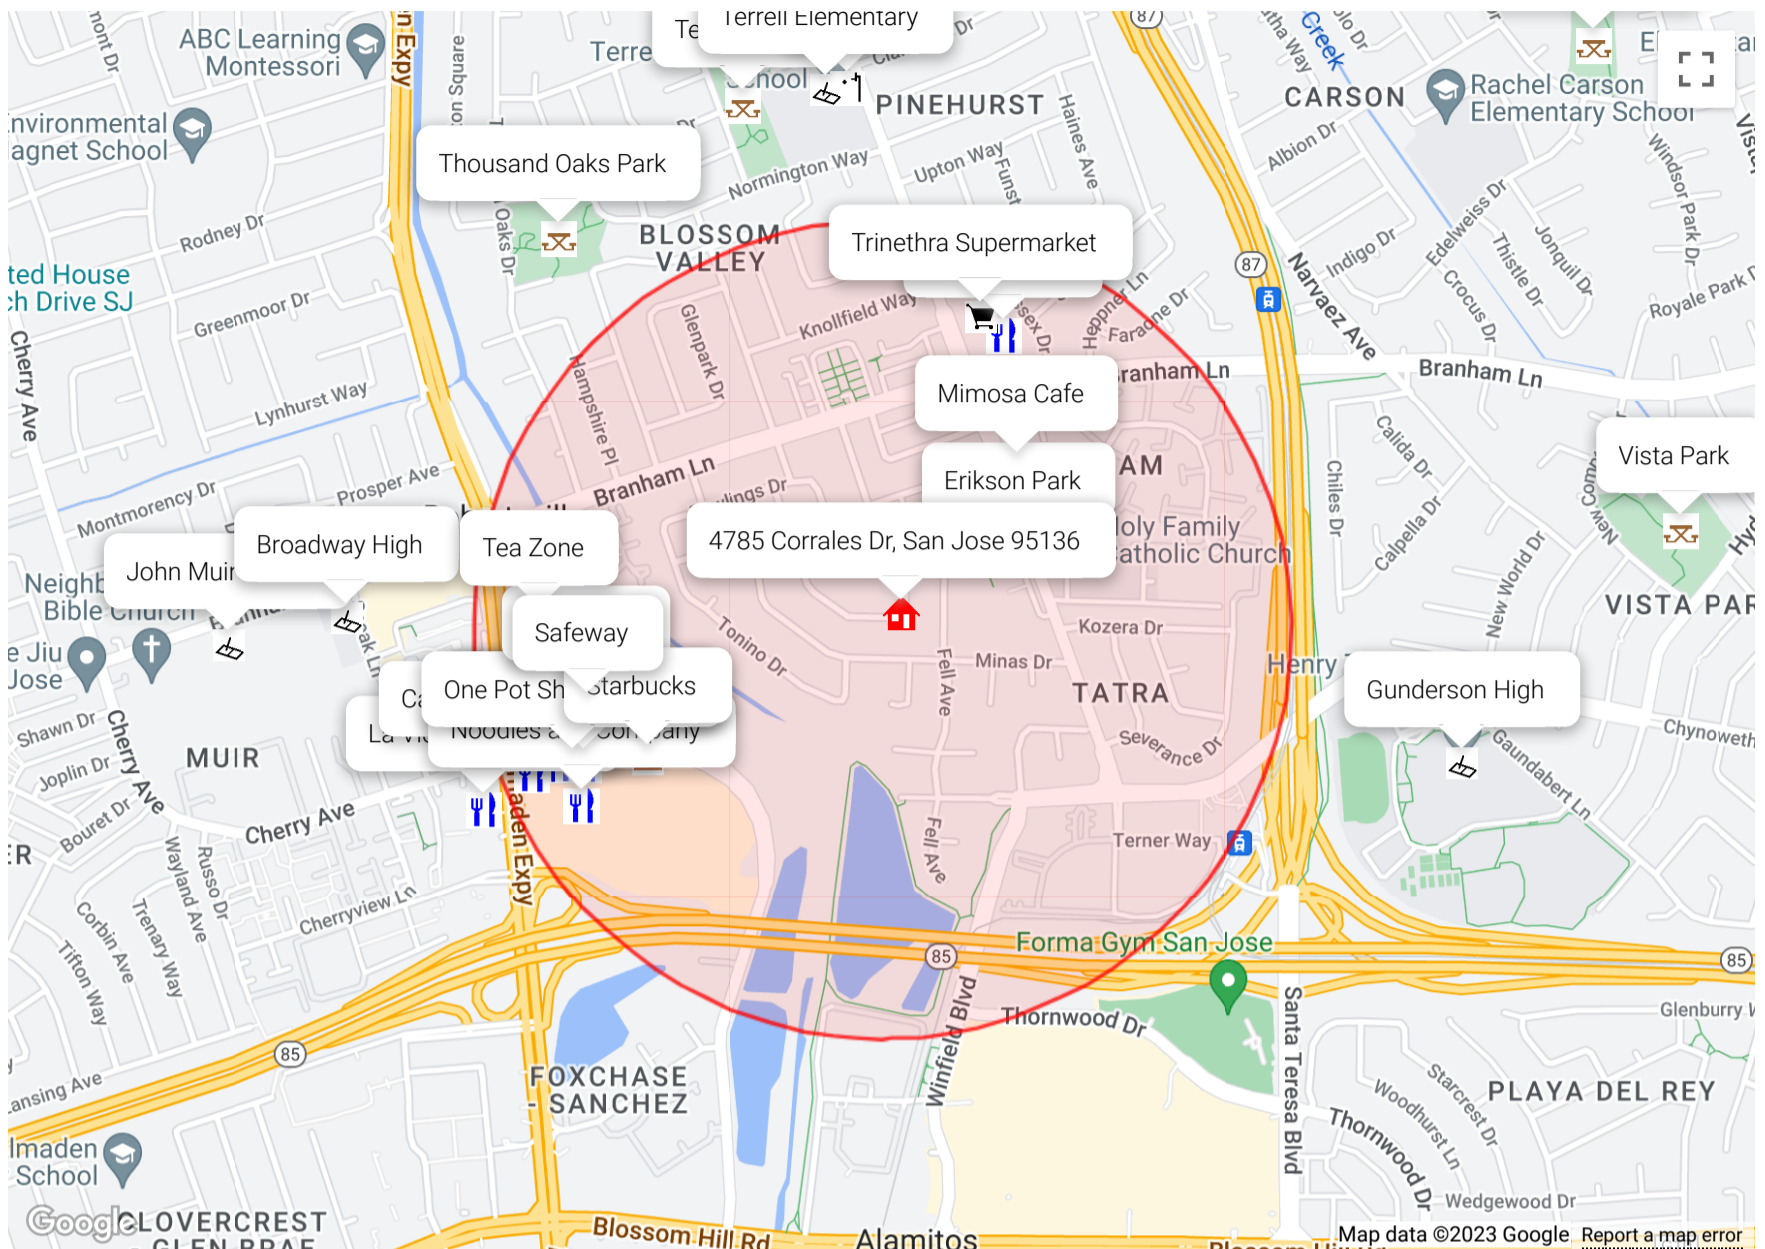

4785 Corrales Dr, San Jose 95136 – Nearby Attractions

*Red circle marks 0.5 miles around 4785 Corrales Dr, San Jose 95136

Short walk to:

- Erikson Park
- Mimosa Cafe
- Layla's Bistro
- Trinethra Supermarket
- Tea Zone
- Safeway
- Starbucks
- One Pot Shabu Shabu
- California Fish Grill
- Panera Bread
- California Habit Burger
- Noodles and Company
- La Victoria Taqueria

Moderate walk to:

- Terrell Elementary
- Muir Middle
- Gunderson High School

Short bike ride to:

- Almaden Lake Park

JulianaLee.com

Juliana Lee Team : 650-857-1000

[Home Buyer Guarantee](#)

Please take a look at [choosing a top Silicon Valley real estate agent.](#)