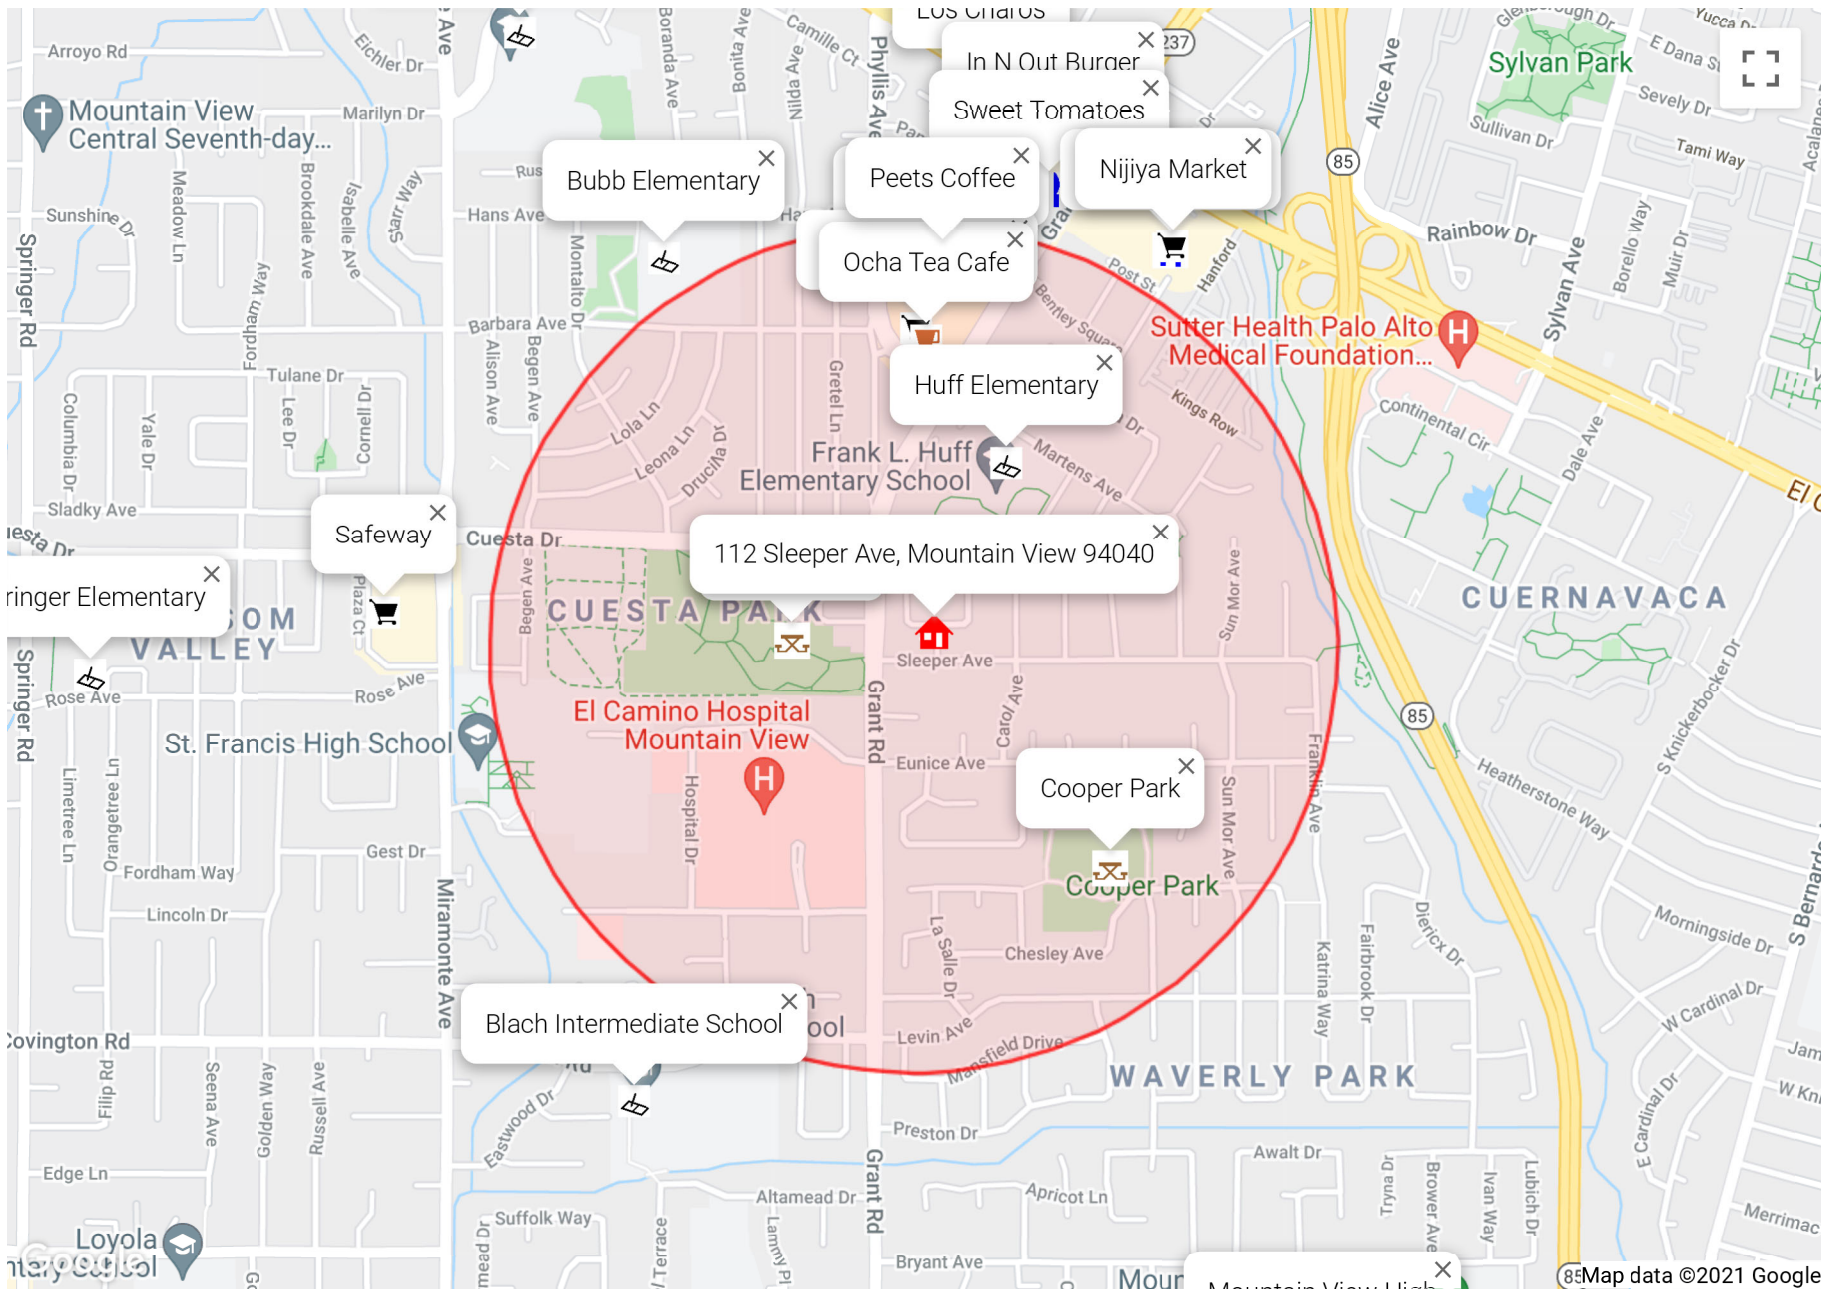

112 Sleeper Ave, Mountain View 94040 – Nearby Attractions

*Red circle marks 0.5 miles around 112 Sleeper Ave, Mountain View 94040

Short walk to:

- Peets Coffee
- Ocha Tea Cafe
- 99 Ranch Market
- Nob Hill Foods
- Nijiya Market
- Safeway
- Chaat Paradise
- Sweet Tomatoes
- In N Out Burger
- Los Charos
- Cuesta Park
- Cooper Park
- Huff Elementary

Moderate walk to:

- Graham Middle

Short bike ride to:

- Downtown Mountain View
- Mountain View High

JulianaLee.com

Juliana Lee Team : 650-857-1000

Please take a look at [choosing a top Silicon Valley real estate agent.](#)