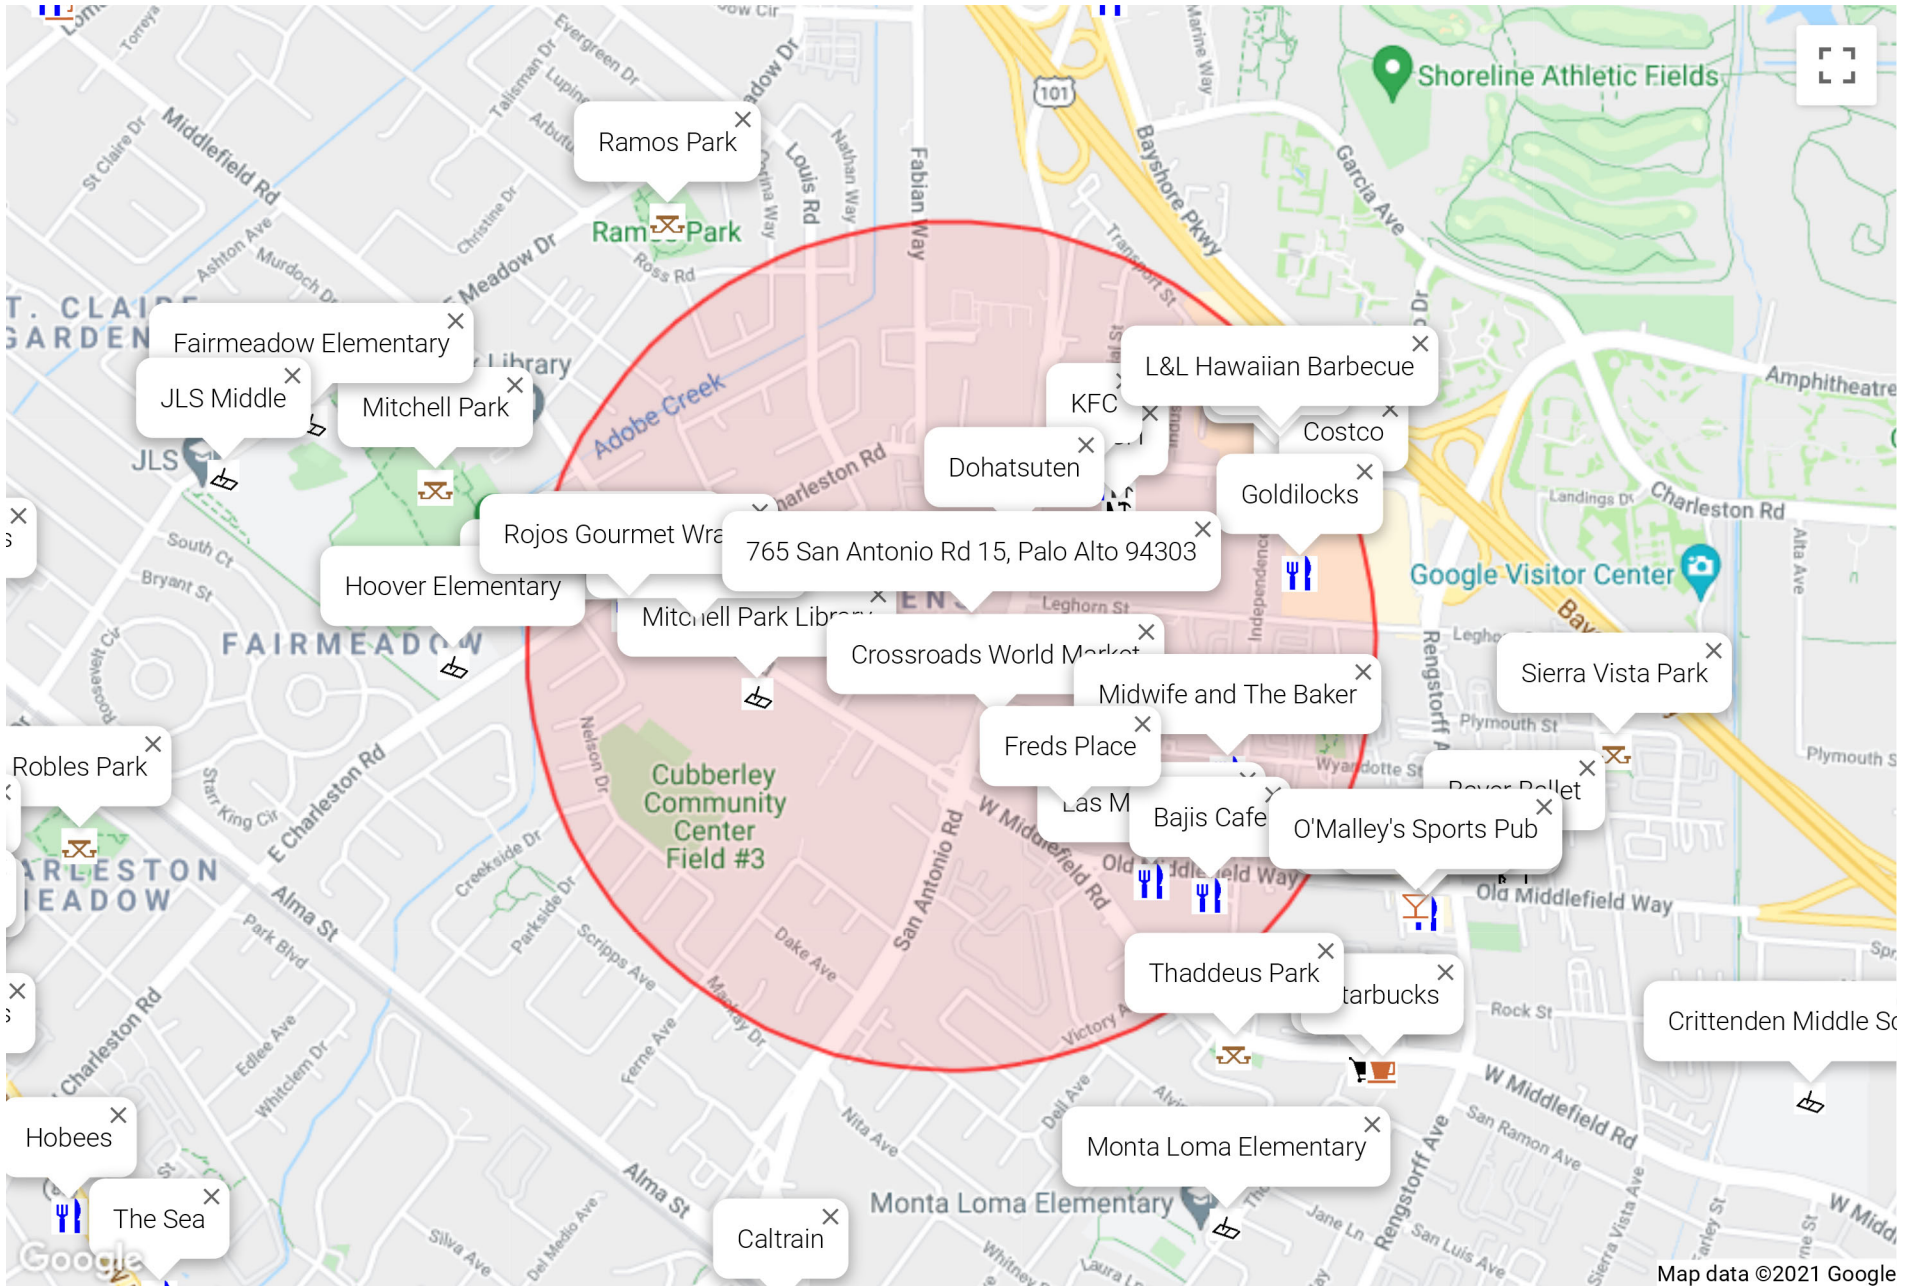

765 San Antonio Rd 15, Palo Alto 94303 – Nearby Attractions

*Red circle marks 0.5 miles around 765 San Antonio Rd 15, Palo Alto 94303

Short walk to:

- Charleston Shopping Center
- Peets Coffee
- Rojas Gourmet Wraps
- Green Elephant
- Crossroads World Market
- Dohatsuten
- Chipotle
- Starbucks
- Los Altos Taqueria
- Mitchell Park Library
- Cubberly Community Center

Moderate walk to:

- Mitchell Park
- Fairmeadow Elementary
- JLS Middle
- Hobees
- Caltrain
- Shoreline Park
- Googleplex

Short bike ride to:

- San Antonio Shopping Center
- Many high-tech employers

JulianaLee.com