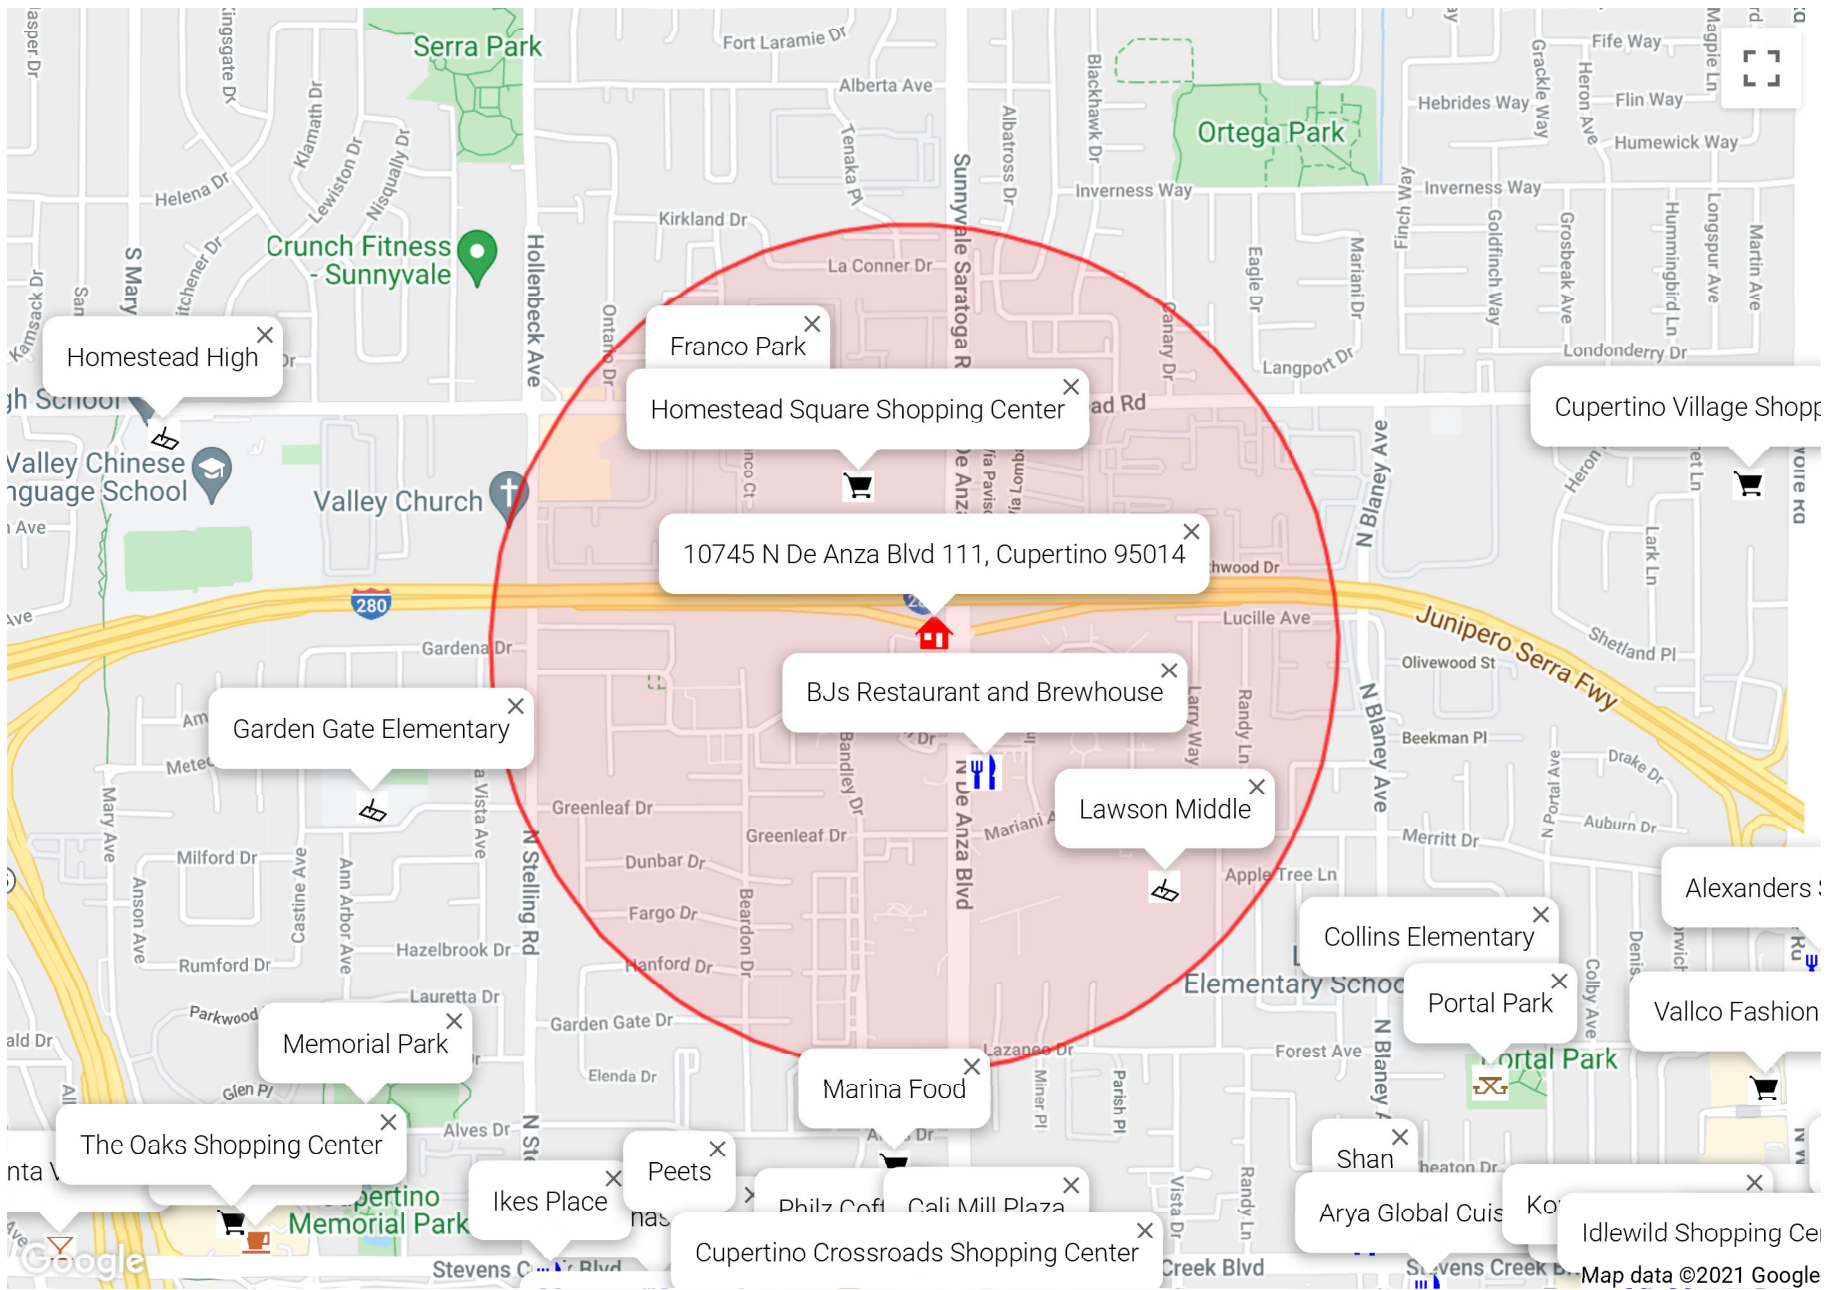

10745 N De Anza Blvd 111, Cupertino 95014 – Nearby Attractions

*Red circle marks 0.5 miles around 10745 N De Anza Blvd 111, Cupertino 95014

Short walk to:

- Safeway
- Starbucks
- Chipotle Mexican Grill
- Pho Hoa Noodle
- Homestead Square Shopping Center
- Franco Park
- BJs Restaurant
- Bagel Street Cafe
- Marina Food
- Philz Coffee
- Cali Mill Plaza
- Cupertino Crossroads Shopping Center
- Lawson Middle School

Moderate walk to:

- Cupertino Village Shopping Center
- Homestead High
- Memorial Park
- Peets
- Ikes Place

Short bike ride to:

- De Anza College

JulianaLee.com

Juliana Lee Team : 650-857-1000

Please take a look at [choosing a top Silicon Valley real estate agent.](#)