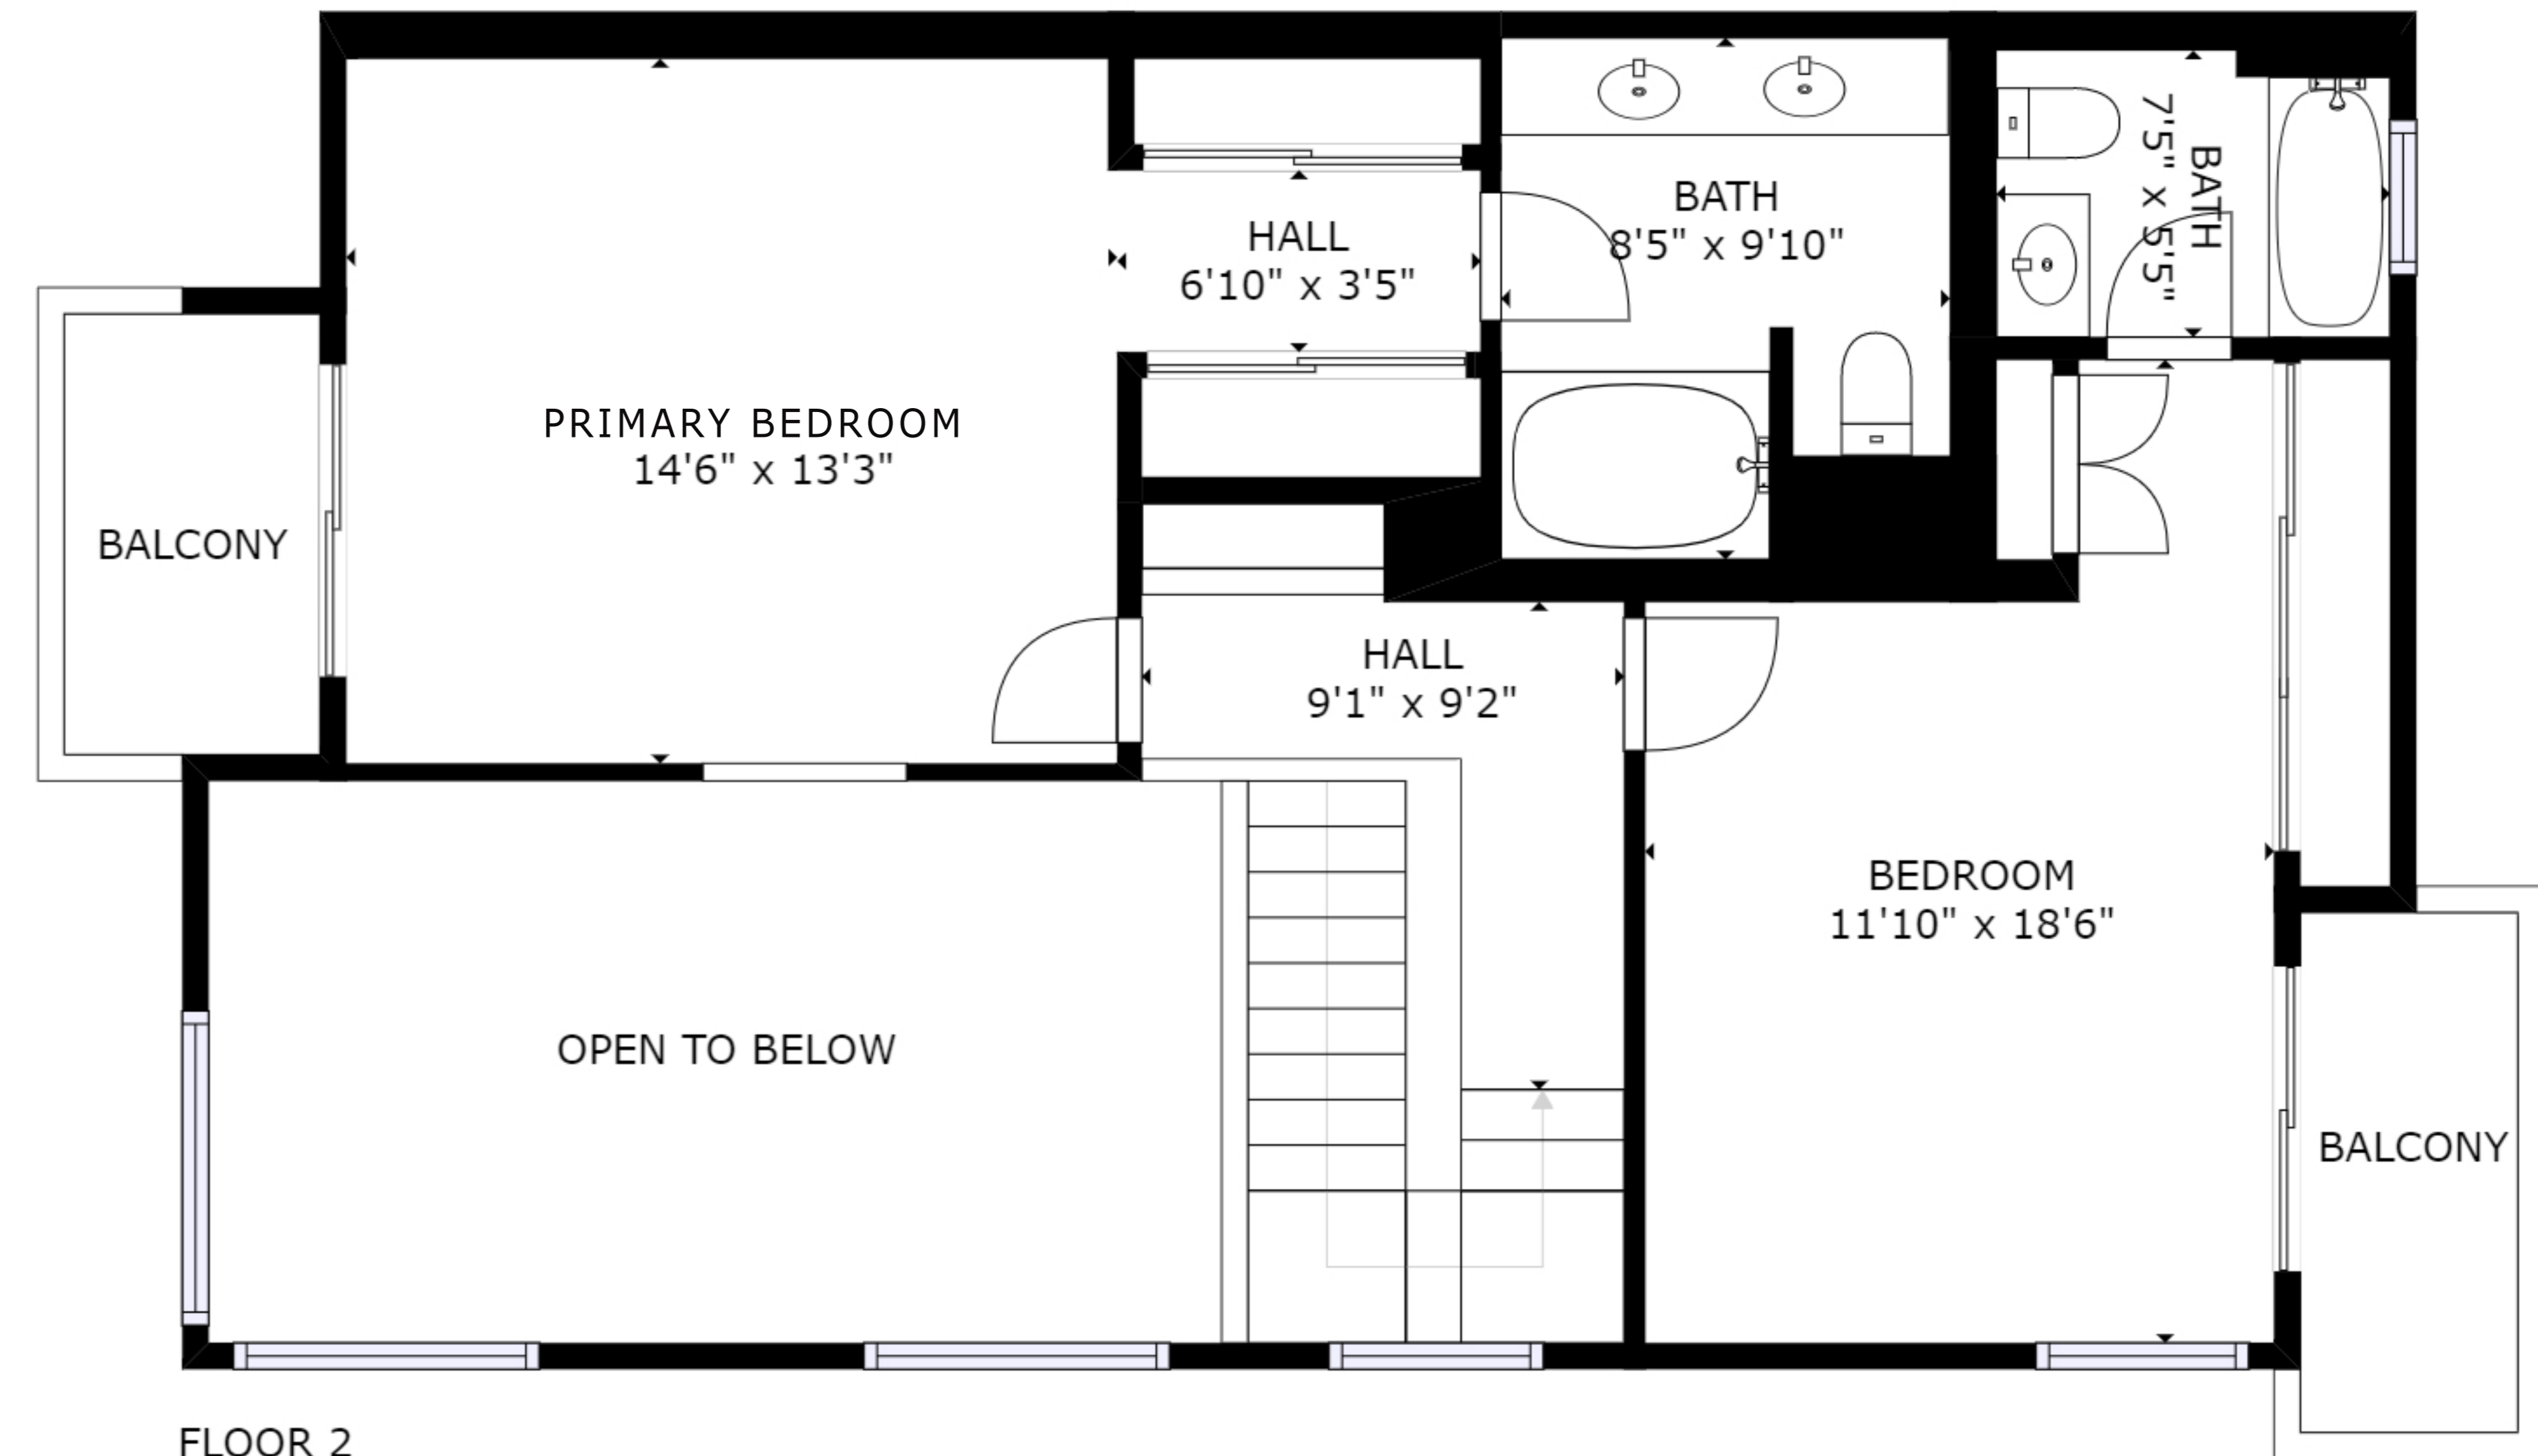

FLOOR 1

FLOOR 2

GROSS INTERNAL AREA
 FLOOR 1: 652 sq. ft, FLOOR 2: 739 sq. ft
 TOTAL: 1391 sq. ft
 SIZES AND DIMENSIONS ARE APPROXIMATE, ACTUAL MAY VARY.