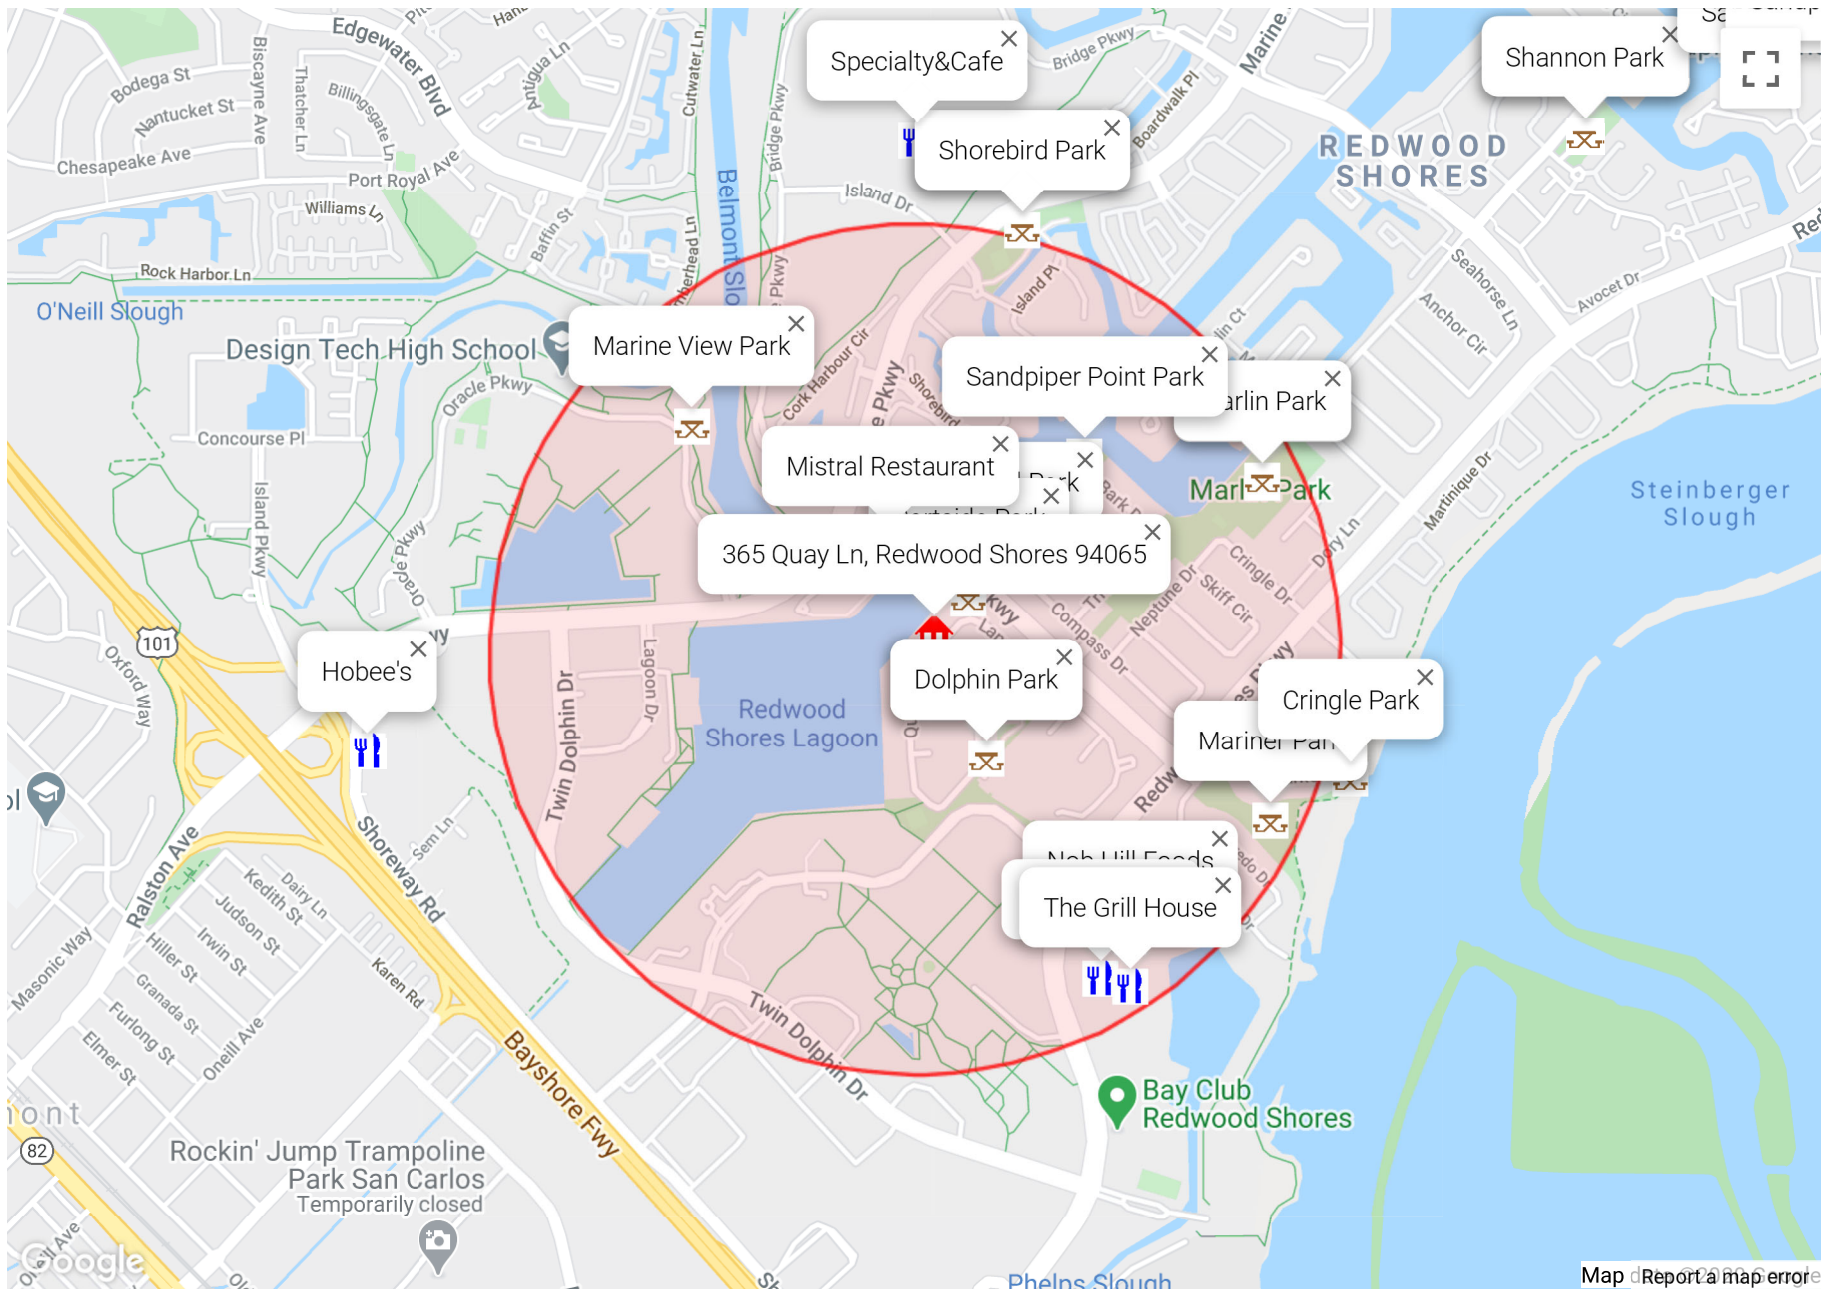

365 Quay Ln, Redwood Shores 94065 – Nearby Attractions

*Red circle marks 0.5 miles around 365 Quay Ln, Redwood Shores 94065

Short walk to:

- Mistral Restaurant
- Portside Park
- Starboard Park
- Dolphin Park
- Marlin Park
- The Grill House
- Falafel Tazah
- Nob Hill Foods

Moderate walk to:

- Hobe's
- Bay Club Redwood Shores

Short bike ride to:

- Downtown Belmont
- Downtown San Carlos

JulianaLee.com

Juliana Lee Team : 650-857-1000

Please take a look at [choosing a top Silicon Valley real estate agent.](#)