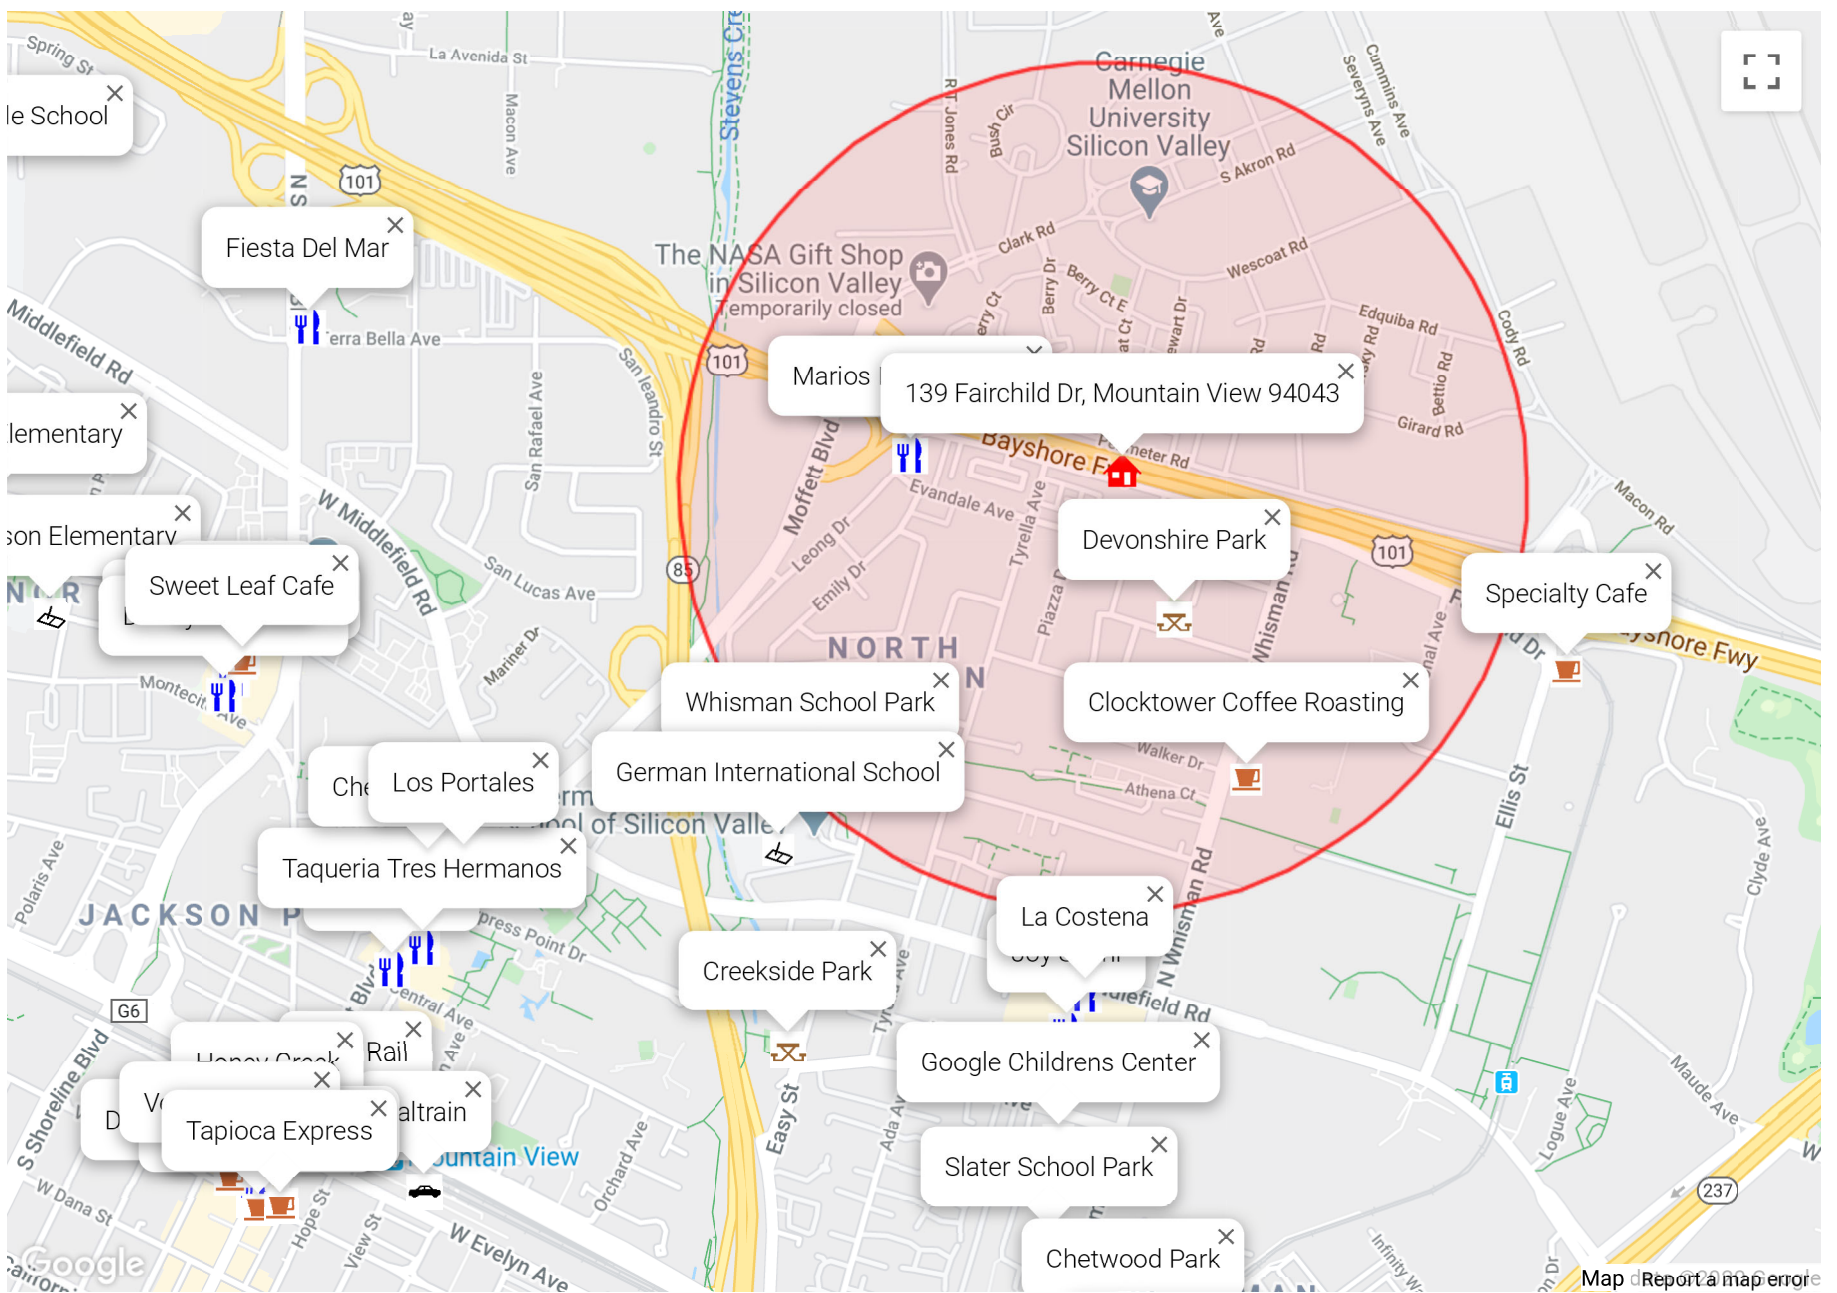

139 Fairchild Dr, Mountain View 94043 – Nearby Attractions

*Red circle marks 0.5 miles around 139 Fairchild Dr, Mountain View 94043

Short walk to:

- Evandale Park
- Devonshire Park
- Clocktower Coffee Roasting
- Specialty Cafe
- Mario's Italiano
- Greenside Market
- La Costena
- Joy Sushi
- Google Children's Center
- German International School
- Whisman School Park

Moderate walk to:

- Fiesta Del Mar
- Sweet Leaf Cafe
- Safeway
- Dickey's Barbecue
- Momoya Sushi
- Los Portales
- Chef Zhao Bistro
- Taqueria Tres Hermanos
- Shana Thai

Short bike ride to:

- Downtown Mountain View
- Shoreline Park (via Stevens Creek Trail)