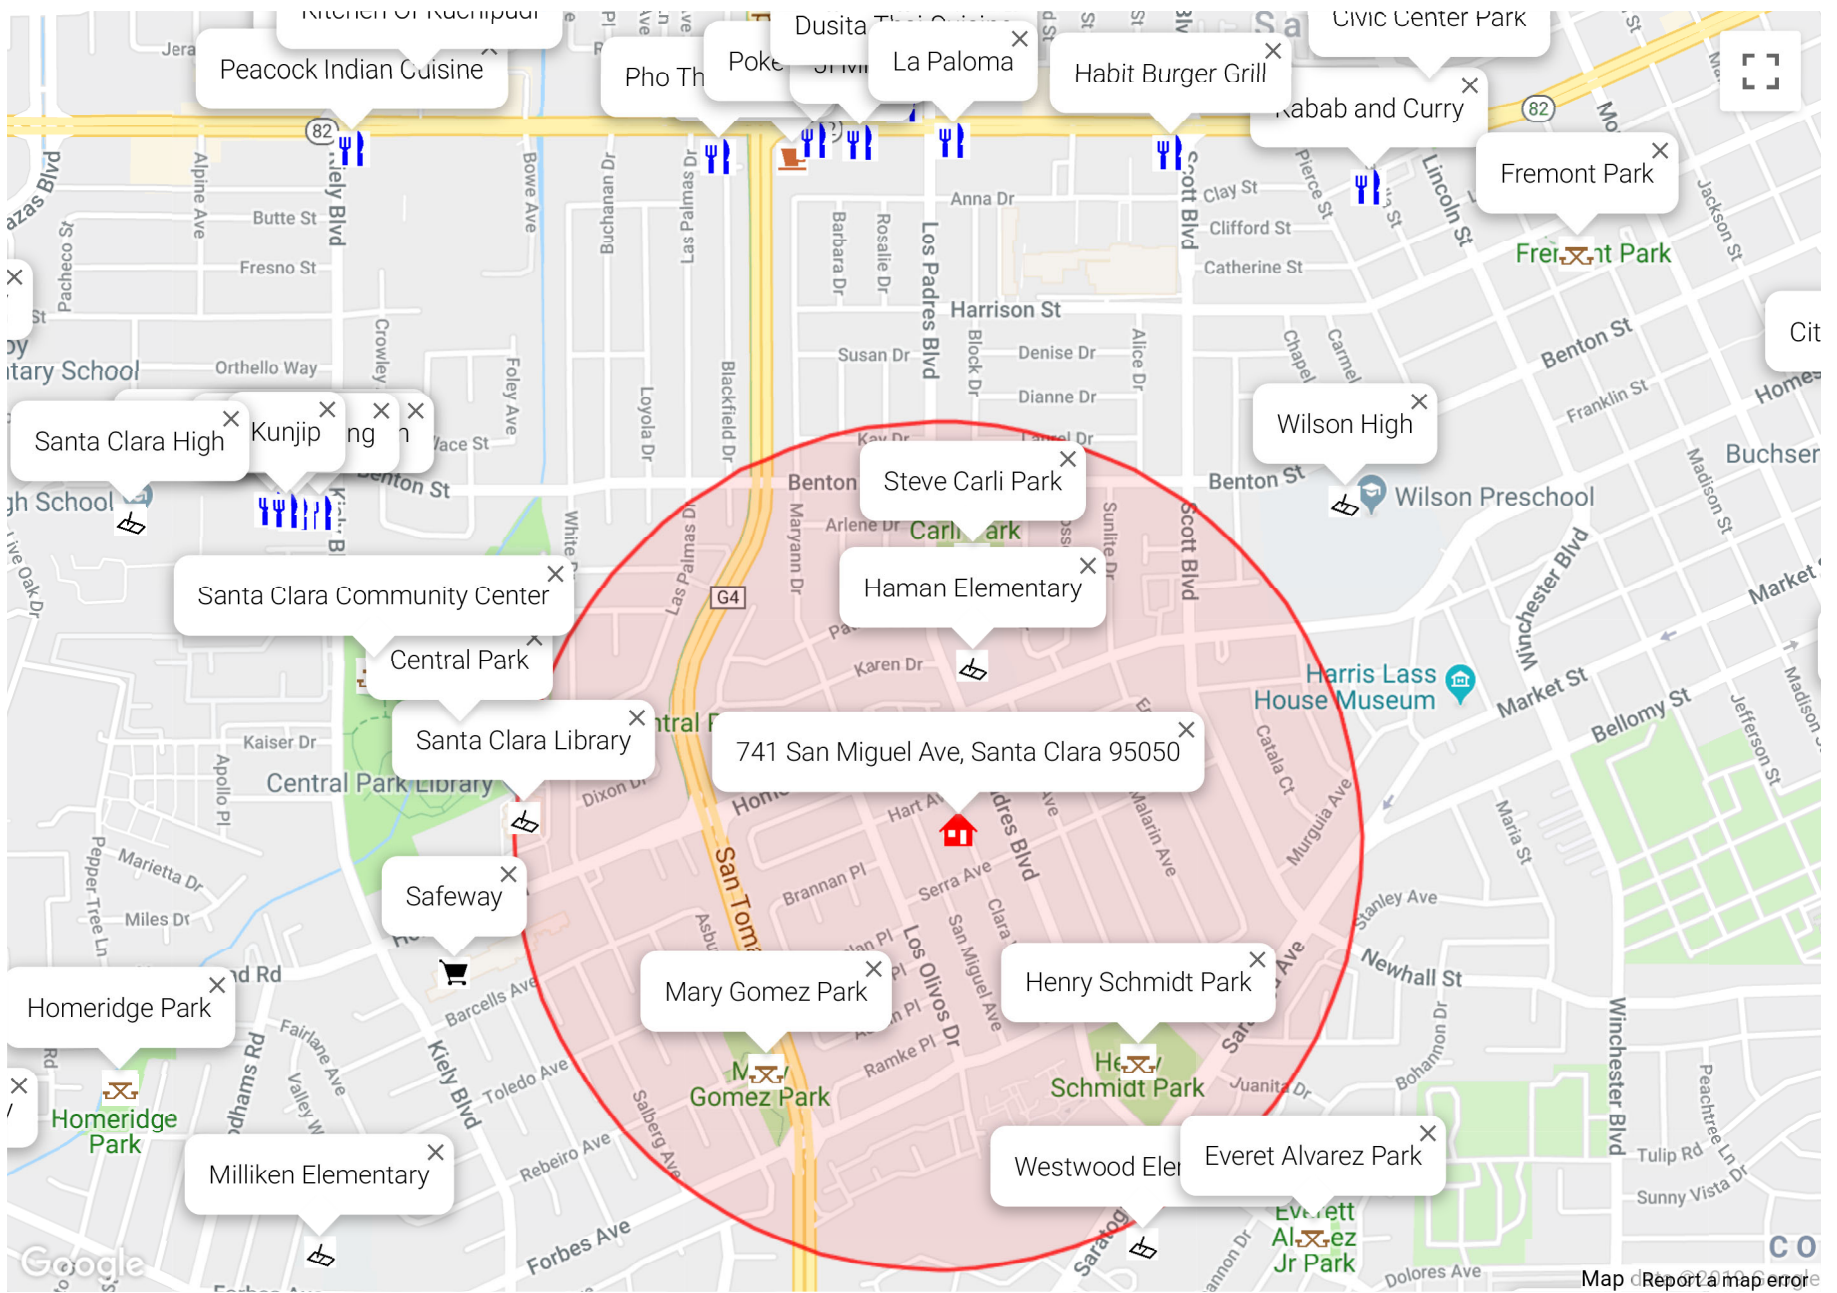

741 San Miguel Ave, Santa Clara 95050 – Nearby Attractions

*Red circle marks 0.5 miles around 741 San Miguel Ave, Santa Clara 95050

Short walk to:

- Steve Carli Park
- Henry Schmeidt Park
- Mary Gomez Park
- Central Park
- Santa Clara Library
- Santa Clara Community Center
- Haman Elementary

Moderate walk to:

- Safeway
- Pruneridge Shopping Center
- Habit Burger Grill
- Kabab and Curry
- La Paloma
- Susita Thai Cuisine
- Gooyi Gooyi
- Ji Mi Ok
- Poke Poke Fish
- Pho Thanh Long
- Starbucks Coffee