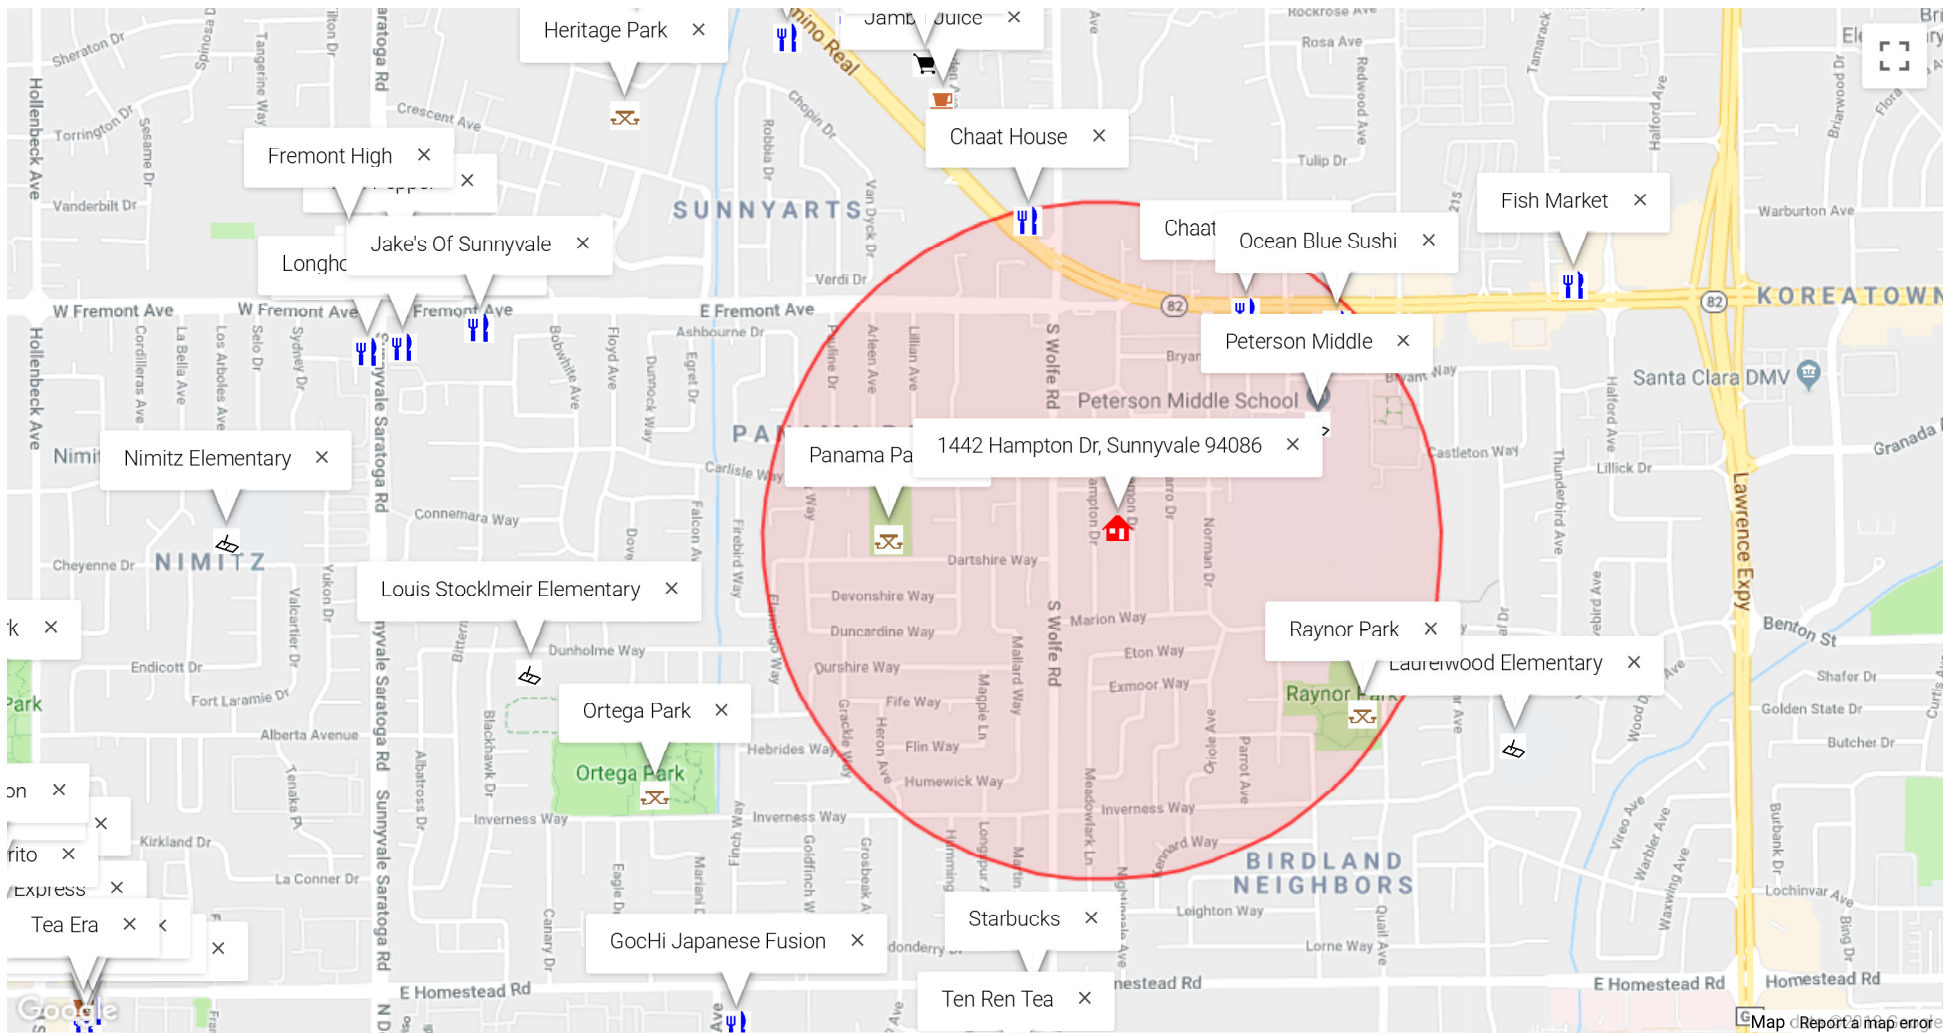

1442 Hampton Dr, Sunnyvale 94086 – Nearby Attractions

*Red circle marks 0.5 miles around 1442 Hampton Dr, Sunnyvale 94086

Short walk to:

- Chaat House
- Chaat Bhavan
- Ocean Blue Sushi
- Panama Park
- Raynor Park
- Laurelwood Elementary
- Peterson Middle

Moderate walk to:

- Starbucks
- Ten Ren Tea
- Jamba Juice
- Safeway
- Fish Market
- Gochi Japanese Fusion
- Jake's Of Sunnyvale
- Longhorn Charcoal Pit
- Falafel Stop
- Marie Callender's
- Black Angus Steakhouse
- Sunnyvale Community Center
- Heritage Park
- Ortega Park