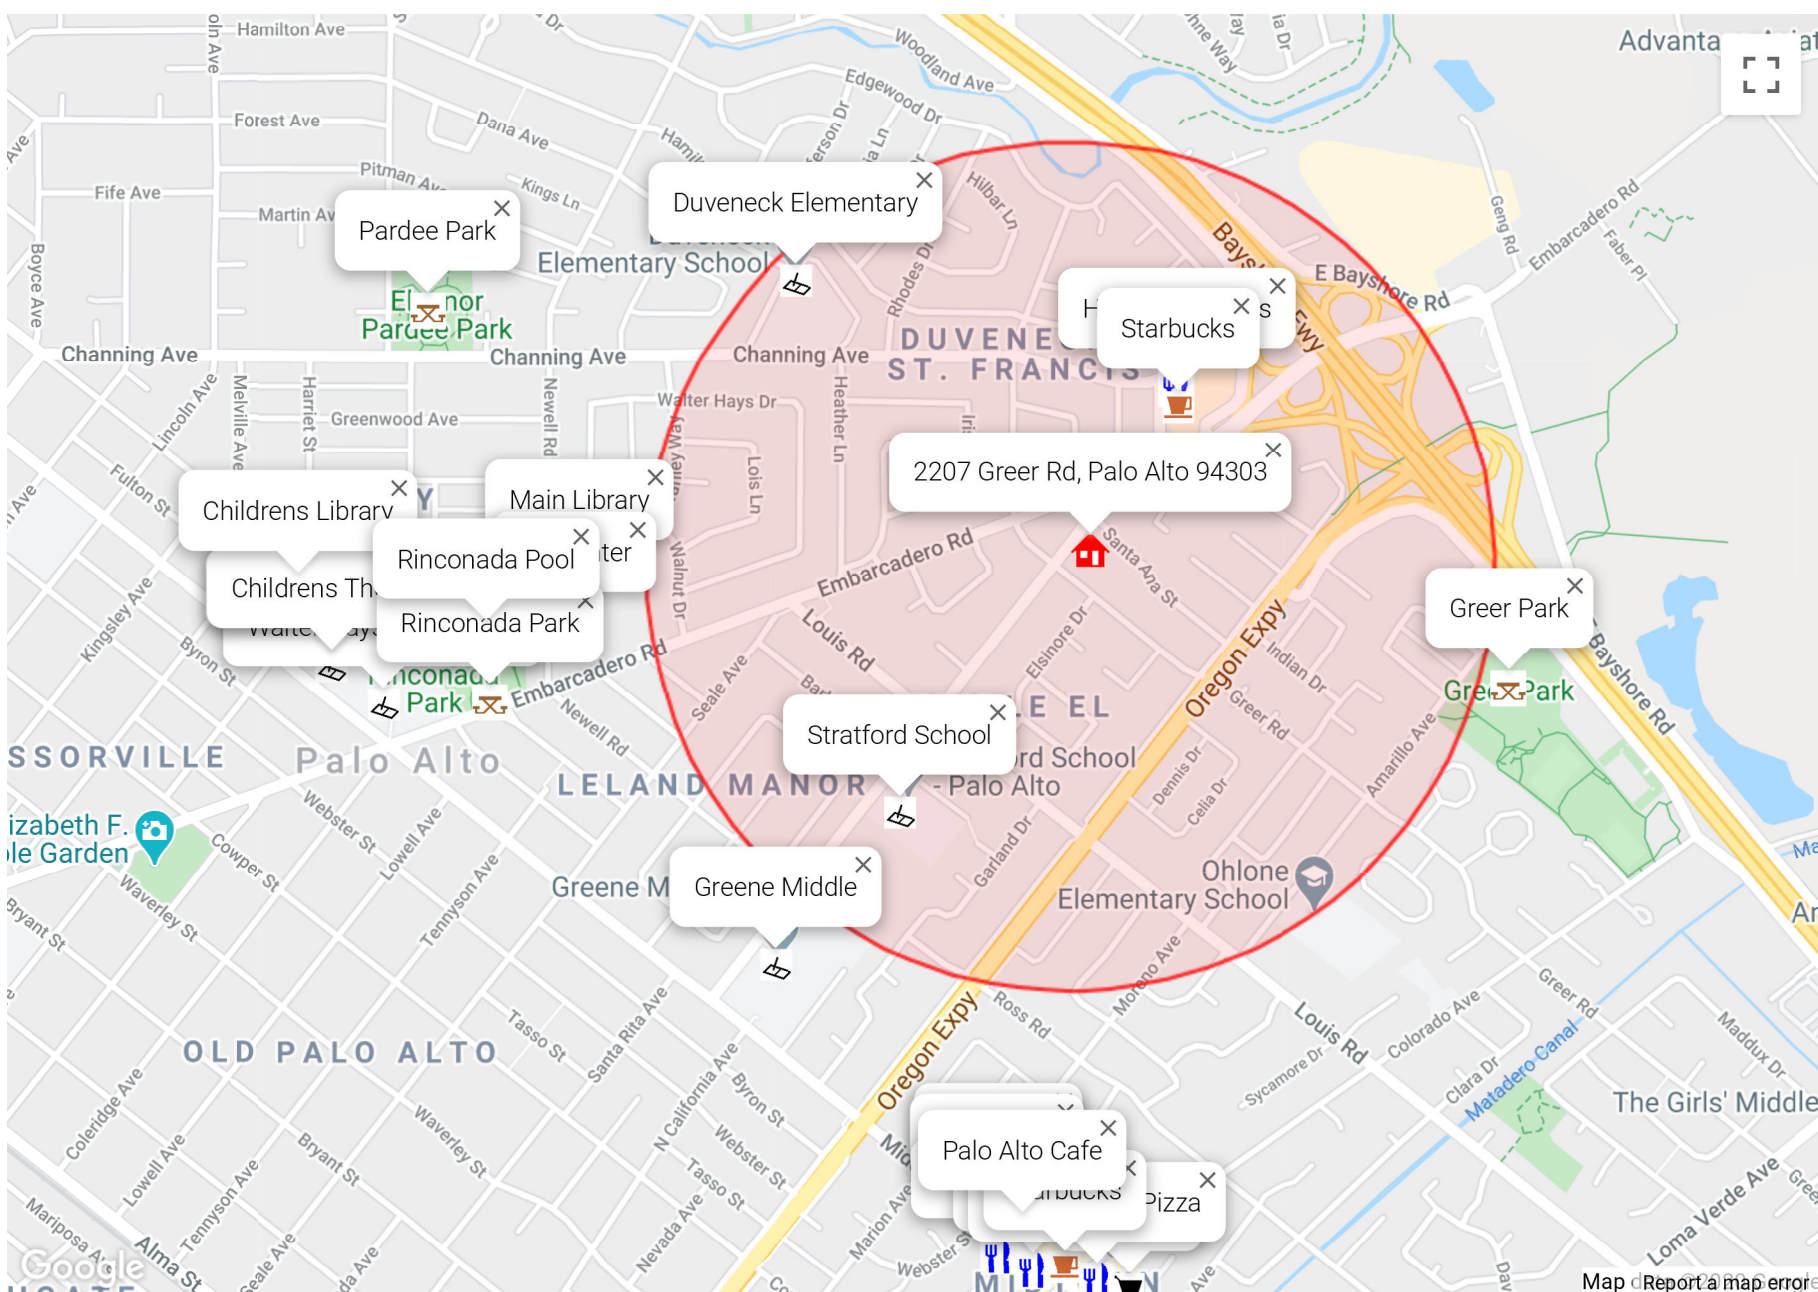

2207 Greer Rd, Palo Alto 94303 – Nearby Attractions

*Red circle marks 0.5 miles around 2207 Greer Rd, Palo Alto 94303

Short walk to:

- Starbucks
- House of Bagels
- Chef Zhao Kitchen
- Duveneck Elementary
- Greene Middle
- Stratford School
- Greer Park

Moderate walk to:

- Rinconada Library
- Rinconada Pool
- Rinconada Park
- Children's Library
- Lucie Stern Community Center
- Palo Alto Art Center
- Como Esta Taqueria
- Palo Alto Cafe
- Teaspoon
- Mike's Palo Alto
- Indochine
- Safeway