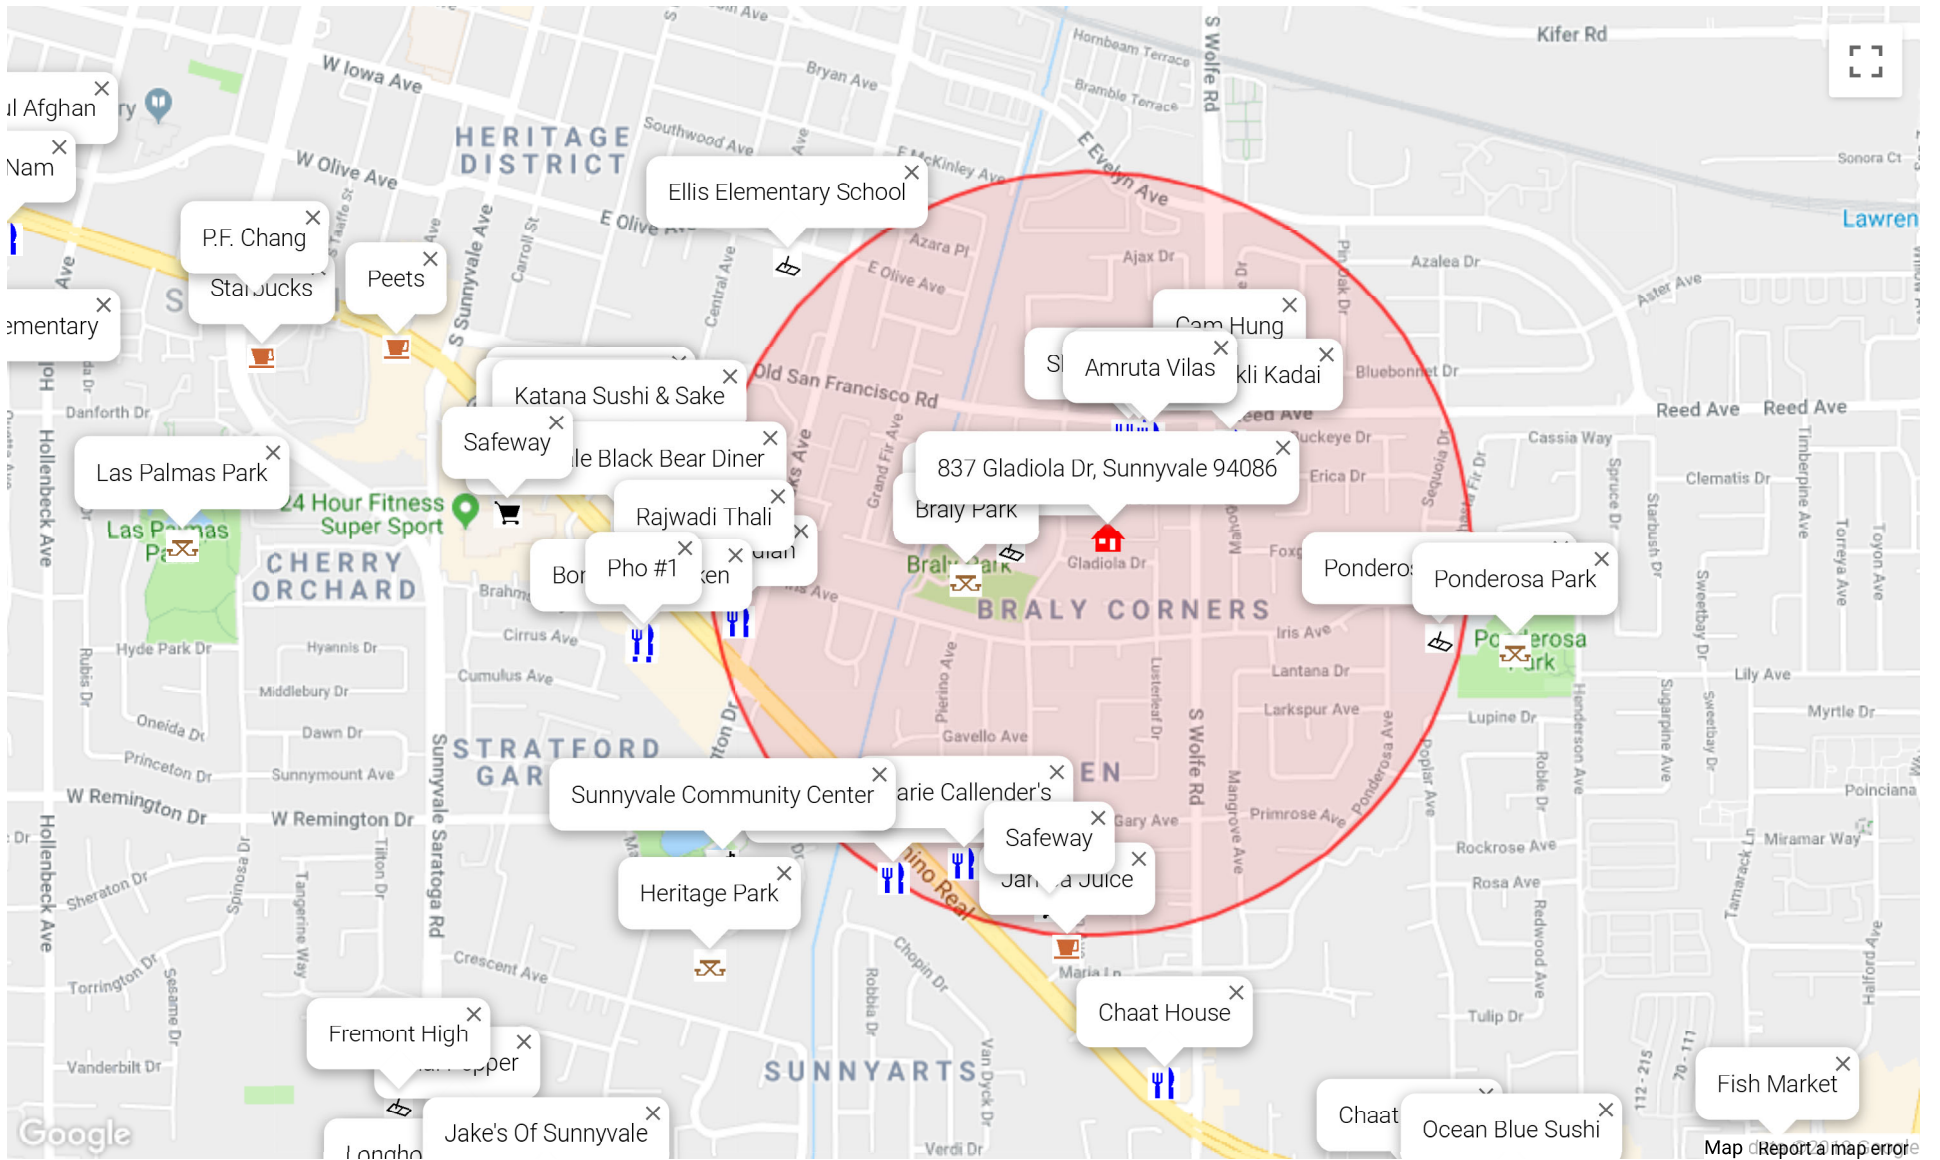

837 Gladiola Dr, Sunnyvale 94086 – Nearby Attractions

*Red circle marks 0.5 miles around 837 Gladiola Dr, Sunnyvale 94086

Short walk to:

- Braly Park
- Braly Elementary
- Ding's Kitchen
- Shanghai Flavor
- Sankranti
- Amruta Vilas
- UFC Gym Sunnyvale
- Boost Up Kids Academy
- Asia Village
- Wolfe India Bazar
- Madurai Idli Kadai
- Cam Hung Sandwich and Coffee
- Ponderosa Park

Moderate walk to:

- Sunnyvale Farmer Market
- Historic Murphy Ave cafes and shops
- Sunnyvale Community Center
- Many El Camino Real shops and restaurants

JulianaLee.com

Juliana Lee : [650-857-1000](tel:6508571000)