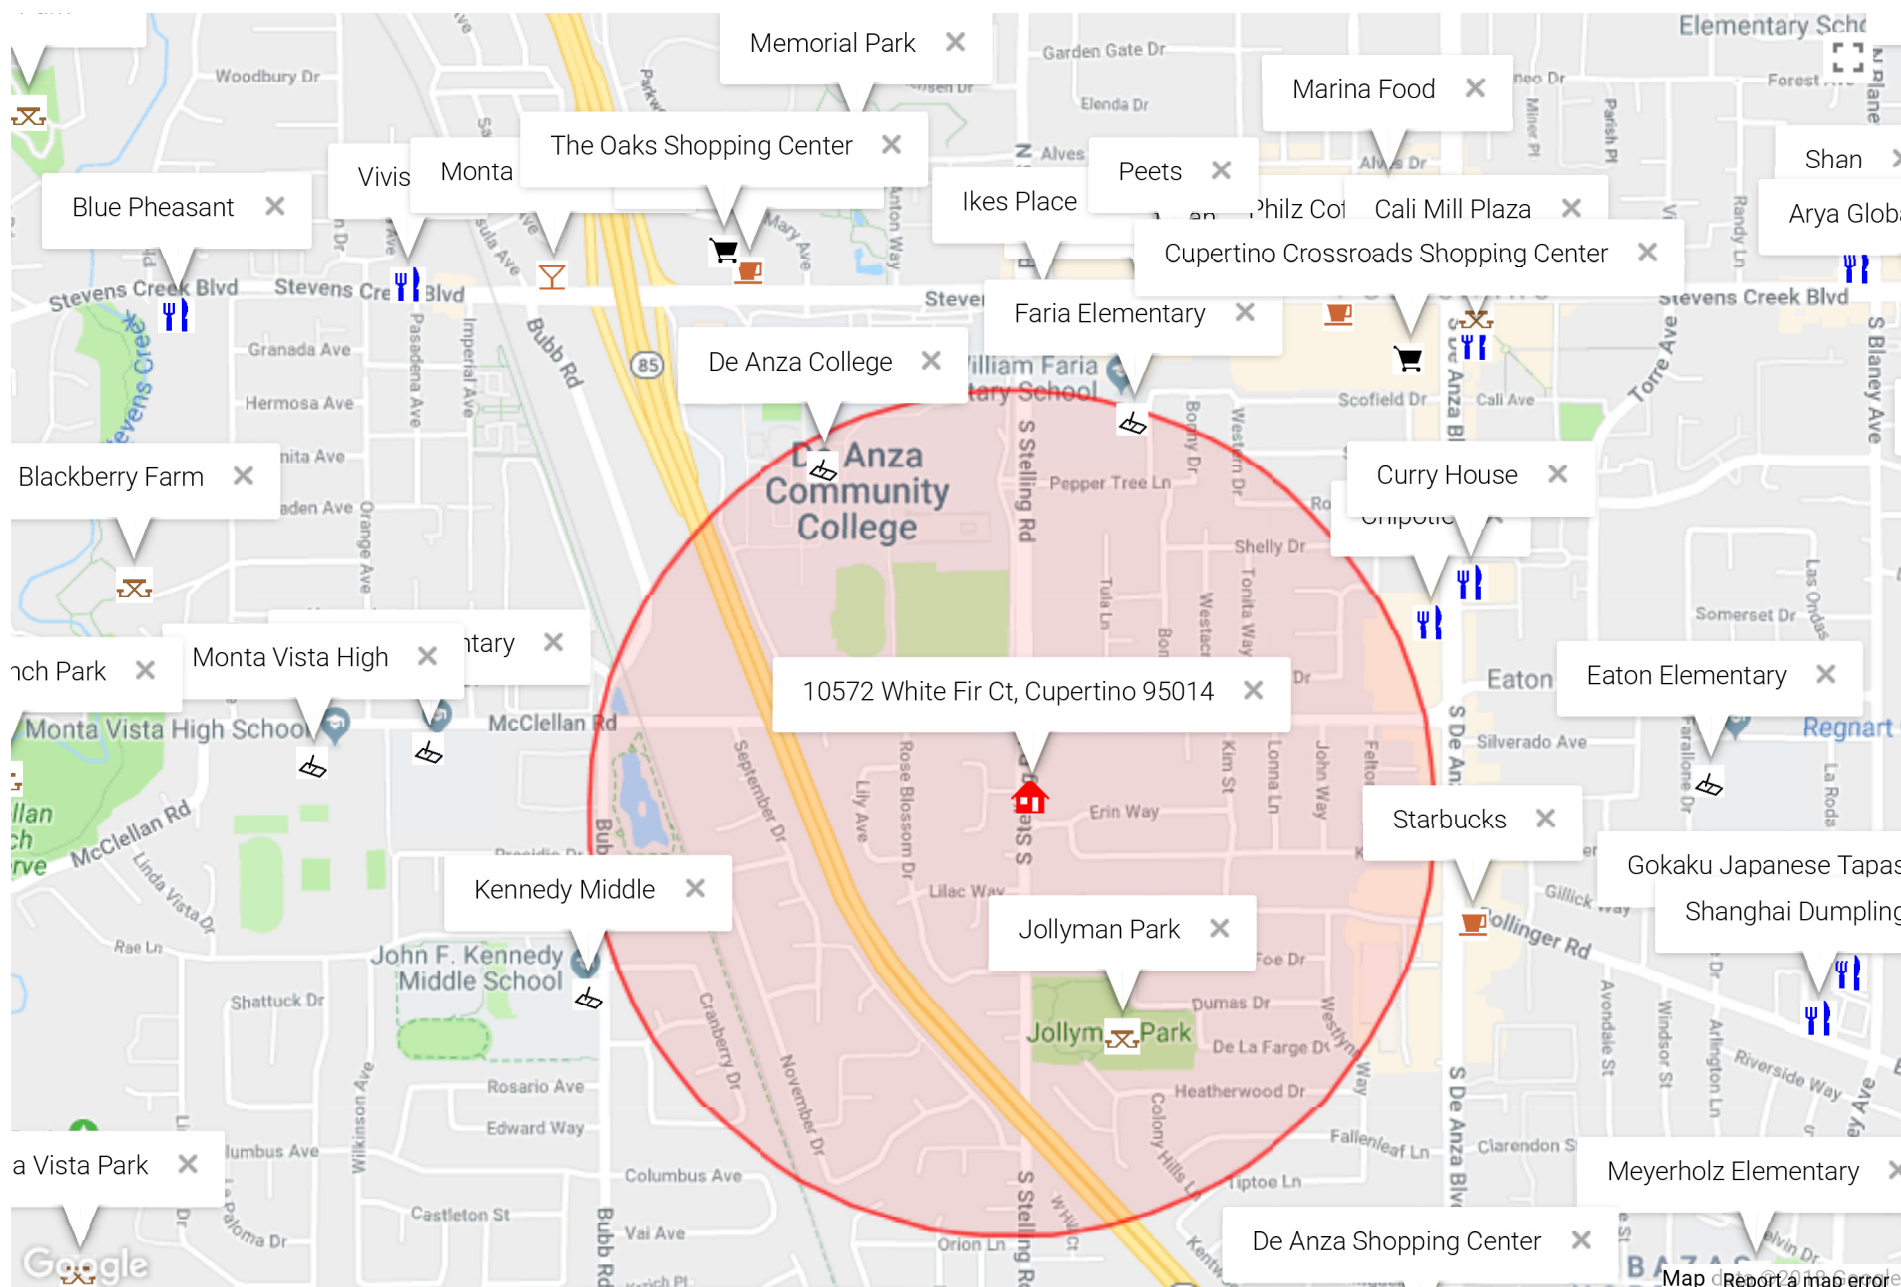

10572 White Fir Ct, Cupertino 95014 – Nearby Attractions

*Red circle marks 0.5 miles around 10572 White Fir Ct, Cupertino 95014

Short walk to:

- De Anza College
- Jollyman Park

Moderate walk to:

- Starbucks
- Peets
- Philz Coffee
- Chipotle
- Curry House
- Marina Food
- Ikes Place
- Fontana's Italian
- Cali Mill Plaza
- De Anza Shopping Center
- Cupertino Crossroads Shopping Center
- Kennedy Middle
- Monta Vista High