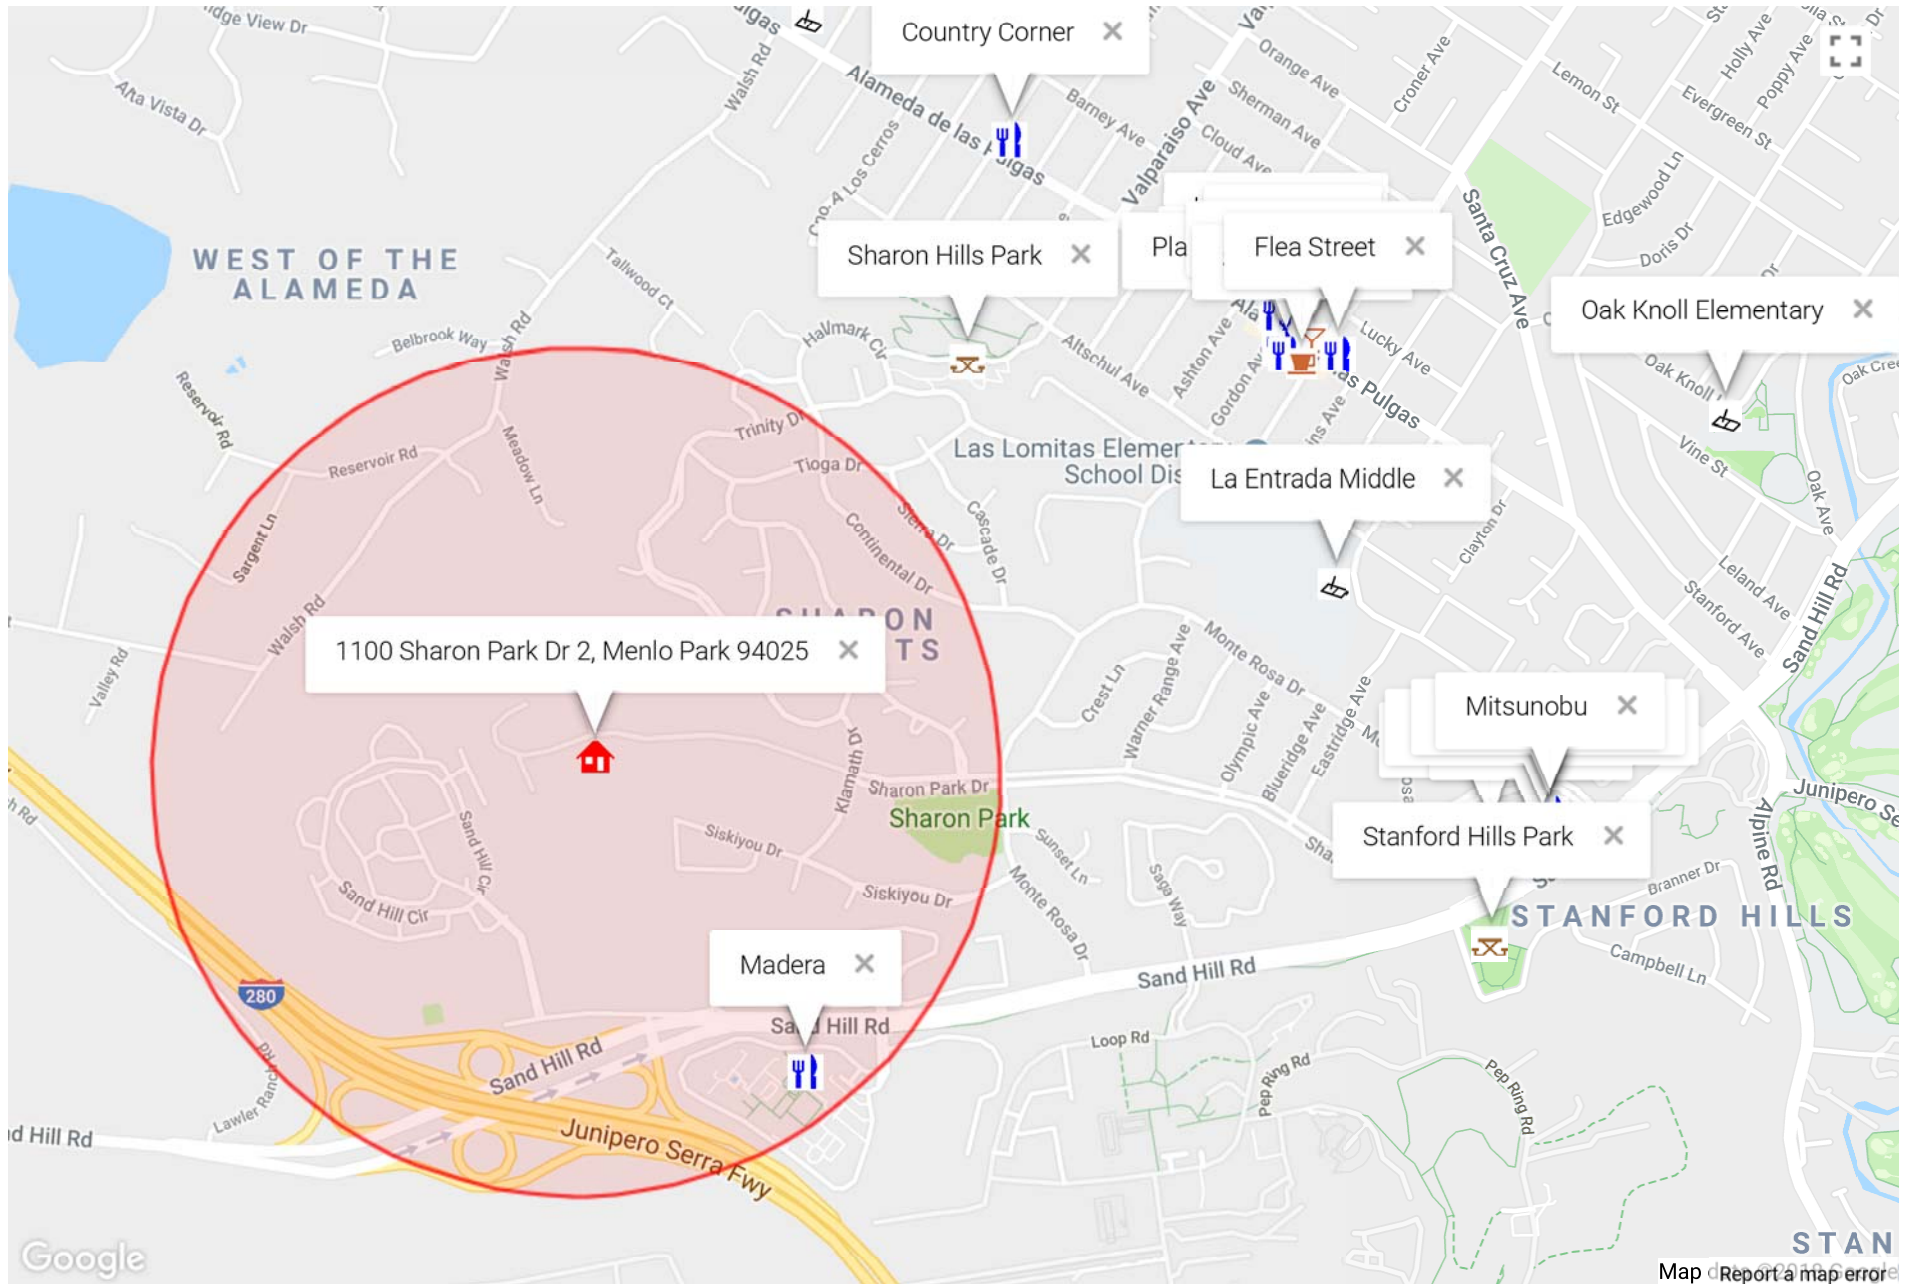

1100 Sharon Park Dr 2, Menlo Park 94025 – Nearby Attractions

*Red circle marks 0.5 miles around 1100 Sharon Park Dr 2, Menlo Park 94025

Short walk to:

- Sharon Heights Golf & Country Club
- Restaurant 3000
- Madera
- Sharon Park

Moderate walk to:

- Sharon Hills Park

Short bike ride to:

- Mitsunobu
- Eric's Gourmet
- El Cerrito Mexican
- Starbucks
- Safeway
- Flea Street
- Dutch Goose
- Plantation Deli Cafe
- Avanti Pizza
- LuLu's
- Lutticken's