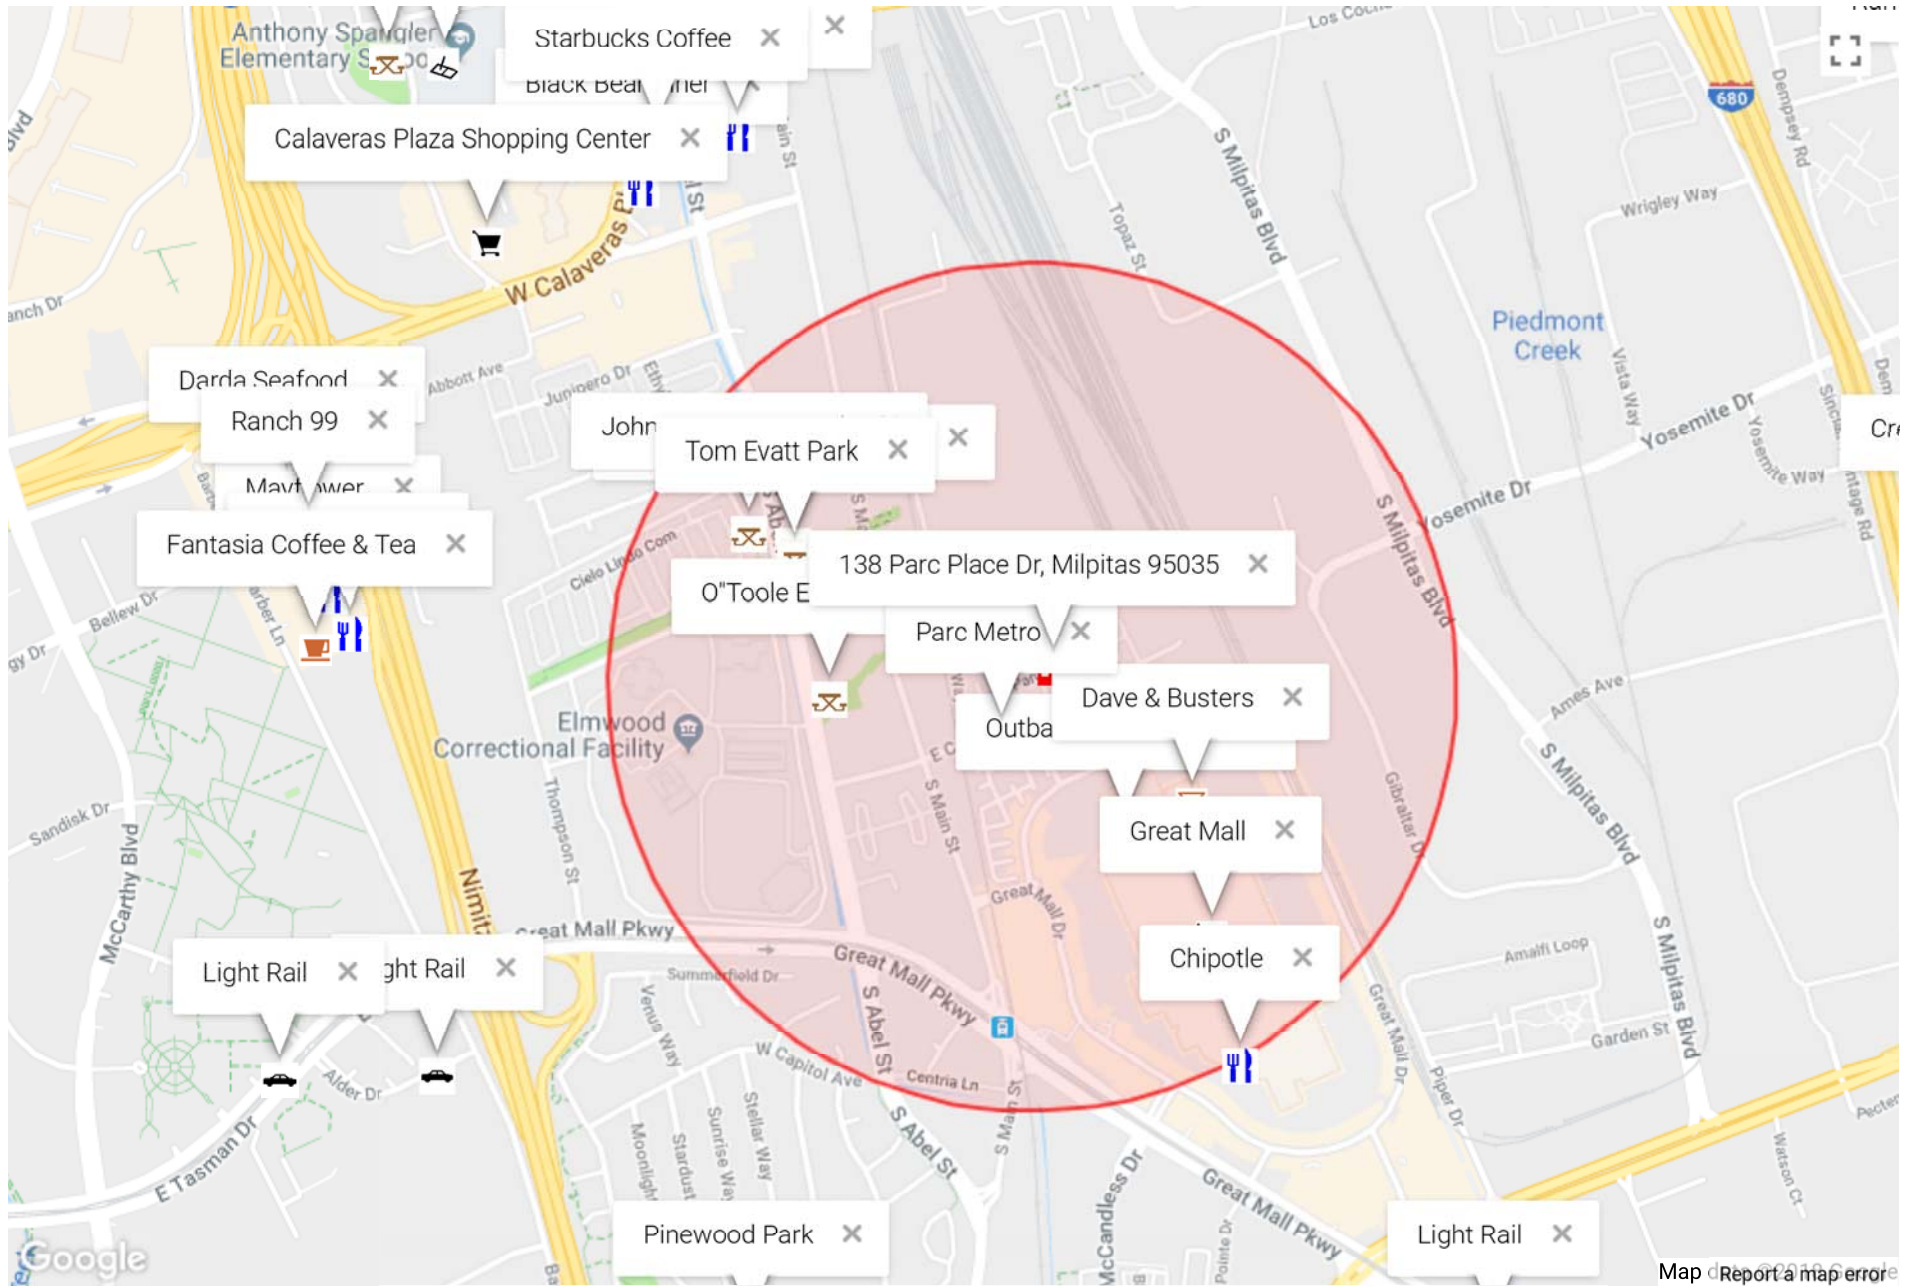

138 Parc Place Dr, Milpitas 95035 – Nearby Attractions

*Red circle marks 0.5 miles around 138 Parc Place Dr, Milpitas 95035

Short walk to:

- Parc Metro
- Light Rail
- O'Toole Elms Park
- Tom Evatt Park
- John McDermott Park
- Barbara Lee Senior Center
- The Great Mall
- Dave & Busters
- Outback Steakhouse
- Chipotle

Moderate walk to:

- Calaveras Plaza Shopping Center
- Starbucks Coffee
- Black Bear Diner
- Swagat Indian

Short bike ride to:

- Fantasia Coffee & Tea
- Hot Pot City
- Mayflower
- Ranch 99
- Darda Seafood