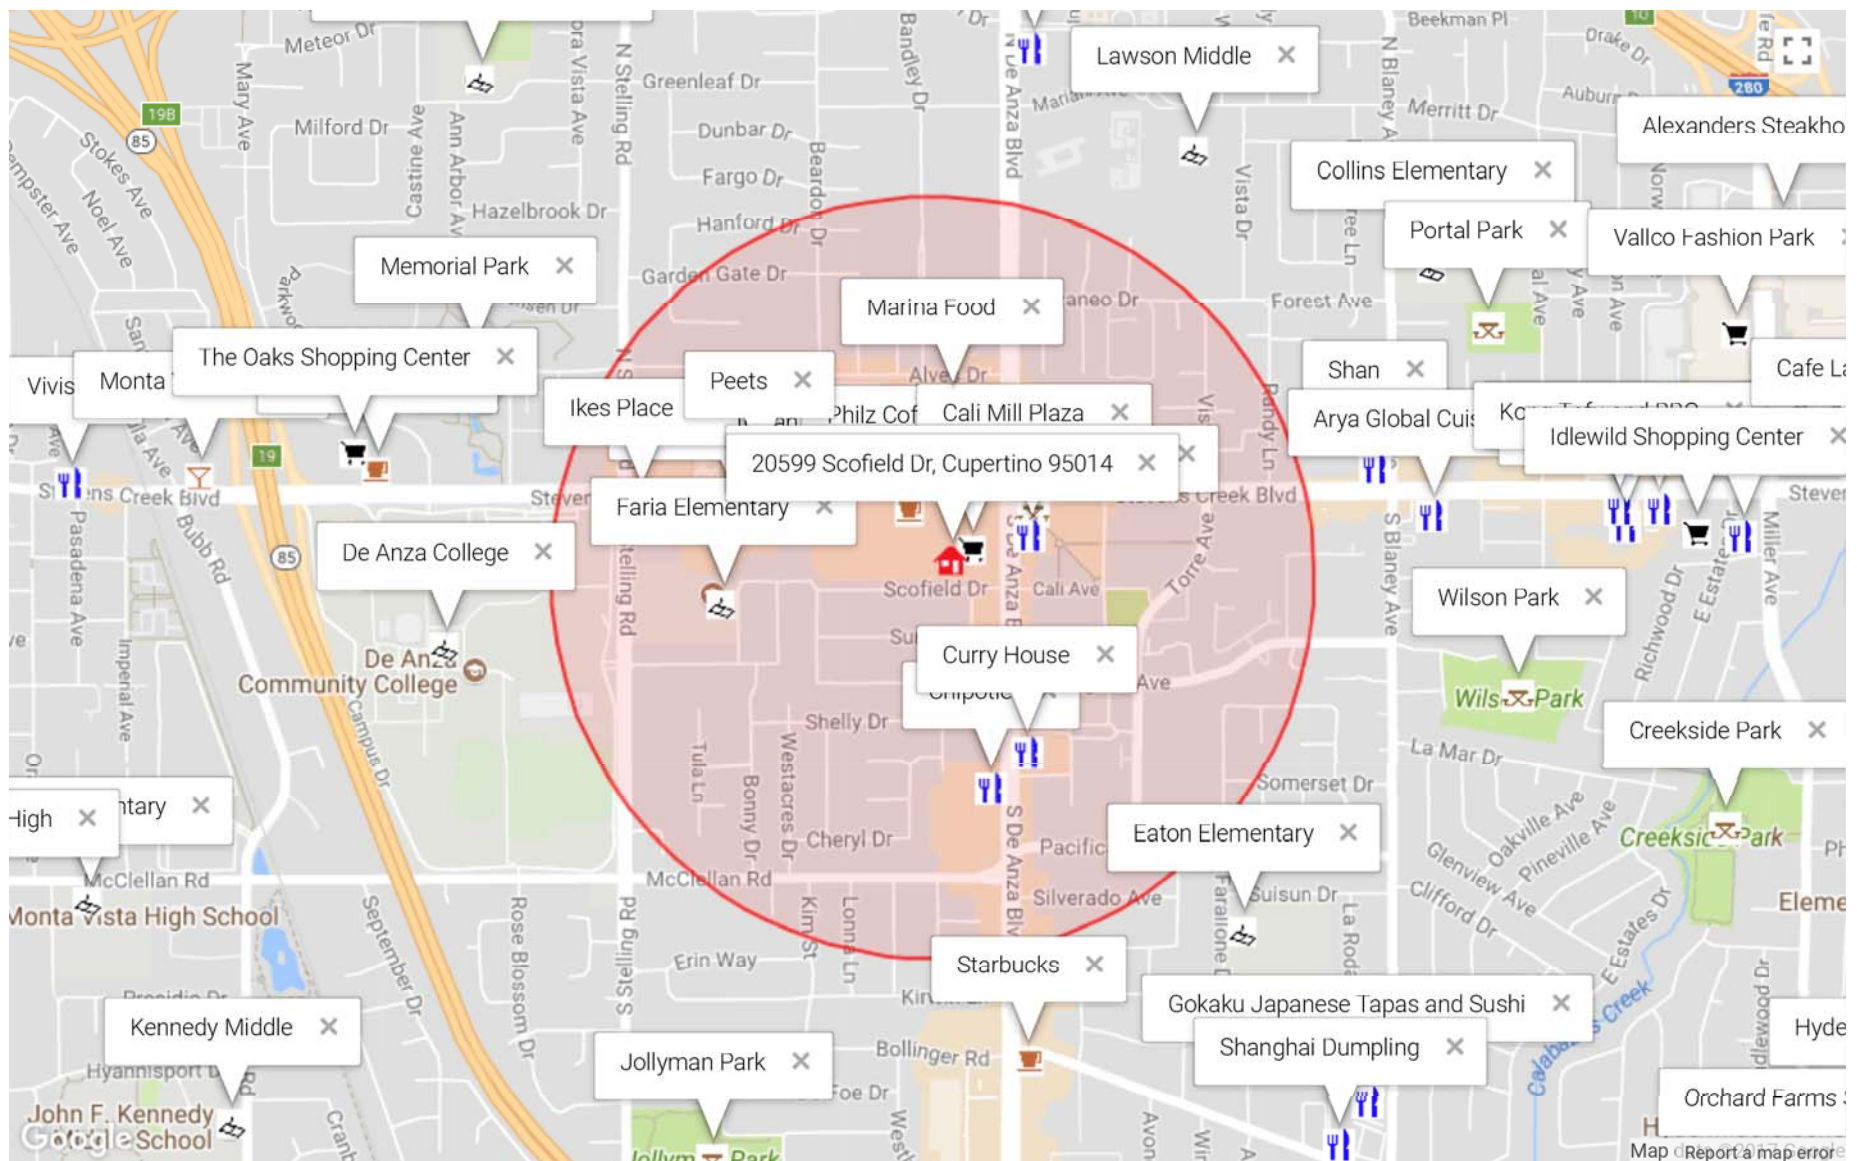

Homes For Sale - 20599 Scofield Dr, Cupertino 95014

Ask Juliana Lee

20599 Scofield Dr, Cupertino 95014 - Nearby Attractions

*Red circle marks 0.5 miles around 20599 Scofield Dr, Cupertino 95014

Short walk to:

- Cupertino Crossroads Shopping Center
- Cali Mill Plaza
- Peets
- Philz
- Marina Food
- Park Place
- Ikes Place
- Fontanas Italian
- Curry House
- Chipotle

Moderate walk to:

- Starbucks
- Lawson Middle
- De Anza College
- Memorial Park
- The Oaks Shopping Center
- Coffee Society
- Wilson Park
- Portal Park