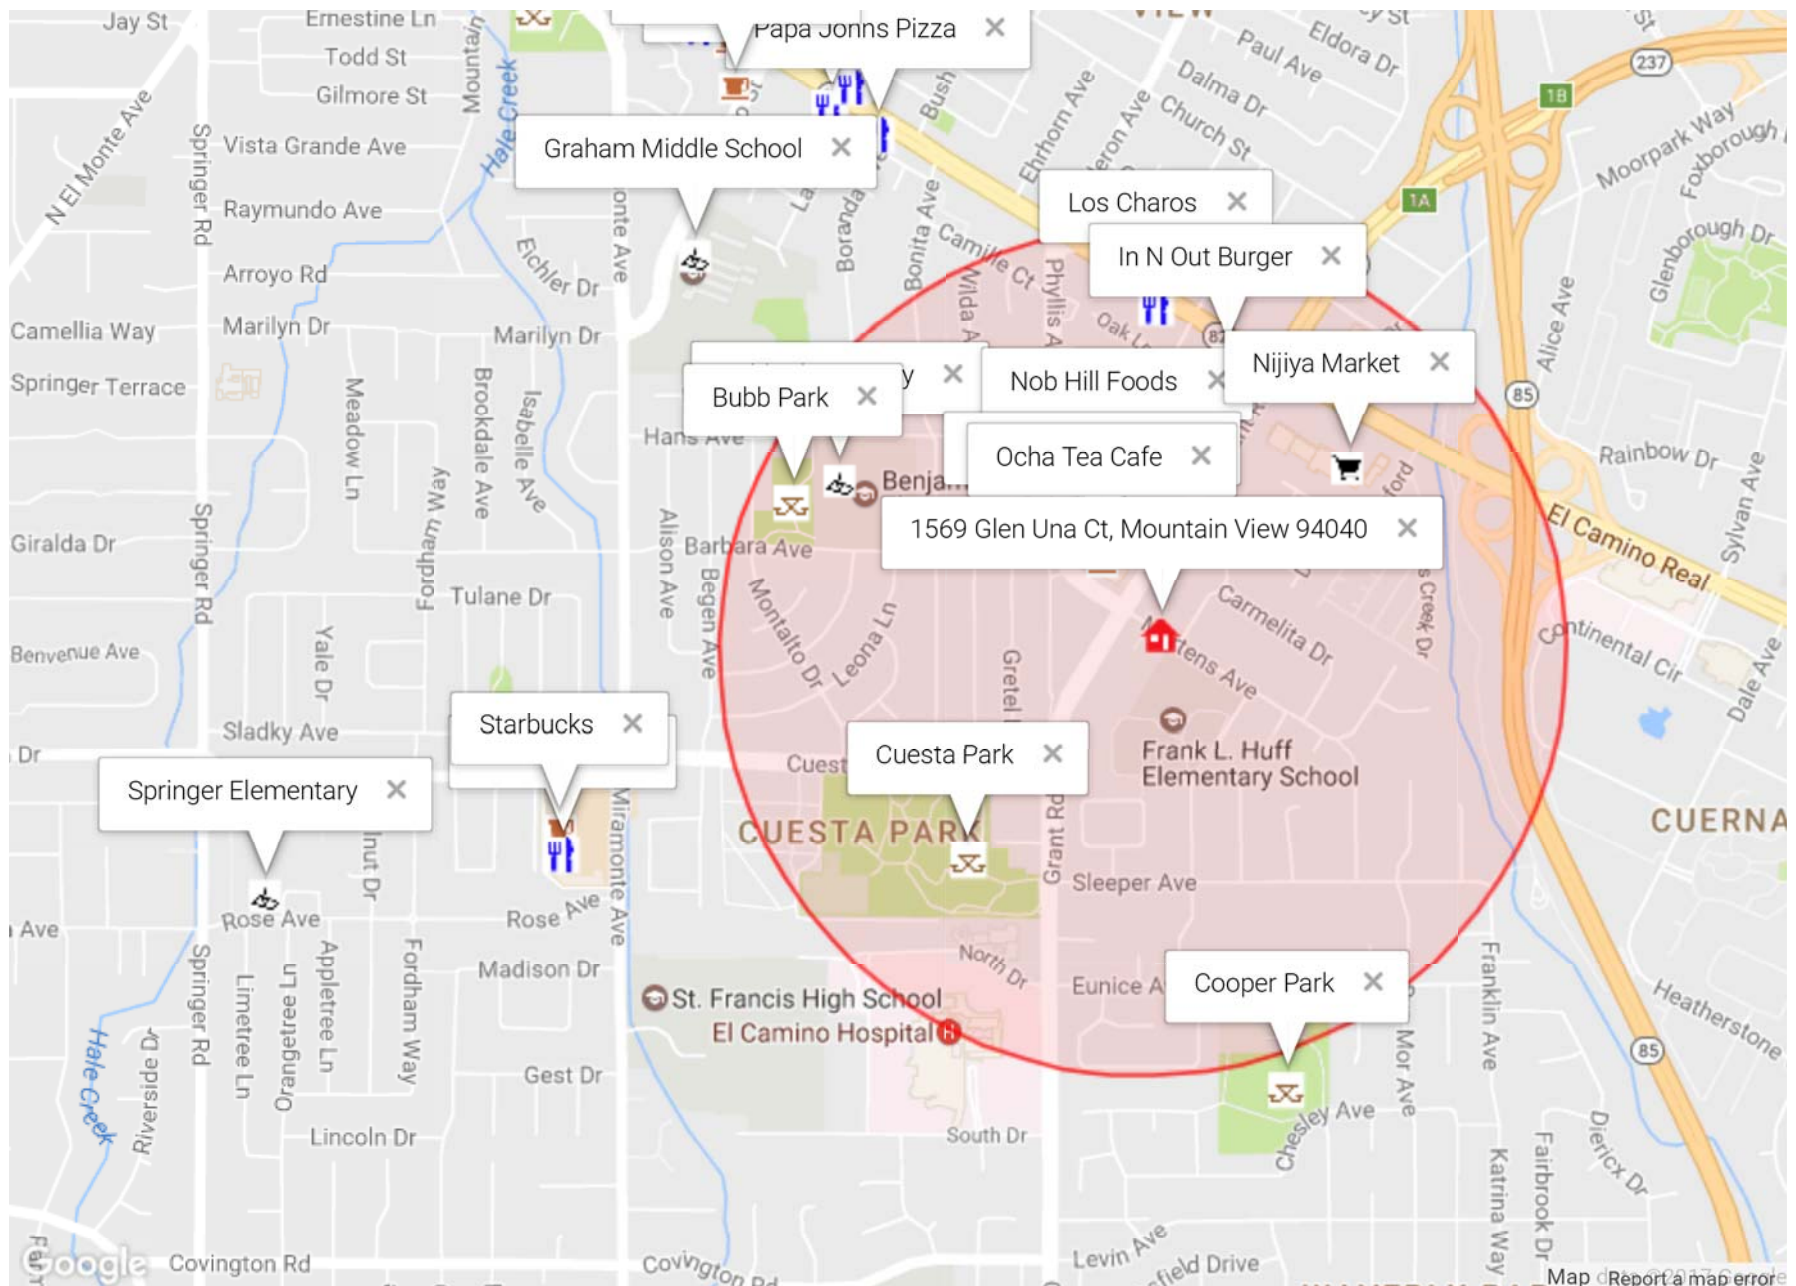

Juliana Lee's Real Estate and Homes For Sale - 650-857-1000

Homes For Sale - 1569 Glen Una Ct, Mountain View 94040

Ask Juliana Lee

1569 Glen Una Ct, Mountain View 94040 - Nearby Attractions

*Red circle marks 0.5 miles around 1569 Glen Una Ct, Mountain View 94040

Short walk to:

- Huff Elementary
- Cuesta Park
- Ocha Tea Cafe
- 99 Ranch Market
- Nob Hill Foods
- Bubb Park
- Bubb Elementary
- Los Charos
- Nijiya Market

Moderate walk to:

- Cooper Park
- Graham Middle School
- Downtown Mountain View