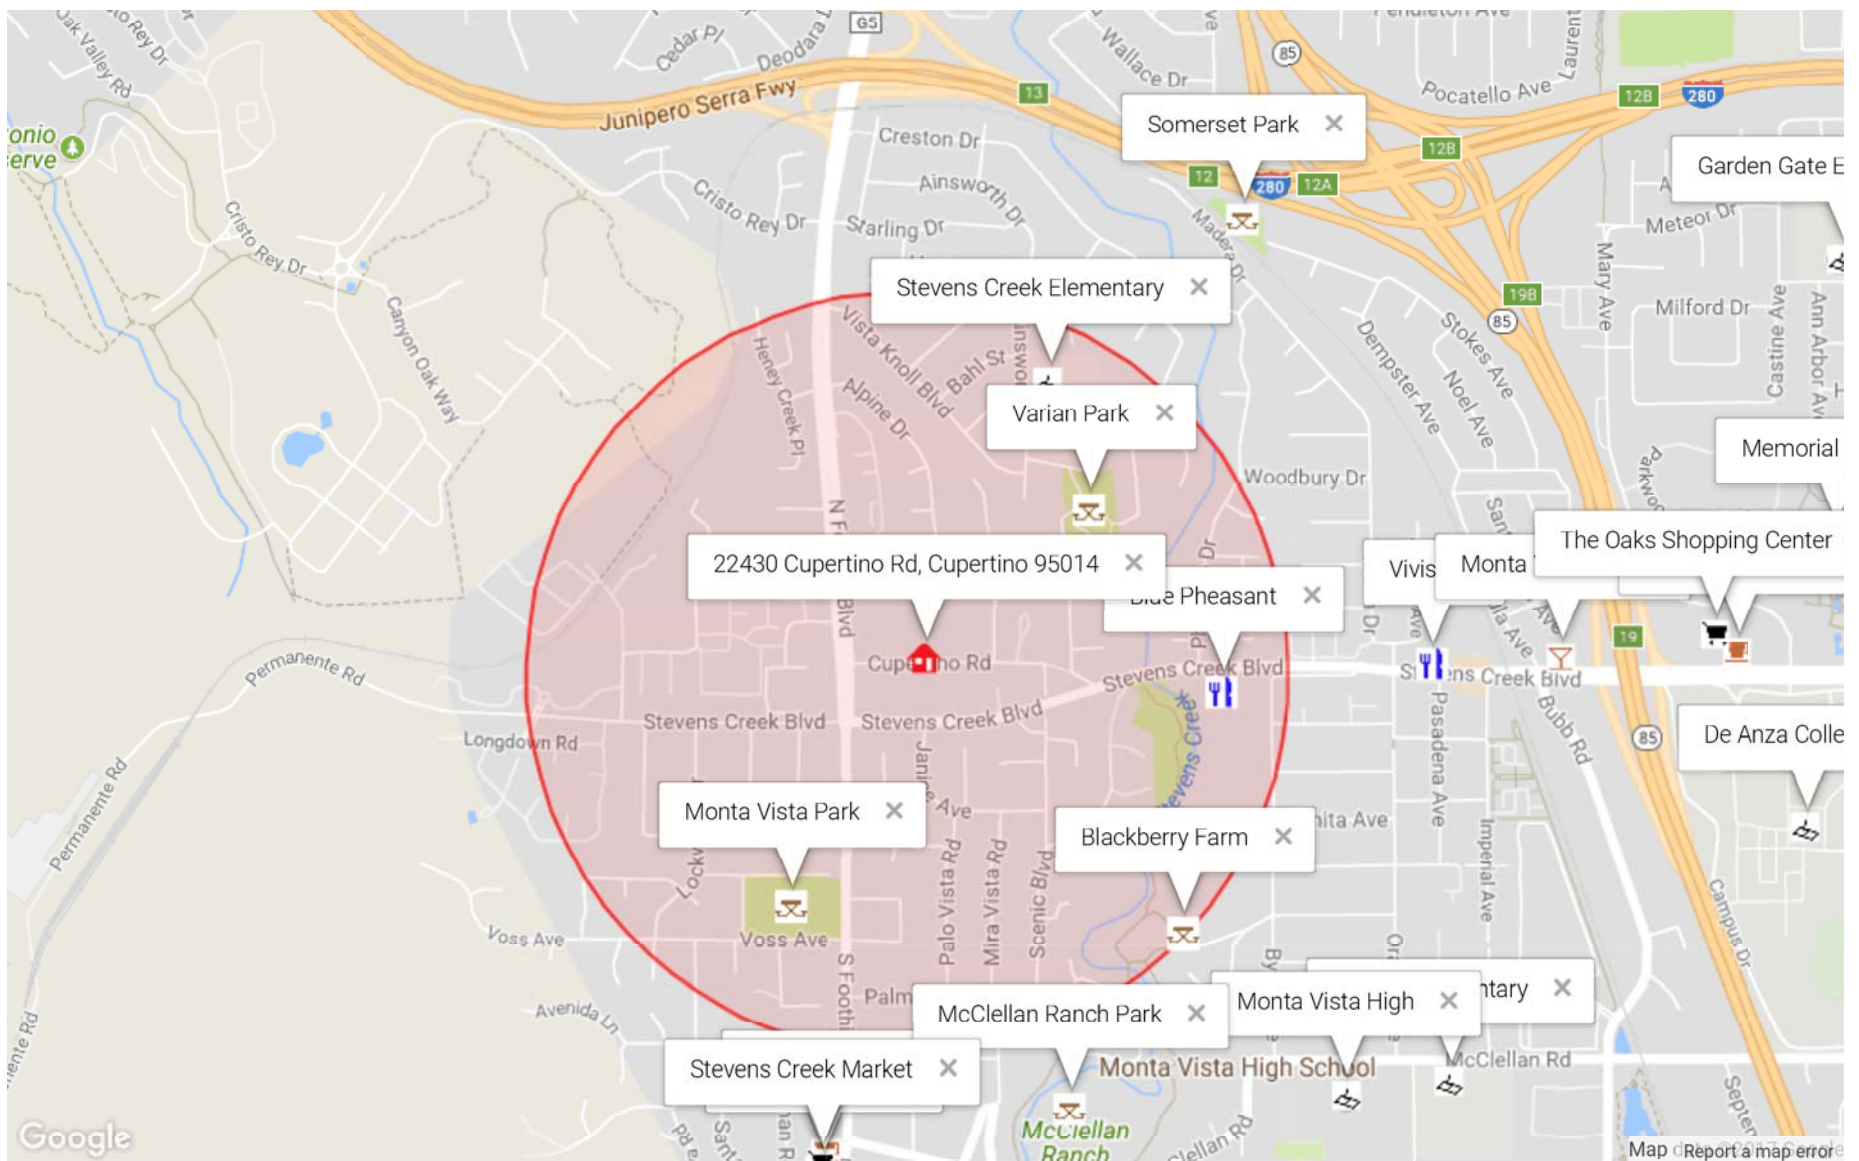

## 22430 Cupertino Rd, Cupertino 95014 - Nearby Attractions

\*Red circle marks 0.5 miles around 22430 Cupertino Rd, Cupertino 95014

## Short walk to:

- Monta Vista Park
- Blue Pheasant
- Blackberry Farm Golf Course
- Stockmeir Farm
- Varian Park
- Stevens Creek Elementary

## Moderate walk to:

- Vivi's
- Trader Joe's
- Starbucks
- Peets
- Foothill Produce