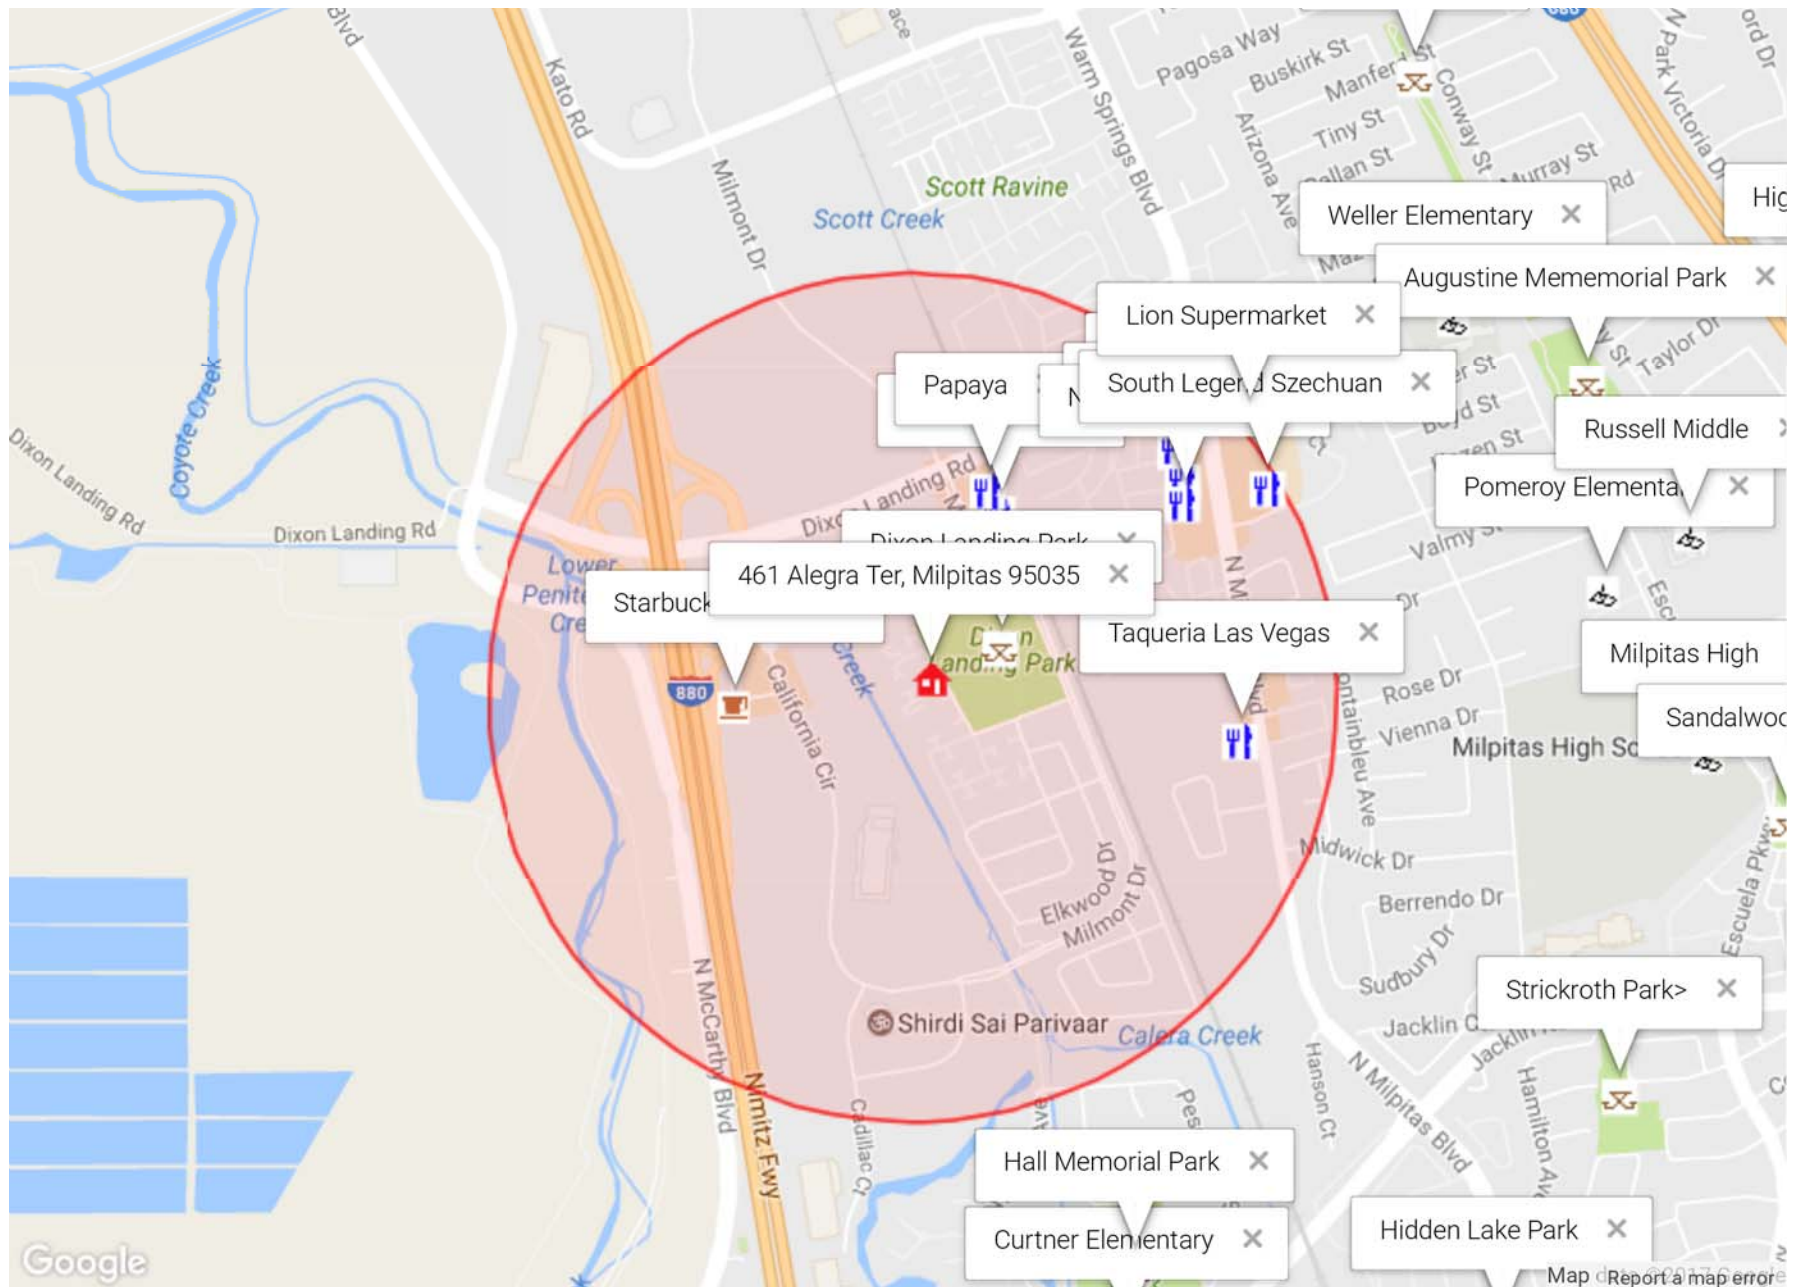

Juliana Lee's Real Estate and Homes For Sale - 650-857-1000

Homes For Sale - 461 Alegra Ter, Milpitas 95035

Ask Juliana Lee

461 Alegra Ter, Milpitas 95035 - Nearby Attractions

*Red circle marks 0.5 miles around 461 Alegra Ter, Milpitas 95035

Short walk to:

- Dixon Landing Park
- Starbucks Coffee
- Papaya
- New Hwang Kok
- Mint & Basil
- Kalesa
- Barrio Fiesta
- South Legend Szechuan
- Lion Supermarket

Moderate walk to:

- Pomeroy Elementary
- Russel Middle