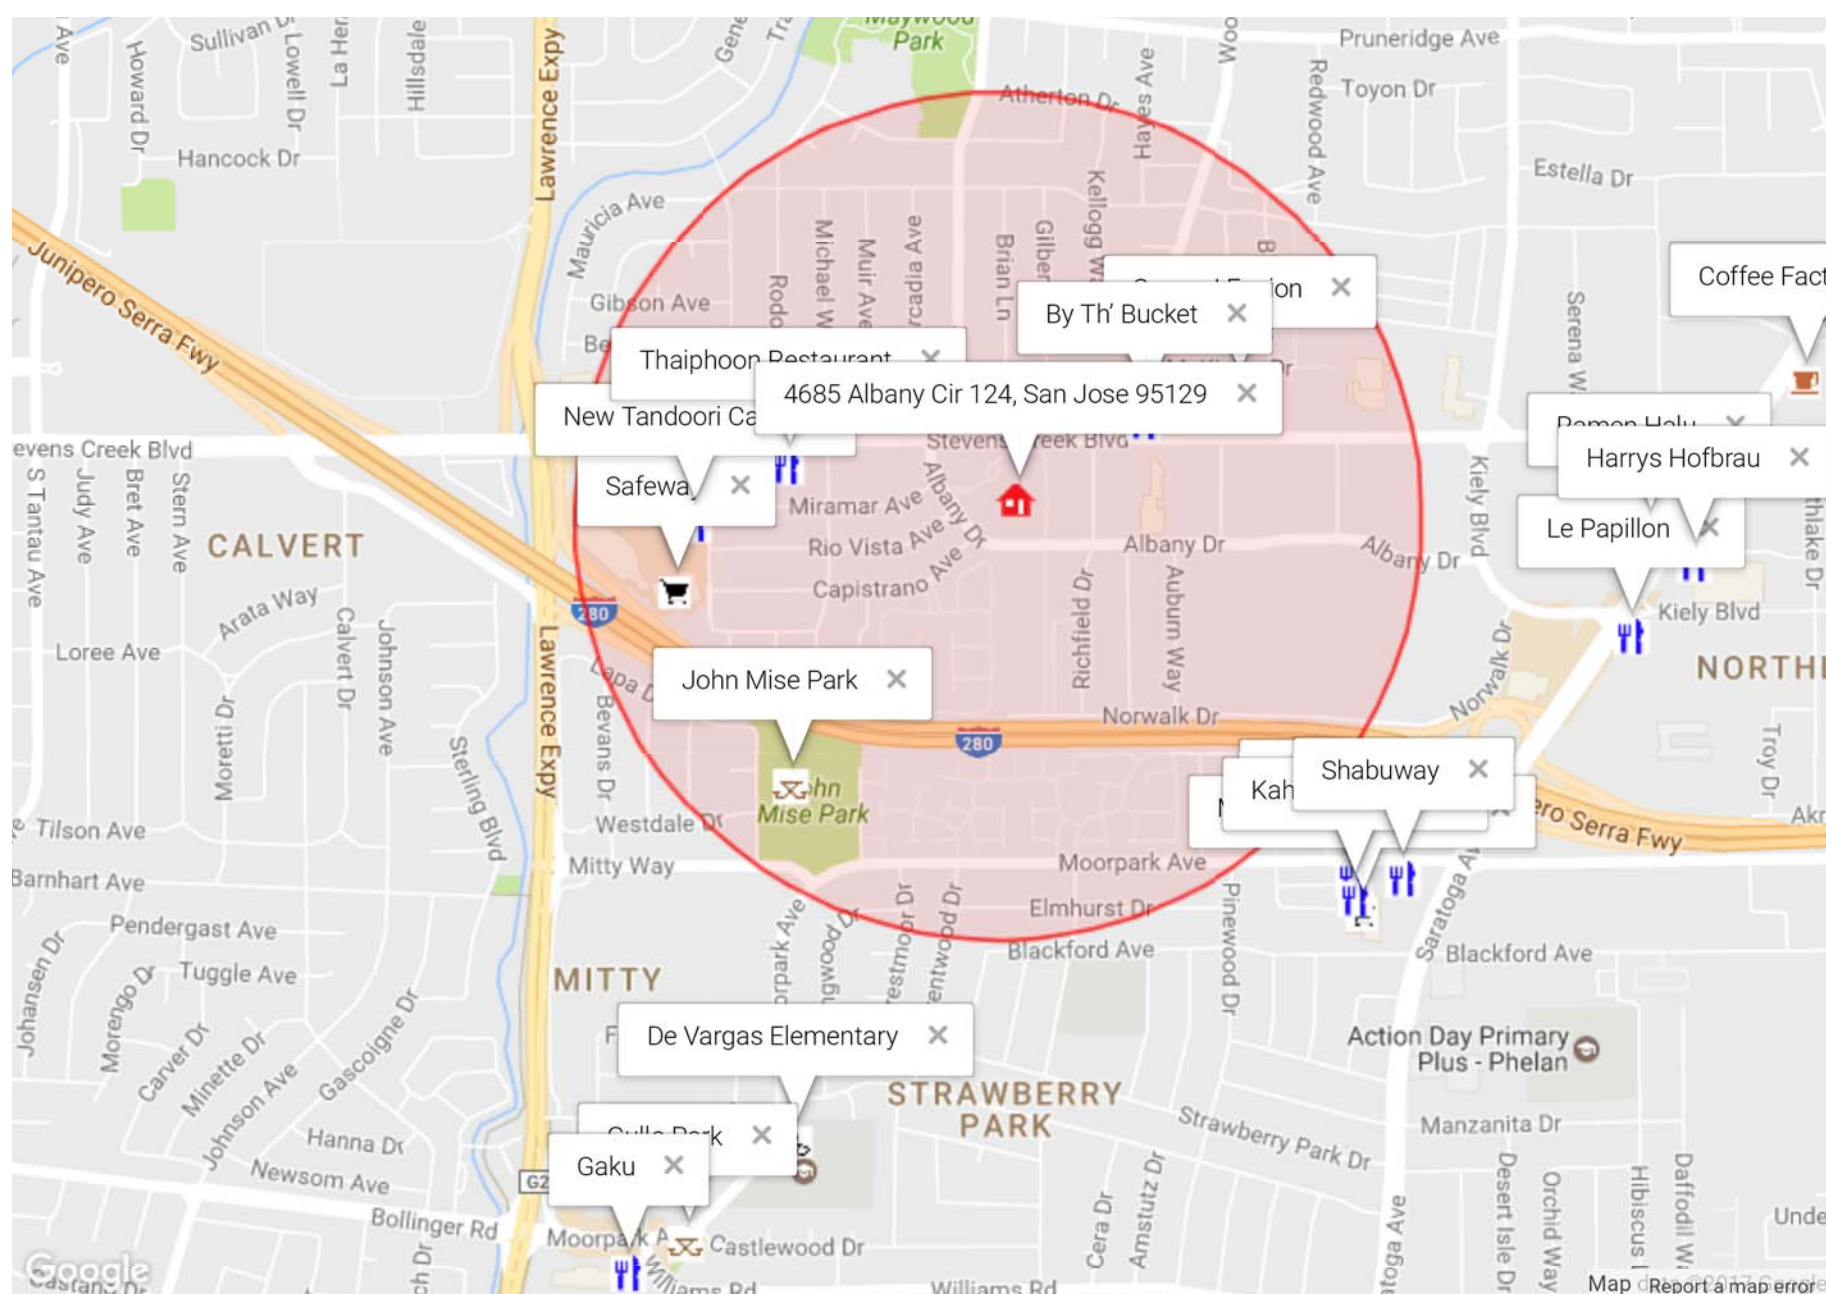

# Homes For Sale - 4685 Albany Cir 124, San Jose 95129 Ask Juliana Lee

## 4685 Albany Cir 124, San Jose 95129 - Nearby Attractions

\*Red circle marks 0.5 miles around 4685 Albany Cir 124, San Jose 95129

### Short walk to:

- Thaiphoon Restaurant
- New Tandoori Cafe
- Safeway
- By Th' Bucket
- Omee J Fusion

### Moderate walk to:

- Shabuway
- Kahoo Ramen
- Tomi Sushi
- Mitsuwa Marketplace
- Le Papillon
- Harrys Hofbrau
- Raman Halu
- Coffee Factory