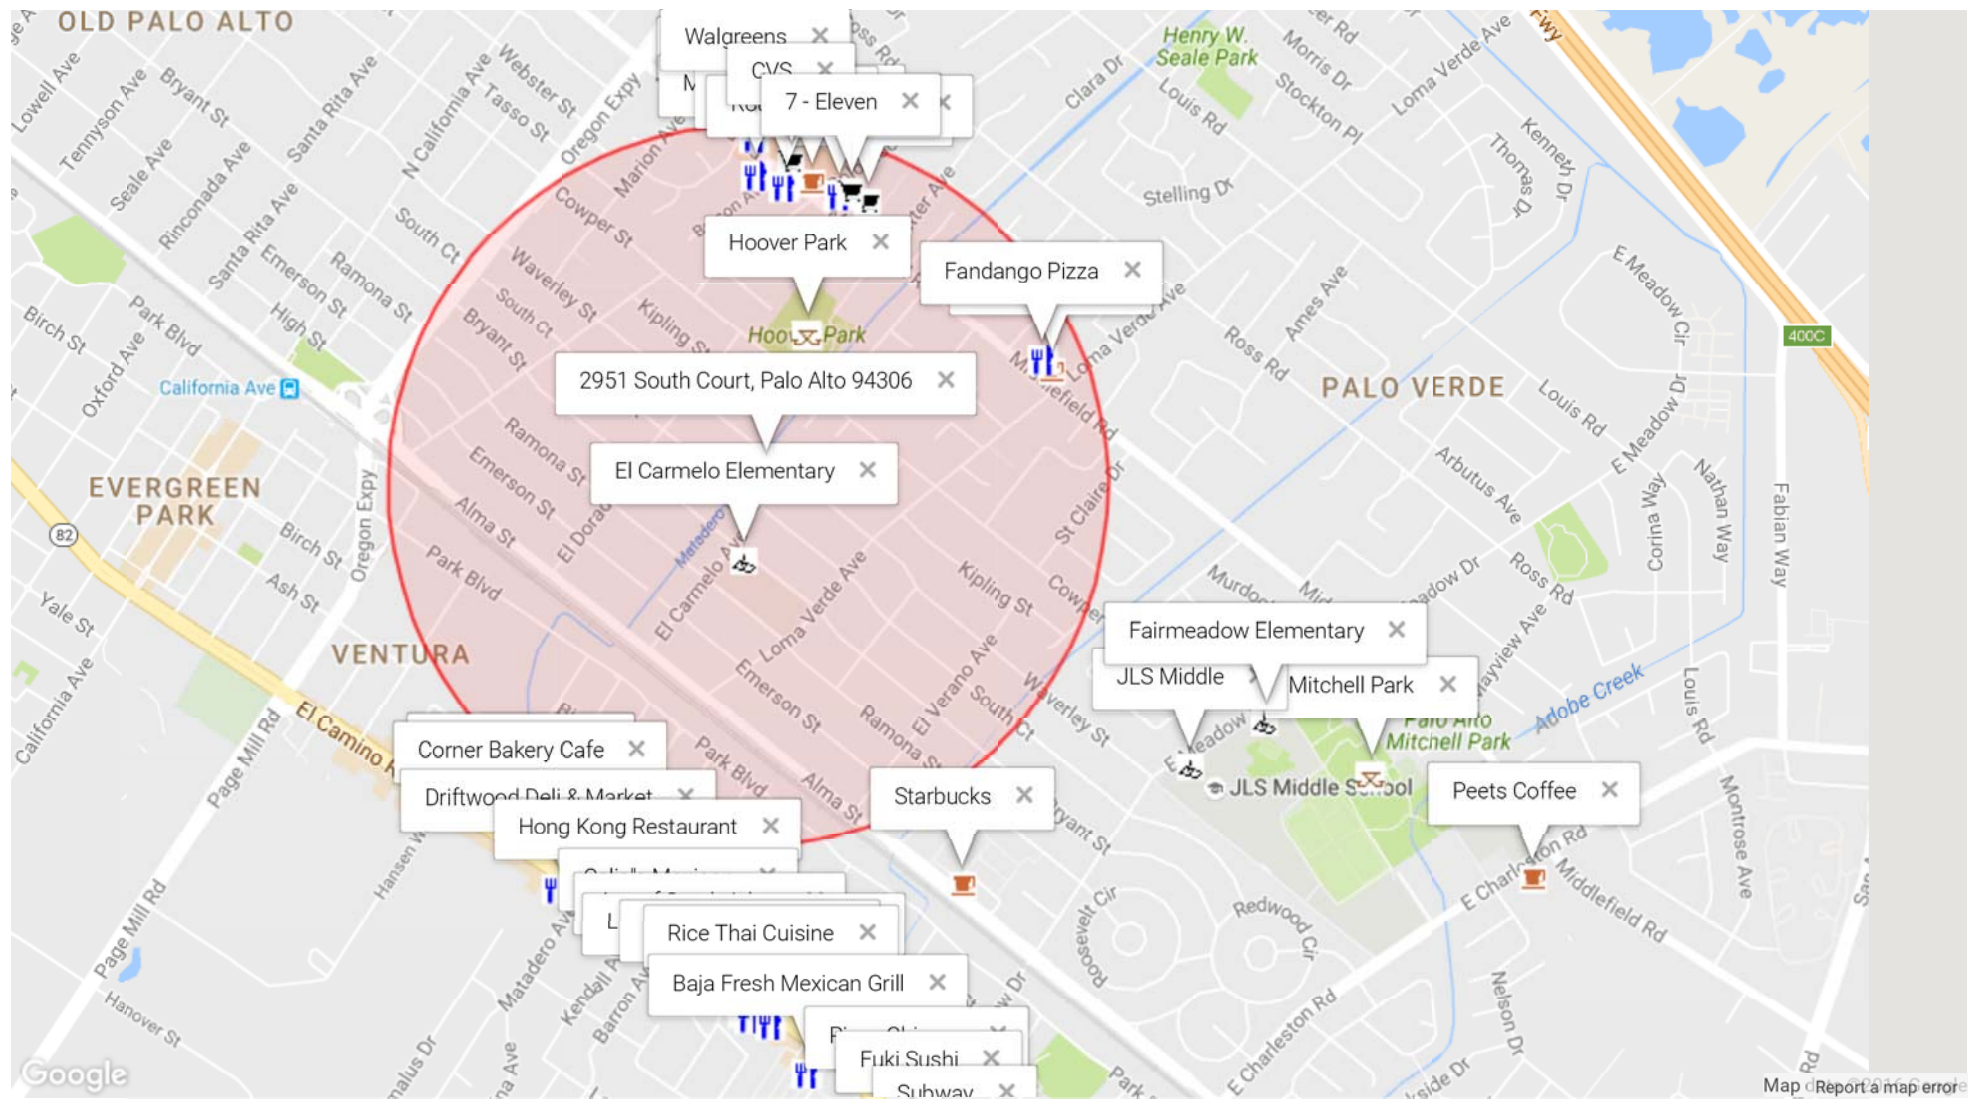

Homes For Sale - 2951 South Court, Palo Alto 94306

Ask Juliana Lee

For Sale Juliana Buying Selling Cities Information Blog

2951 South Court, Palo Alto 94306 - Nearby Attractions

*Red circle marks 0.5 miles around 2951 South Court, Palo Alto 94306

Short walk to:

- El Carmelo Elementary
- Hoover Park
- Safeway
- Mikes Cafe
- Como Esta
- Philz Coffee
- Starbucks
- Round Table Pizza
- Indochine
- Midtown Shopping Center

Moderate walk to:

- JLS Middle
- Corner Bakery Cafe
- Hunan Garden
- Drift Deli & Market
- Hong Kong Restaurant
- Celia's Mexican
- Ace of Sandwiches
- L&L Barbecue
- Rice Thai Cuisine
- Baja Fresh Mexican
- Pizza Chicago
- Fuki Sushi
- California Ave Businesses