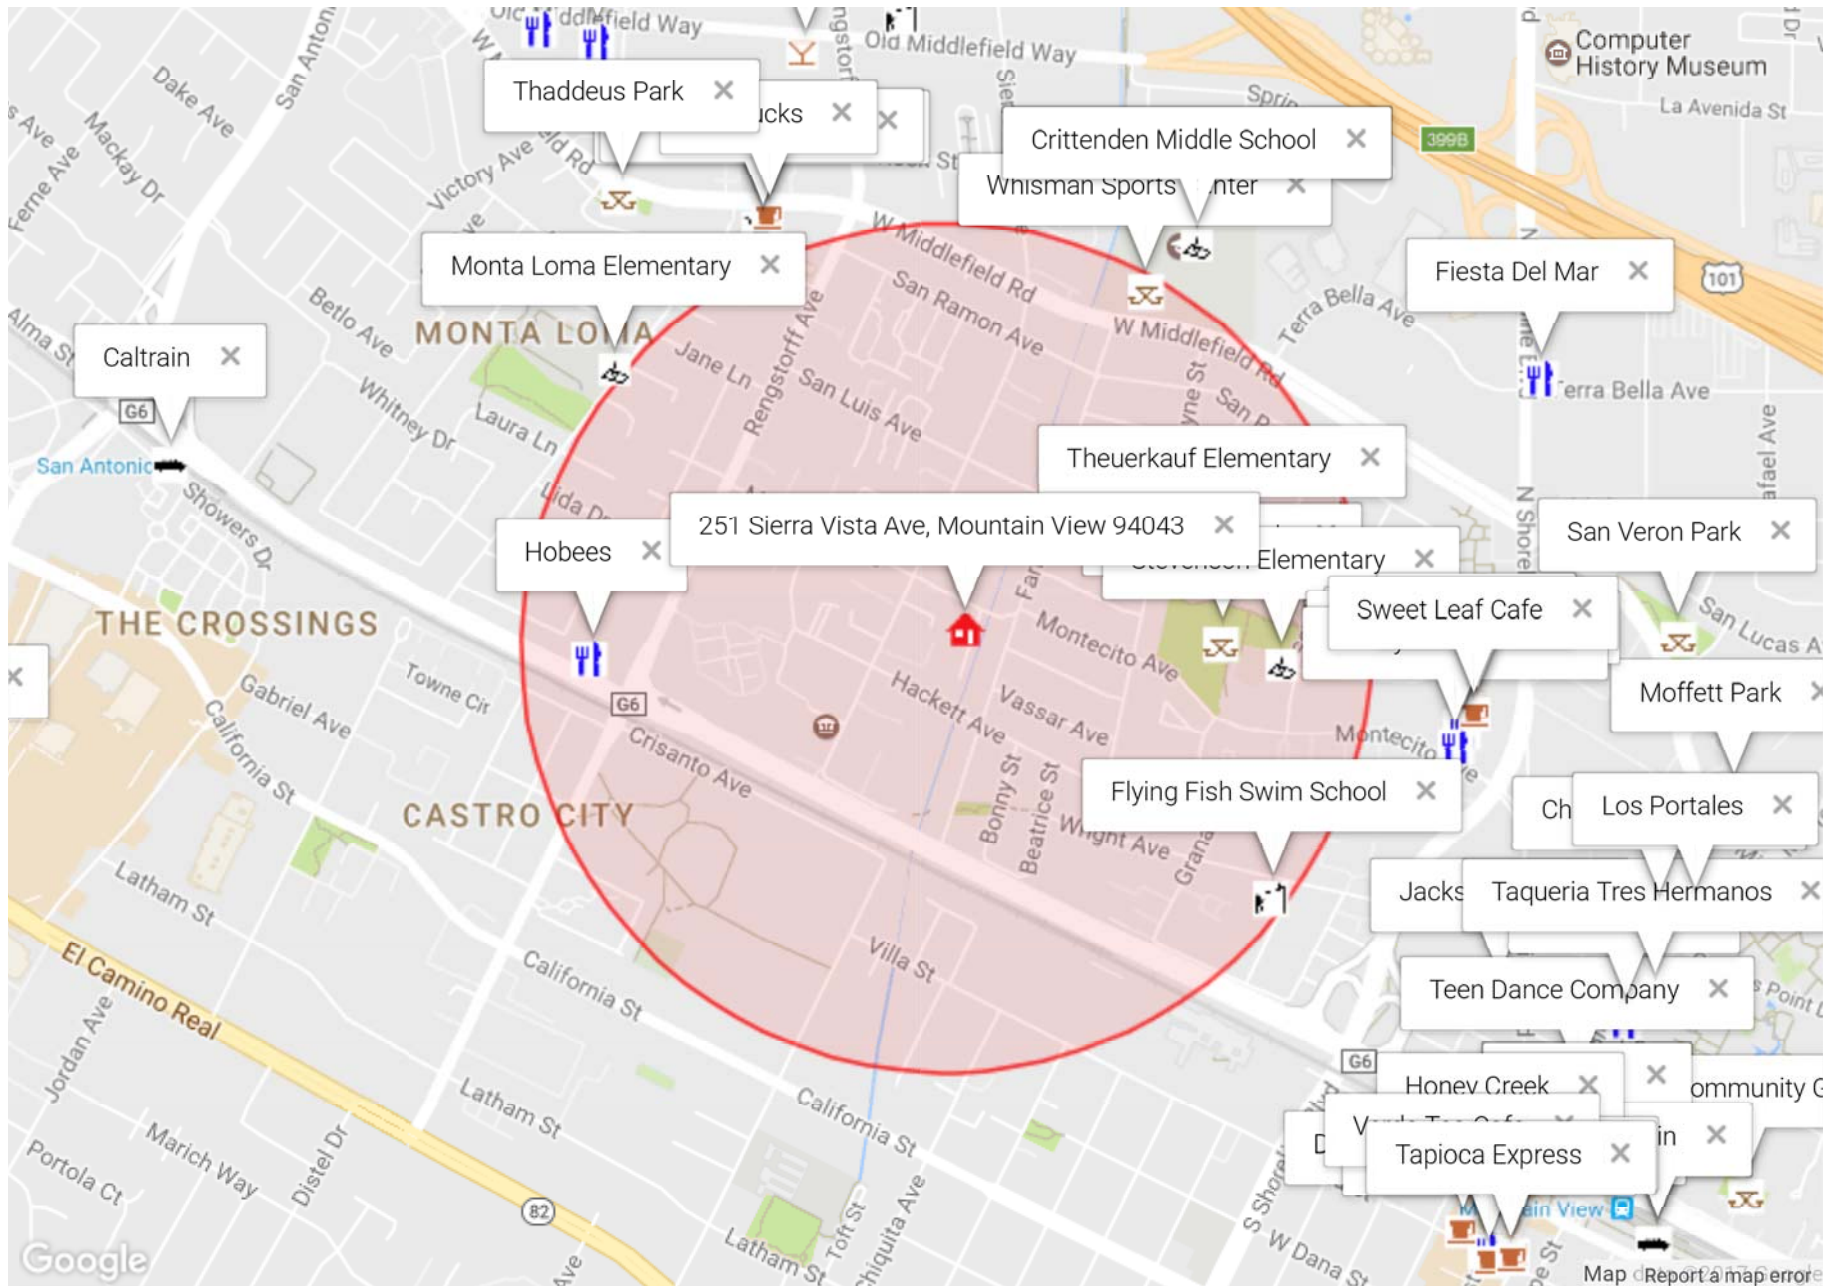

Homes For Sale - 251 Sierra Vista Ave, Mountain View 94043

Ask Juliana Lee

251 Sierra Vista Ave, Mountain View 94043 - Nearby Attractions

*Red circle marks 0.5 miles around 251 Sierra Vista Ave, Mountain View 94043

Short walk to:

- Theuerkauf Elementary
- Stevenson Park
- Hobees
- Whisman Sports Center
- Flying Fish Swimm School

Moderate walk to:

- Crittenden Middle
- Starbucks
- Taqueria La Bamba
- Fresh & Easy Market
- Sweet Leaf Cafe
- Safeway
- Dickeys Barbecue
- Momoya Sushi
- Downtown Mountain View