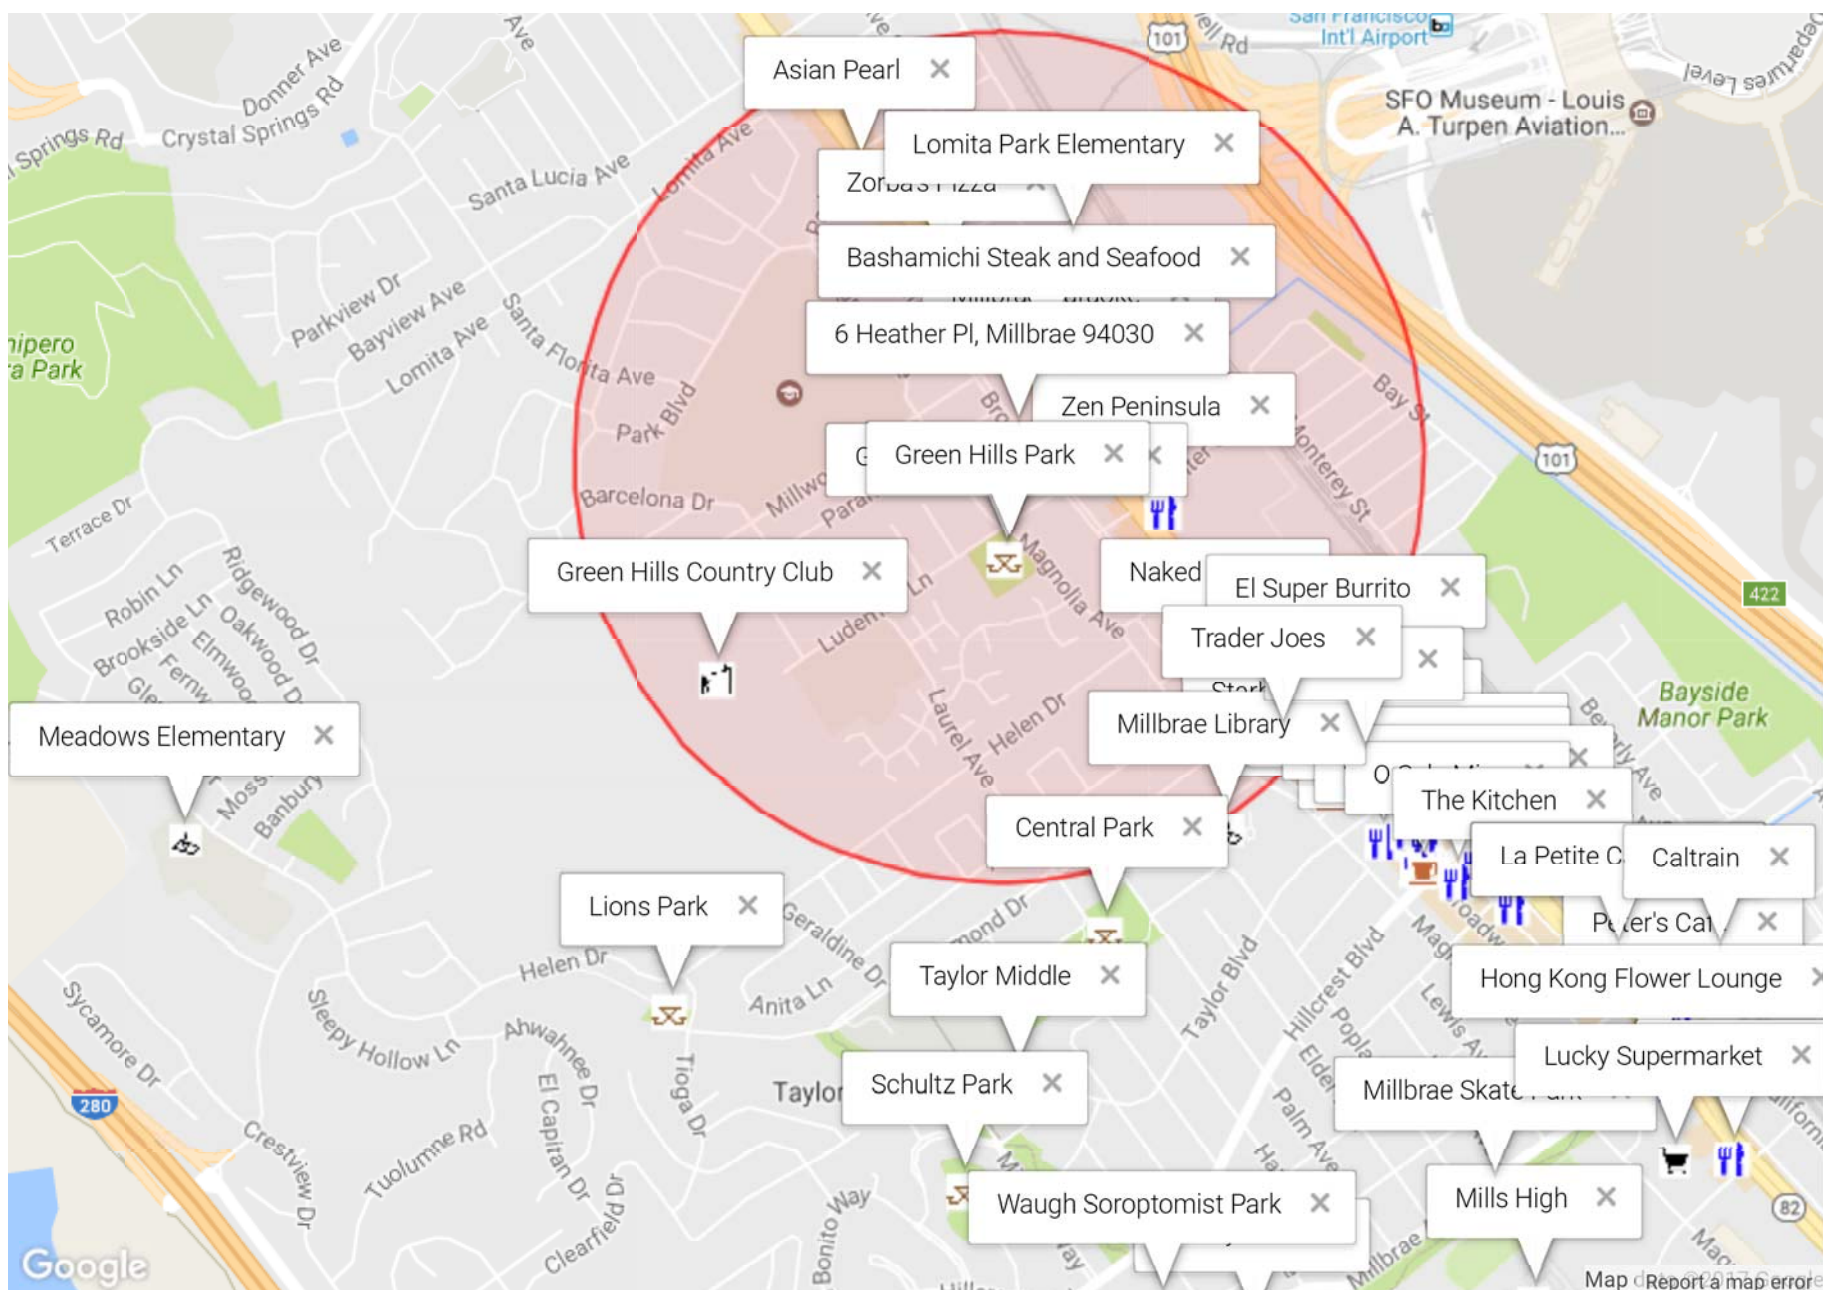

## 6 Heather Pl, Millbrae 94030 - Nearby Attractions

\*Red circle marks 0.5 miles around 6 Heather Pl, Millbrae 94030

## Short walk to:

- Green Hills Park
- Green Hills Elementary
- Sashamichi Steak & Seafood
- Millbrae Karaoke
- Zorba's Pizza
- Asian Pear
- El Super Burrito
- Naked Fish
- Millbrae Library
- Trader Joes

## Moderate walk to:

- Safeway
- The Kitchen
- O Sole Mio
- Fiddlers Green
- Sushi Kei
- Zen Sushi Bistro
- Sixteen Mile House
- Shanghai Dumpling
- Peets Coffee
- Starbucks Coffee
- Central Park
- Taylor Middle School