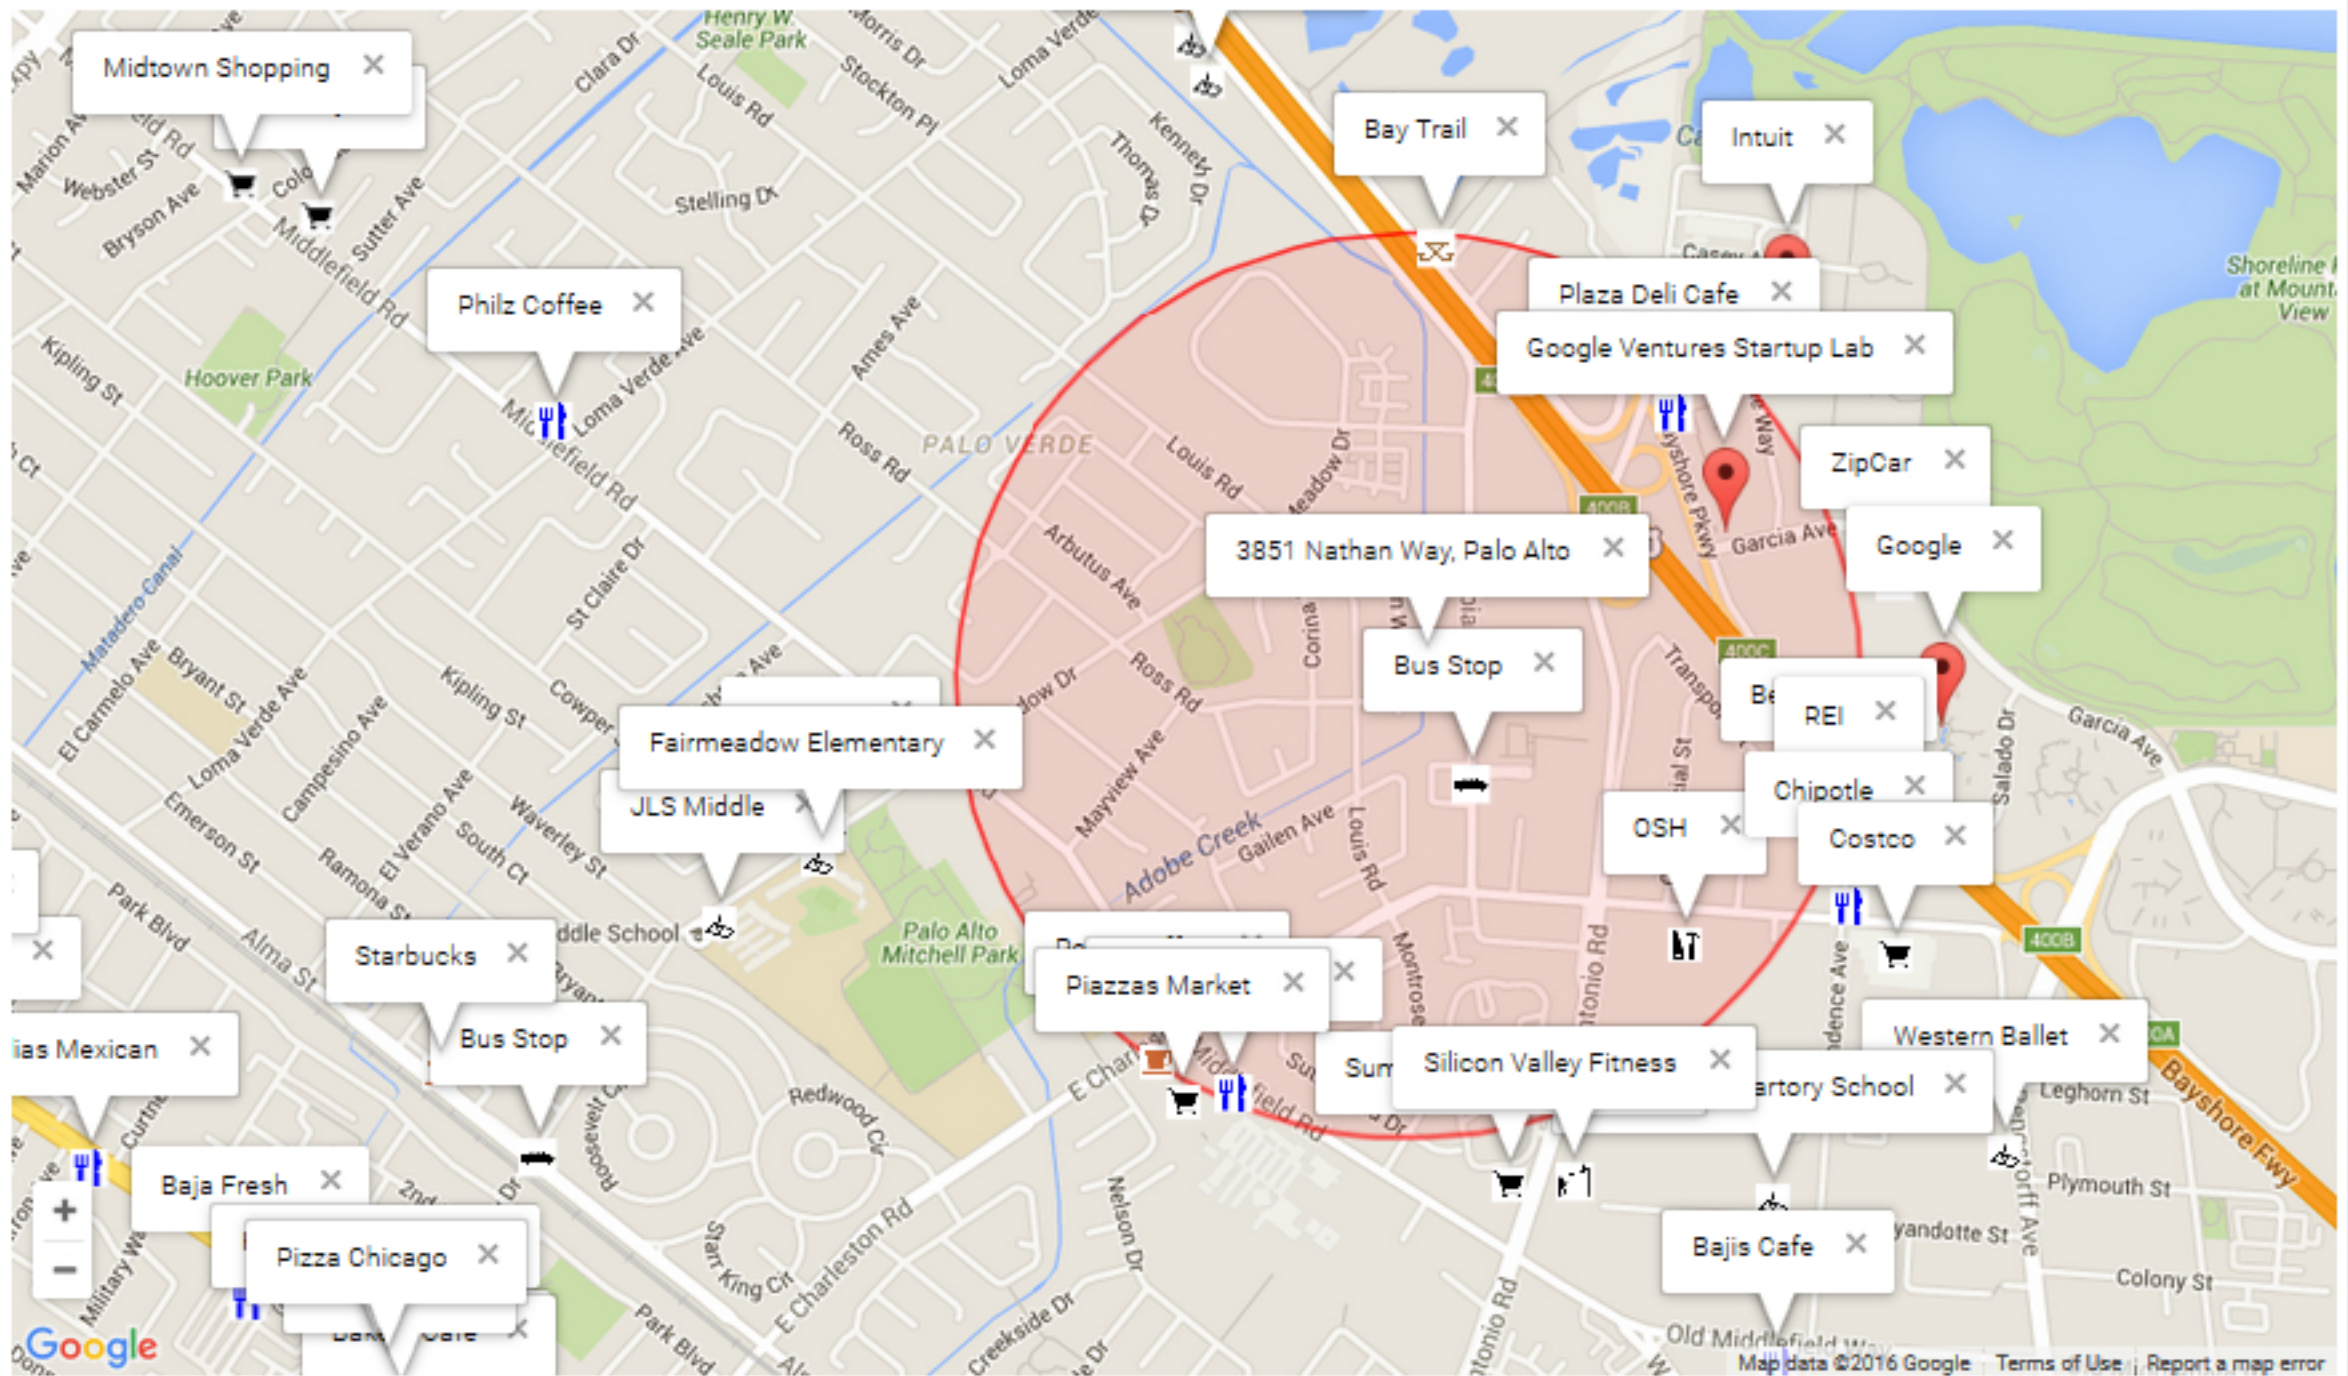

*Red circle marks 0.5 miles around 3851 Nathan Way, Palo Alto

Short walk to:

- Google
- Space Systems Loral
- Costco
- Chipotle
- REI
- Best Buy
- OSH
- Plaza Deli Cafe

Moderate walk to:

- Pizzas Market
- Green Elephant
- Ricks Ice Cream
- Mountain Mikes Pizza
- Peets Coffee

Short bike ride to:

- Fairmeadow Elementary School
- JLS Elementary School

Juliana Lee - 650-857-1000

<http://julianalee.com>

- Property Details
- Picture Index
- Virtual Tour
- My Homes for Sale

[Back to top of page](#)