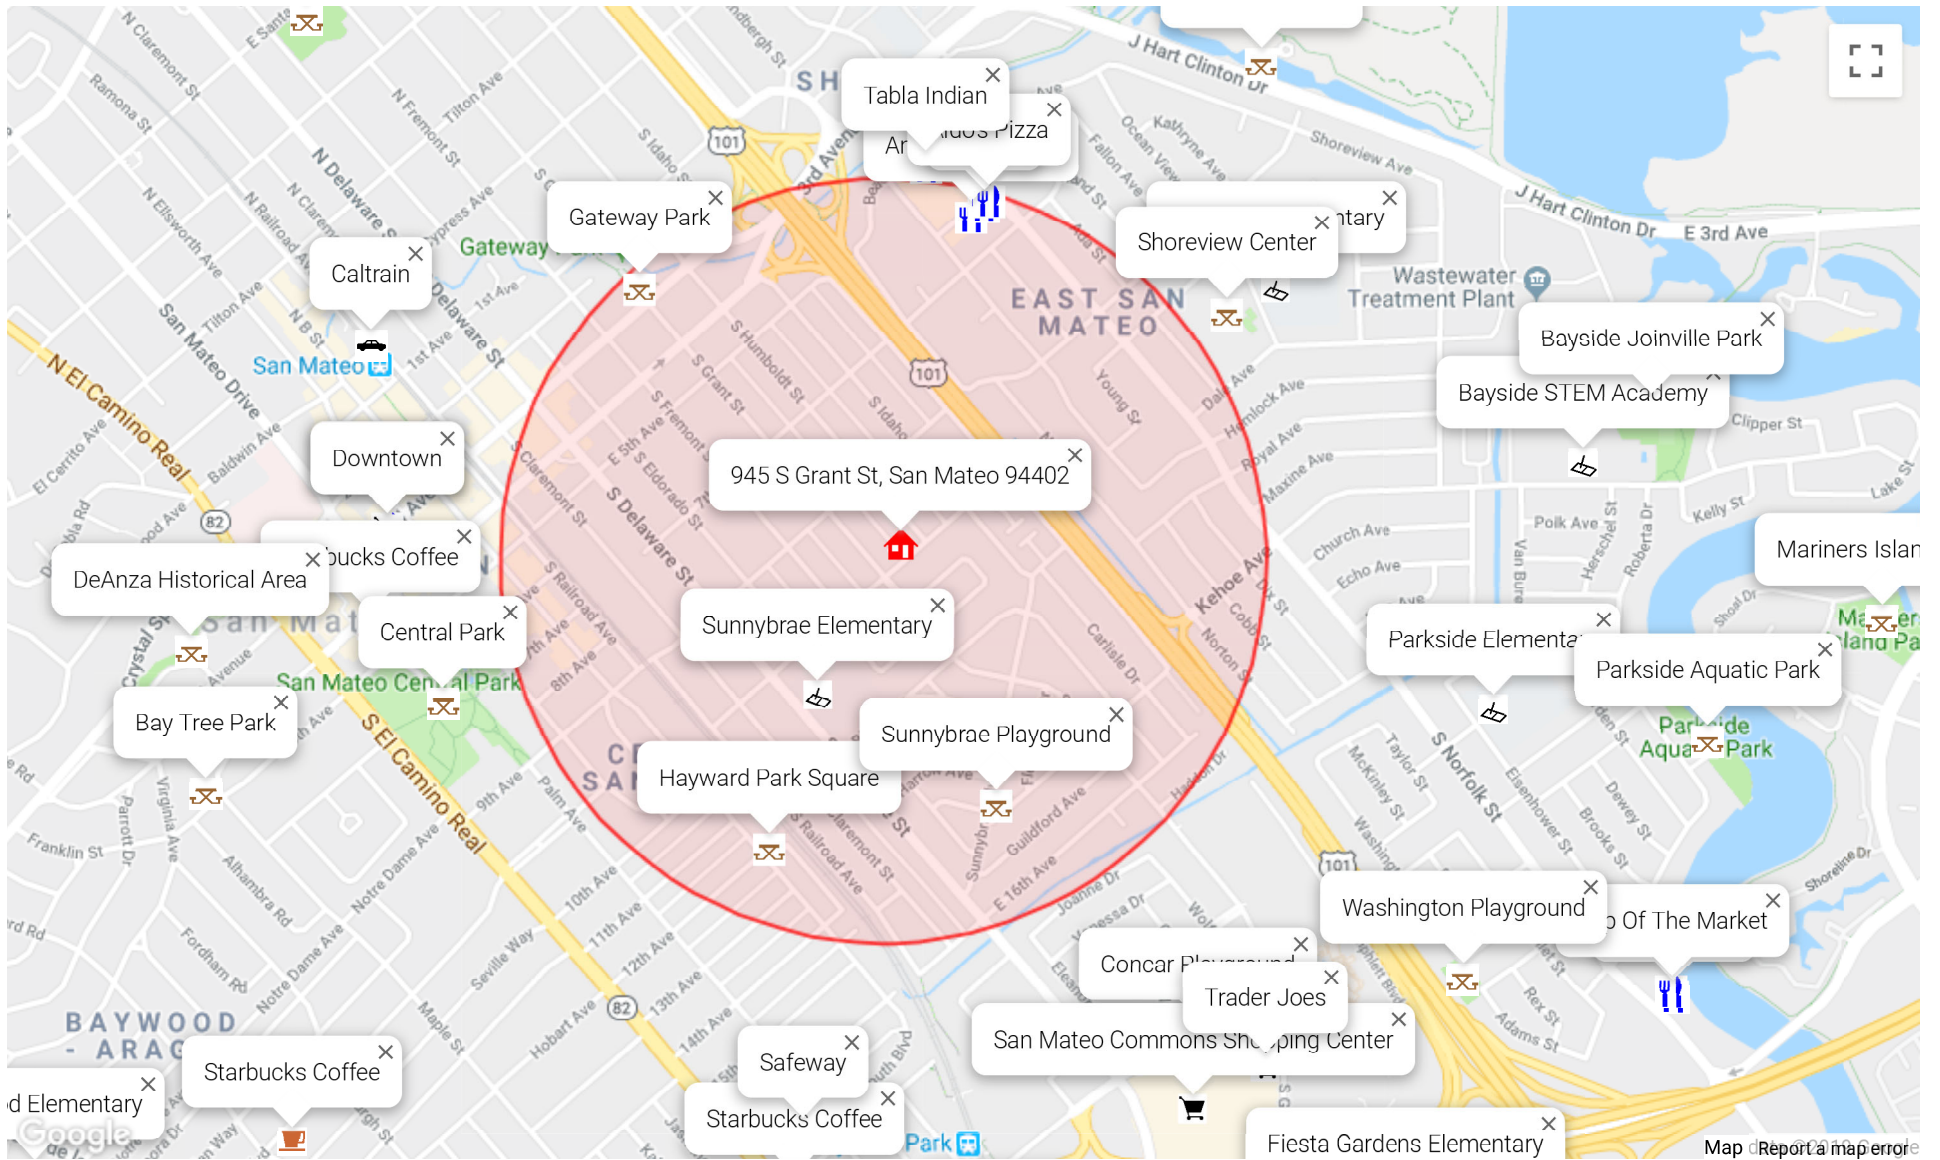

945 S Grant St, San Mateo 94402 – Nearby Attractions

*Red circle marks 0.5 miles around 945 S Grant St, San Mateo 94402

Short walk to:

- Tabla Indian
- Aldo's Pizza
- Maria's
- America's House
- Hayward Park Square
- Sunnybrae Playground
- Gateway Park

Moderate walk to:

- Downtown San Mateo
- Safeway
- Trader Joes
- Starbucks
- Central Park
- Caltrain
- San Mateo Commons Shopping Center

JulianaLee.com

Juliana Lee, Real Estate Agent

Please take a look at choosing a [top Silicon Valley real estate agent](#).