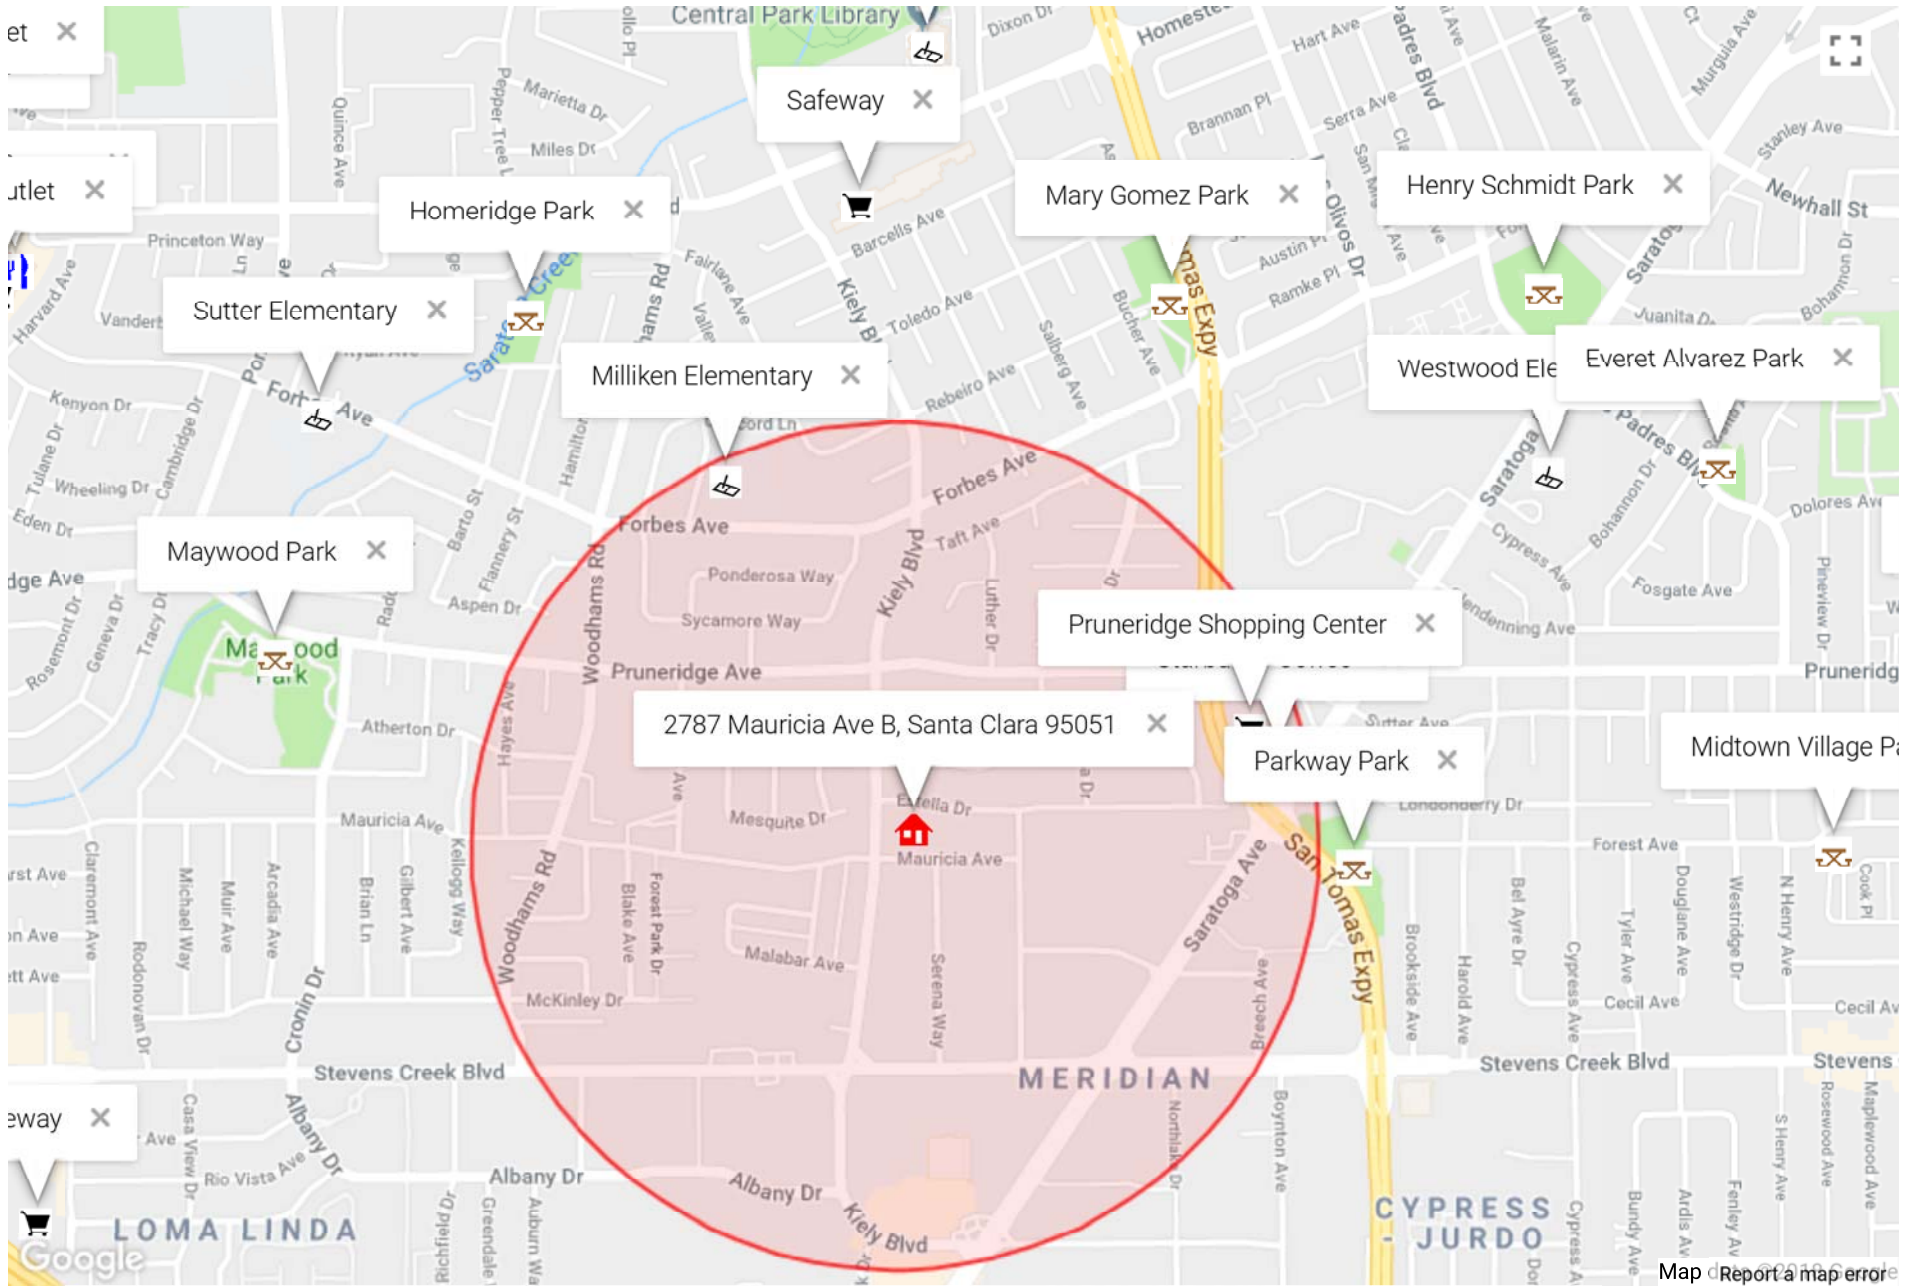

2787 Mauricia Ave B, Santa Clara 95051 – Nearby Attractions

*Red circle marks 0.5 miles around 2787 Mauricia Ave B, Santa Clara 95051

Short walk to:

- Pruneridge Shopping Center
- Starbucks Coffee
- Lucky

Moderate walk to:

- Eisenhower Elementary
- Parkway Park
- Maywood Park
- Pruneridge Golf Club

Short bike ride to:

- Safeway
- 1.7 miles Westfield Valley Fair
- 2.0 miles Santana Row
- 2.9 miles Apple HQ