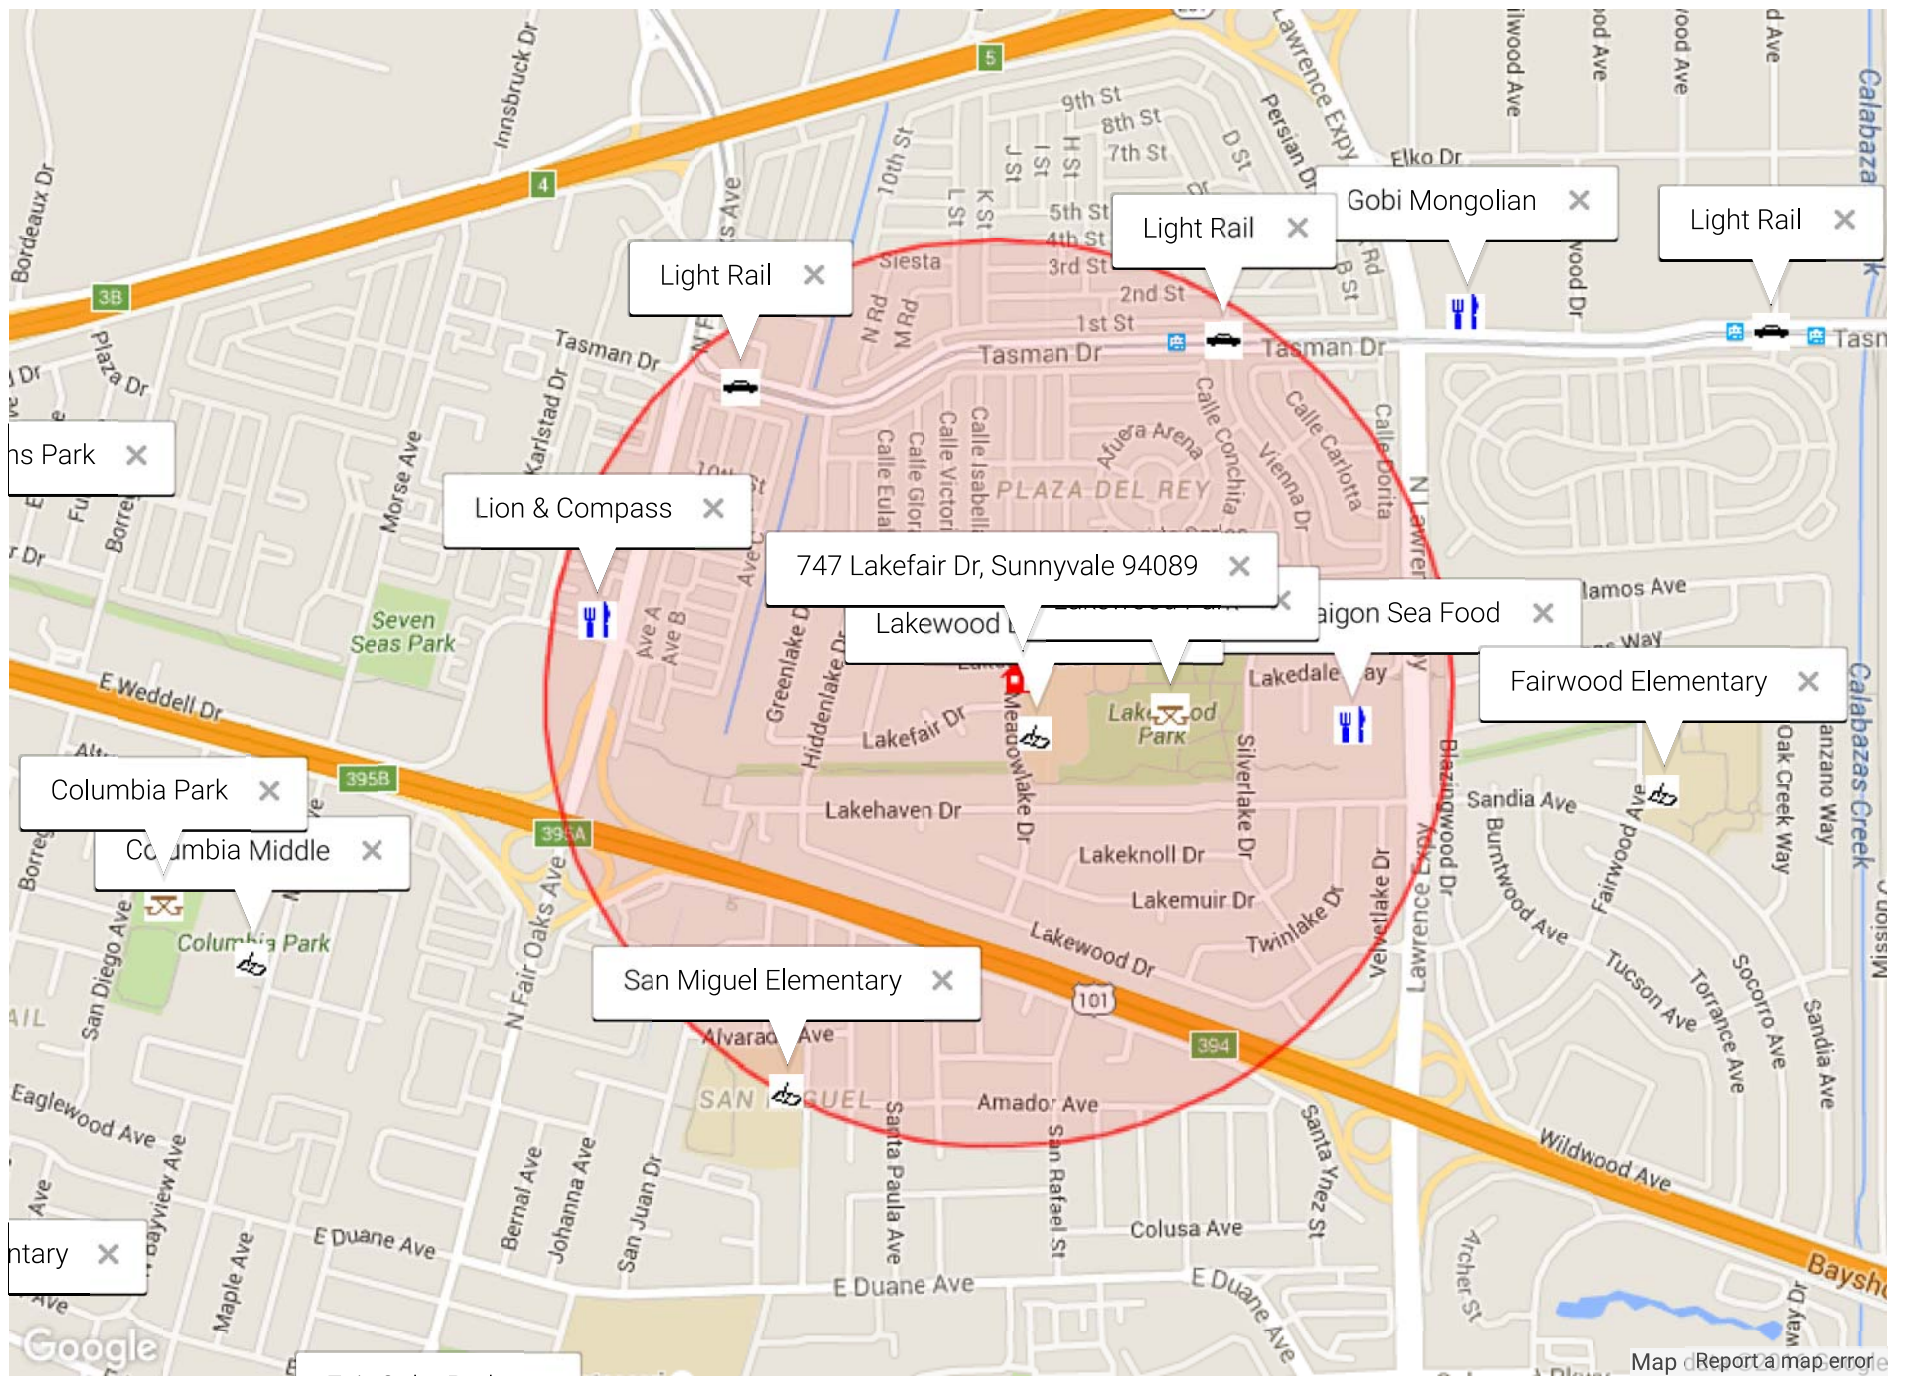

Juliana Lee's Real Estate and Homes For Sale - 650-857-1000

747 Lakefair Dr, Sunnyvale 94089 - Nearby Attractions

*Red circle marks 0.5 miles around 747 Lakefair Dr, Sunnyvale 94089

Short walk to:

- Light Rail
- Lakewood Park
- Saigon Sea Food
- Lion & Compass
- Lakewood Elementary

Moderate walk to:

- Sunnyvale Baylands Park
- Gobi Mongolian
- Seven Seas Park
- Orchard Gardens Park
- Columbia Middle School

Short bike ride to:

- Caltrain
- Mission College
- Great America
- Levi's Stadium